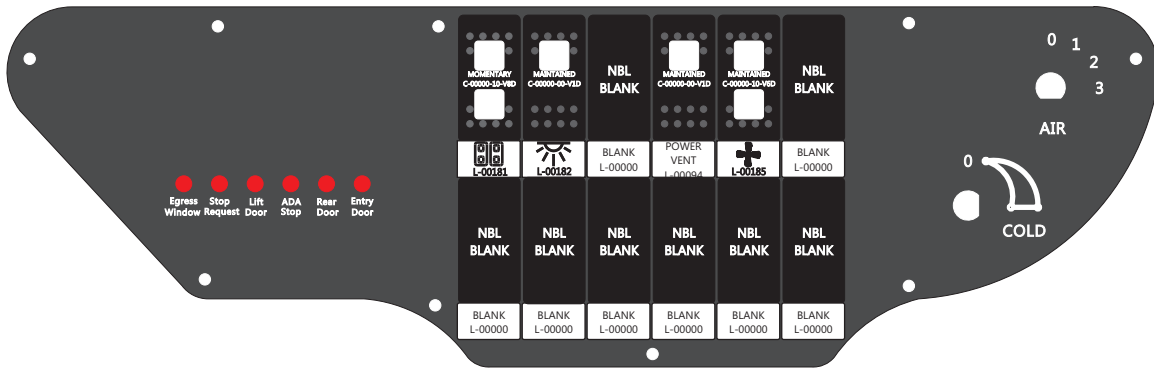

R. C. Tronics Incorporated

2573 East Kercher Road
Goshen, Indiana 46528
Toll Free 1-866-457-7790

Phone 1-574-642-3857
Fax 1-574-642-3858
<http://www.rctronics.com>

RCT-01619-0__15, Relays 4A, 4B, 6A, 6B, 7B.

FAC-01619-00000