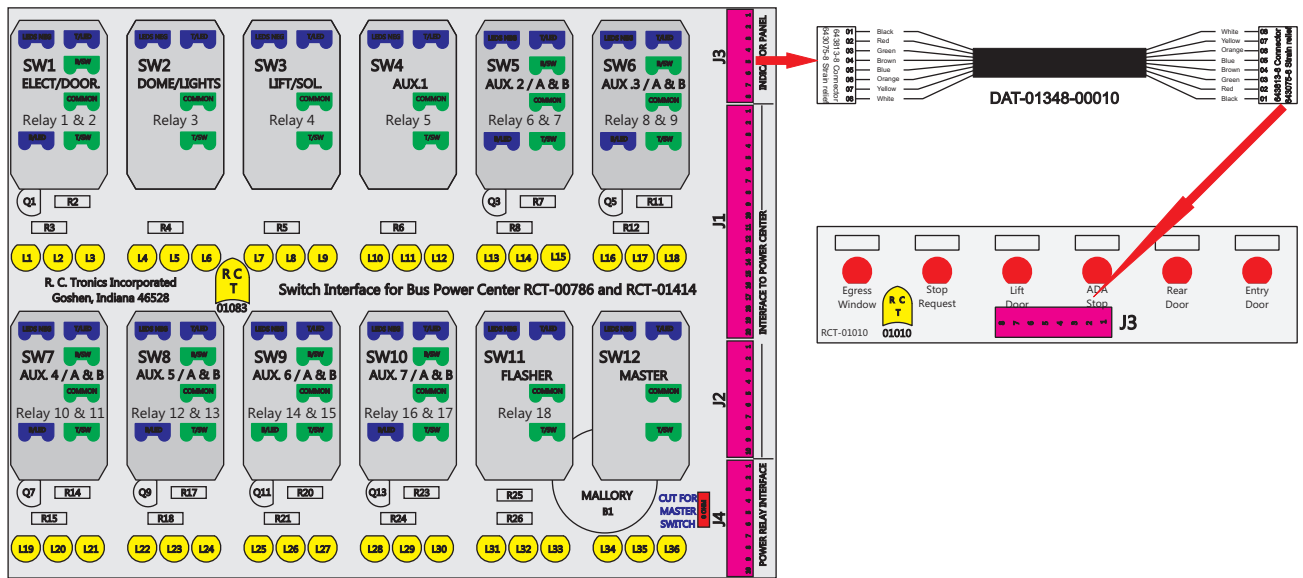

R. C. Tronics Incorporated

2573 East Kercher Road
Goshen, Indiana 46528
Toll Free 1-866-457-7790

Phone 1-574-642-3857
Fax 1-574-642-3858
<http://www.rctronics.com>

RCT-01619-0__15, Relays 4A, 4B, 6A, 6B, 7B.

S-01083

Wire Nut Together
Operates 4/A & 4/B.