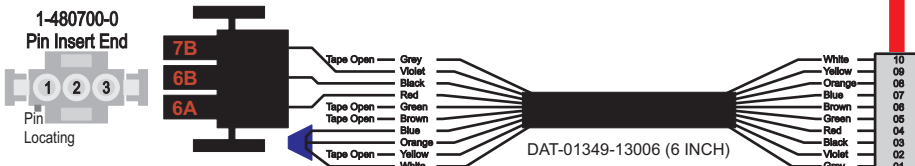

R. C. Tronics Incorporated

2573 East Kercher Road
Goshen, Indiana 46528
Toll Free 1-866-457-7790

Phone 1-574-642-3857
Fax 1-574-642-3858
<http://www.rctronics.com>

RCT-01619-0__15, Relays 4A, 4B, 6A, 6B, 7B.

S-01083

Wire Nut Together
Operates 4/A & 4/B.