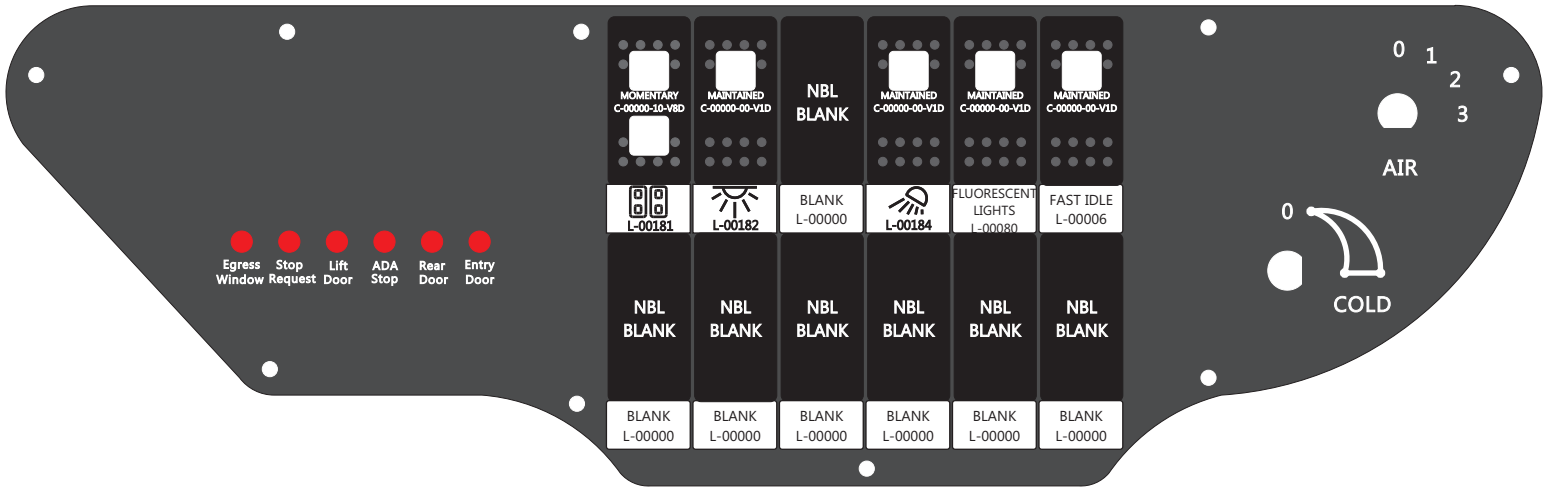

R. C. Tronics Incorporated

2573 East Kercher Road
Goshen, Indiana 46528
Toll Free 1-866-457-7790

Phone 1-574-642-3857
Fax 1-574-642-3858
<http://www.rctronics.com>

RCT-01619-0__16, Relays 4A, 4B, 6A, 6B, 7B.

FAC-01619-00000