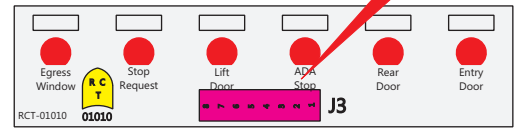

R. C. Tronics Incorporated

2573 East Kercher Road
Goshen, Indiana 46528
Toll Free 1-866-457-7790

Phone 1-574-642-3857
Fax 1-574-642-3858
<http://www.rctronics.com>

RCT-01619-0__16, Relays 4A, 4B, 6A, 6B, 7B.

FAC-01619-00000

S-01083

Amp Maten-Loc Three Pin Part Number 1-480700-0
Flat Face Down. Red 6/A, Black 6/B & Violet 7/B
Viewed with Ten Pin Tyco Connector Face Down.

Wire Nut Together
Operates 4/A & 4/B.