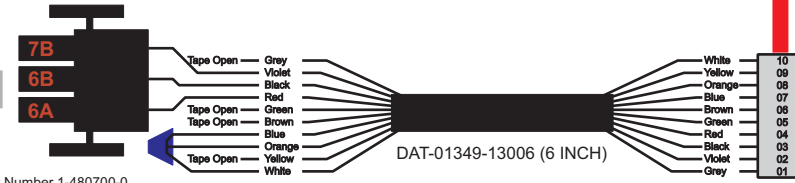

R. C. Tronics Incorporated

2573 East Kercher Road
Goshen, Indiana 46528
Toll Free 1-866-457-7790

Phone 1-574-642-3857
Fax 1-574-642-3858
<http://www.rctronics.com>

RCT-01619-0__16, Relays 4A, 4B, 6A, 6B, 7B.

FAC-01619-00000

S-01083

Amp Maten-Loc Three Pin Part Number 1-480700-0
Flat Face Down. Red 6/A, Black 6/B & Violet 7/B
Viewed with Ten Pin Tyco Connector Face Down.

Wire Nut Together
Operates 4/A & 4/B.