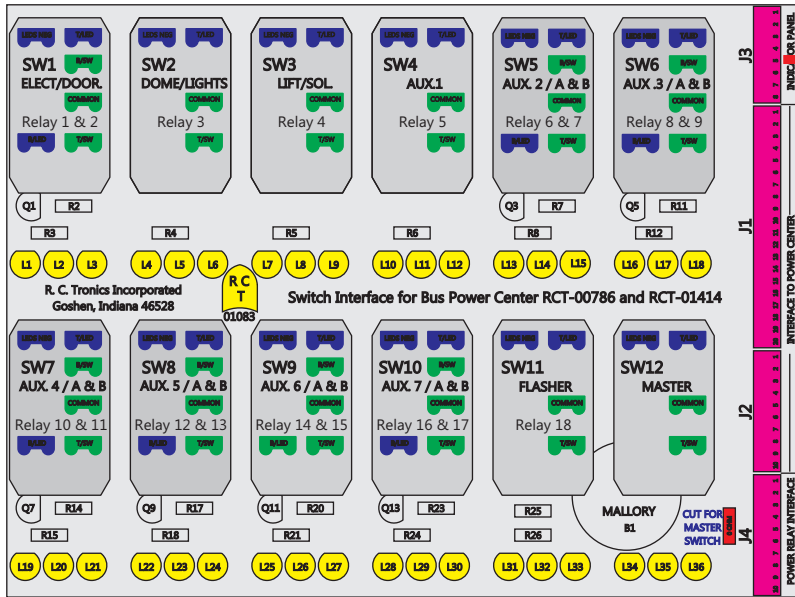

R. C. Tronics Incorporated

2573 East Kercher Road
Goshen, Indiana 46528
Toll Free 1-866-457-7790

Phone 1-574-642-3857
Fax 1-574-642-3858
<http://www.rctronics.com>

RCT-01619-0__16, Relays 4A, 4B, 6A, 6B, 7B.

FAC-01619-00000

S-01083

Amp Maten-Loc Three Pin Part Number 1-480700-0
Flat Face Down. Red 6/A, Black 6/B & Violet 7/B
Viewed with Ten Pin Tyco Connector Face Down.

Wire Nut Together
Operates 4/A & 4/B.