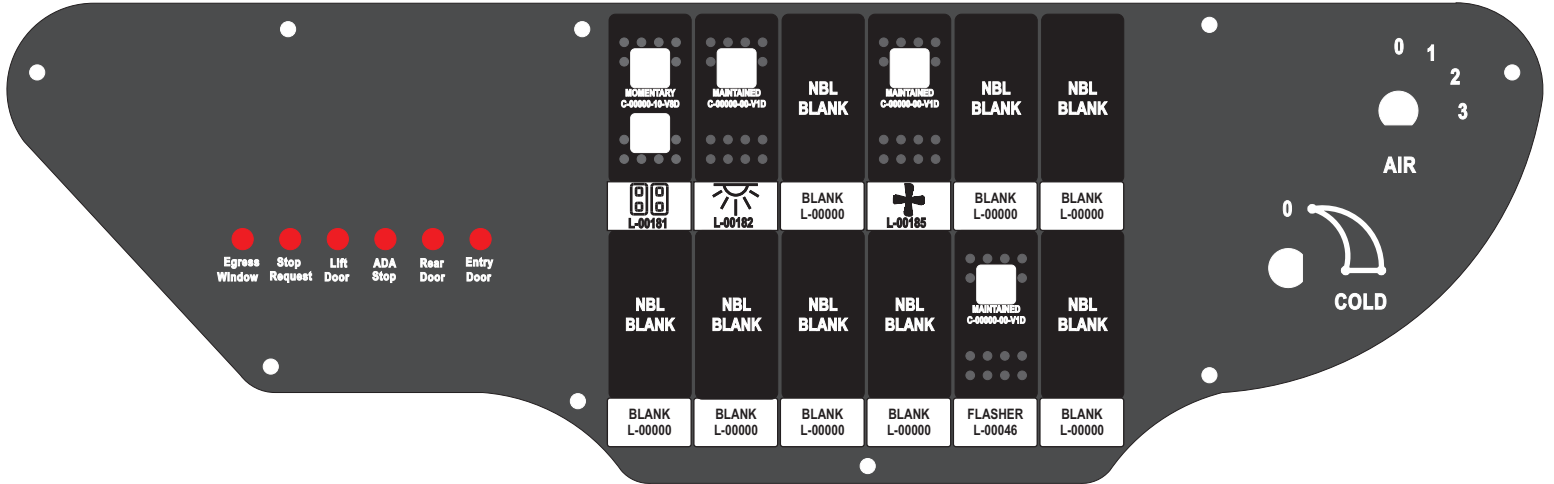

R. C. Tronics Incorporated

2573 East Kercher Road
Goshen, Indiana 46528
Toll Free 1-866-457-7790

Phone 1-574-642-3857
Fax 1-574-642-3858
<http://www.rctronics.com>

RCT-01619-0__17, Relays 4A, 4B, 6A, 6B, 7B.

FAC-01619-00000