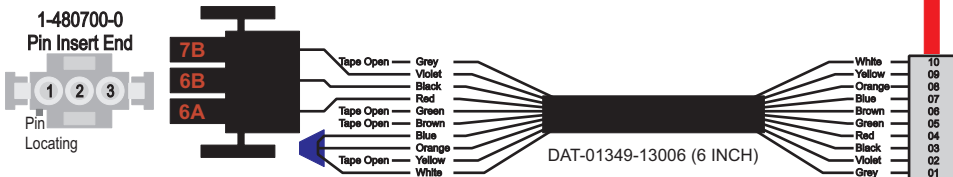

S-01083

Amp Maten-Loc Three Pin Part Number 1-480700-0
Flat Face Down. Red 6/A, Black 6/B & Violet 7/B
Viewed with Ten Pin Tyco Connector Face Down.

Wire Nut Together
Operates 4/A & 4/B.