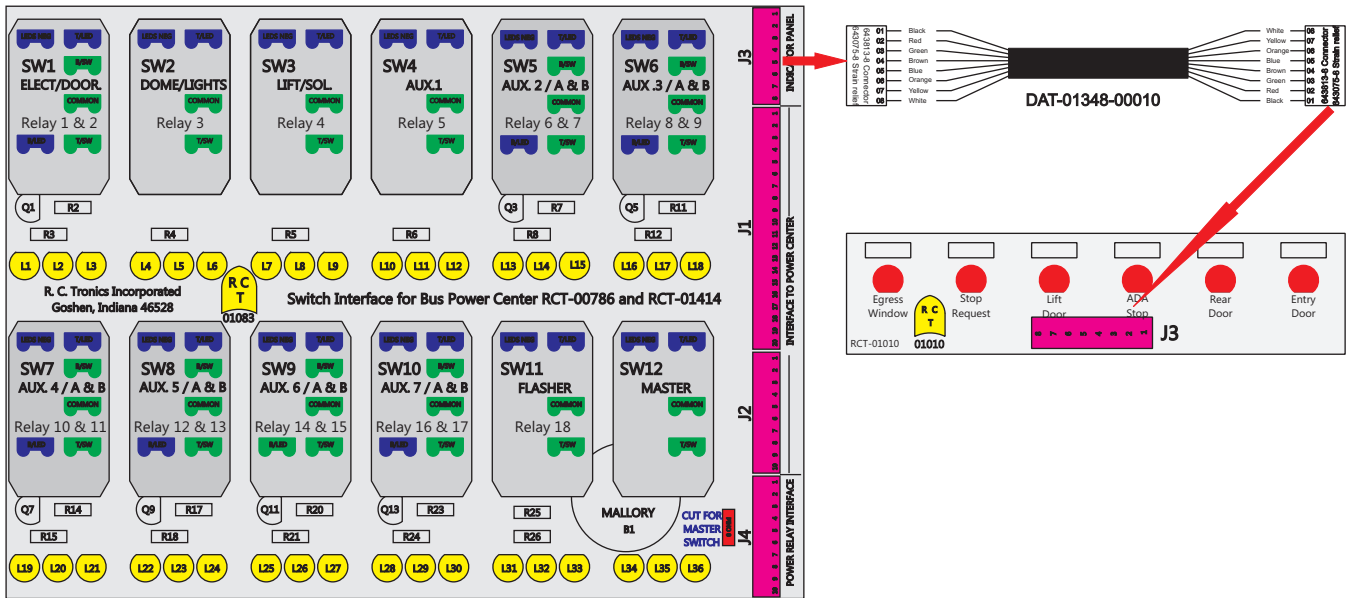

R. C. Tronics Incorporated

2573 East Kercher Road
Goshen, Indiana 46528
Toll Free 1-866-457-7790

Phone 1-574-642-3857
Fax 1-574-642-3858
<http://www.rctronics.com>

RCT-01619-0__17, Relays 4A, 4B, 6A, 6B, 7B.

S-01083

Amp Maten-Loc Three Pin Part Number 1-480700-0
Flat Face Down. Red 6/A, Black 6/B & Violet 7/B
Viewed with Ten Pin Tyco Connector Face Down.

Wire Nut Together
Operates 4/A & 4/B.