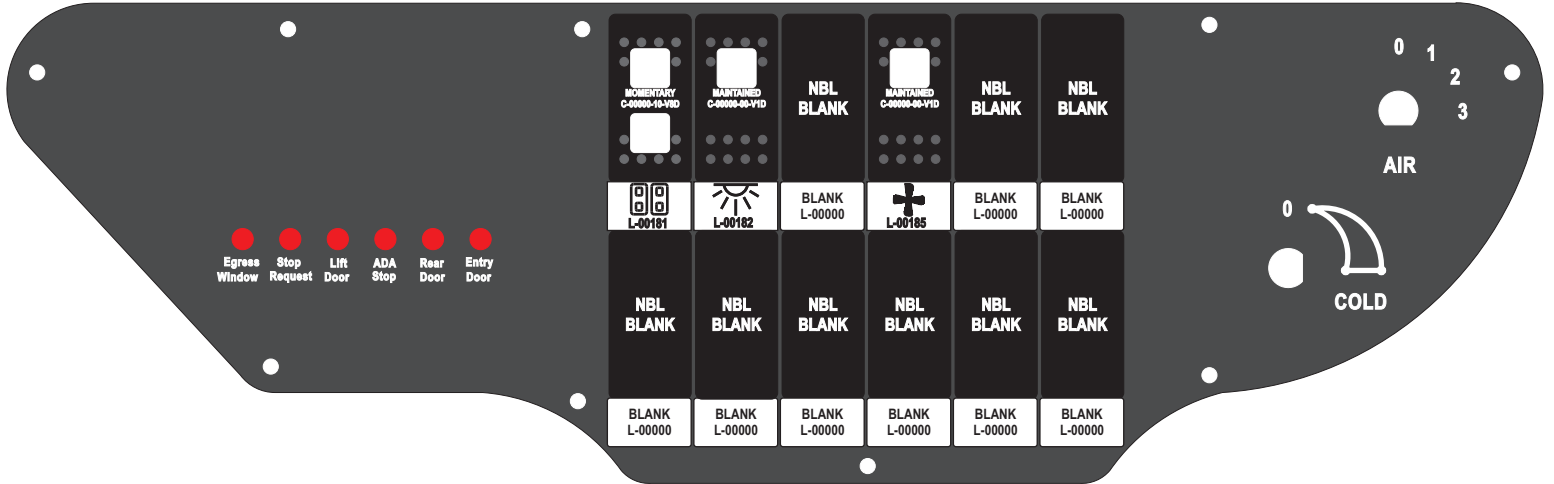

R. C. Tronics Incorporated

2573 East Kercher Road
Goshen, Indiana 46528
Toll Free 1-866-457-7790

Phone 1-574-642-3857
Fax 1-574-642-3858
<http://www.rctronics.com>

RCT-01619-0__18, Relays 4A, 4B, 6A, 6B, 7B.

FAC-01619-00000