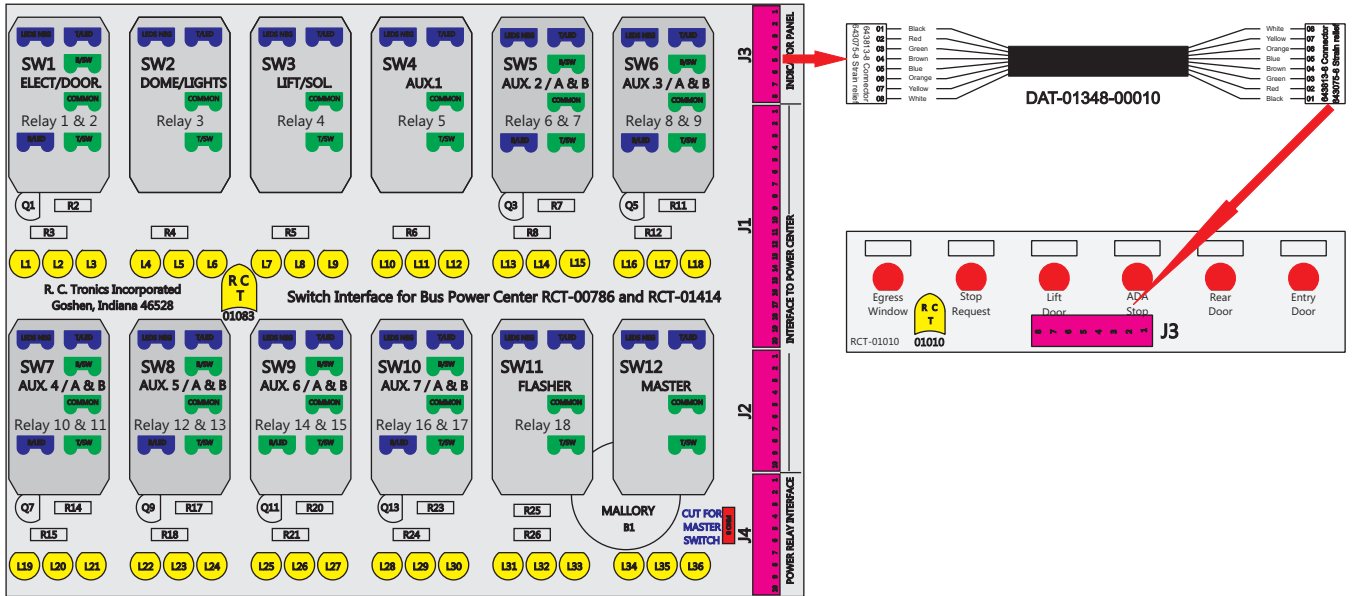

R. C. Tronics Incorporated

2573 East Kercher Road
Goshen, Indiana 46528
Toll Free 1-866-457-7790

Phone 1-574-642-3857
Fax 1-574-642-3858
<http://www.rctronics.com>

RCT-01619-0__18, Relays 4A, 4B, 6A, 6B, 7B.

FAC-01619-00000

S-01083

Amp Maten-Loc Three Pin Part Number 1-480700-0
Flat Face Down. Red 6/A, Black 6/B & Violet 7/B
Viewed with Ten Pin Tyco Connector Face Down.

Wire Nut Together
Operates 4/A & 4/B.