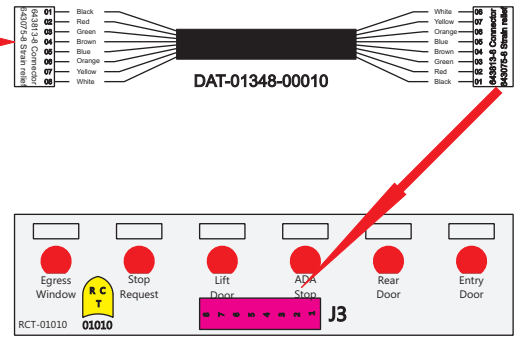

R. C. Tronics Incorporated

2573 East Kercher Road
Goshen, Indiana 46528
Toll Free 1-866-457-7790

Phone 1-574-642-3857
Fax 1-574-642-3858
<http://www.rctronics.com>

RCT-01619-0__18, Relays 4A, 4B, 6A, 6B, 7B.

FAC-01619-00000

S-01083

Amp Maten-Loc Three Pin Part Number 1-480700-0
Flat Face Down. Red 6/A, Black 6/B & Violet 7/B
Viewed with Ten Pin Tyco Connector Face Down.

Wire Nut Together
Operates 4/A & 4/B.