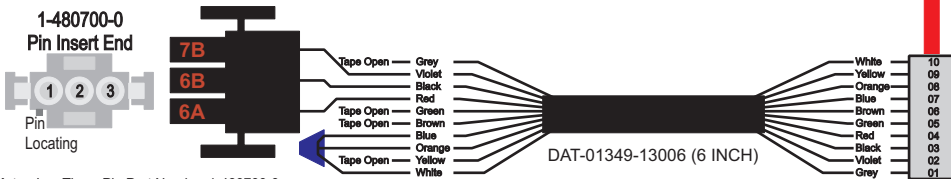

R. C. Tronics Incorporated

2573 East Kercher Road
Goshen, Indiana 46528
Toll Free 1-866-457-7790

Phone 1-574-642-3857
Fax 1-574-642-3858
<http://www.rctronics.com>

RCT-01619-0__18, Relays 4A, 4B, 6A, 6B, 7B.

FAC-01619-00000

S-01083

Amp Maten-Loc Three Pin Part Number 1-480700-0
Flat Face Down. Red 6/A, Black 6/B & Violet 7/B
Viewed with Ten Pin Tyco Connector Face Down.

Wire Nut Together
Operates 4/A & 4/B.