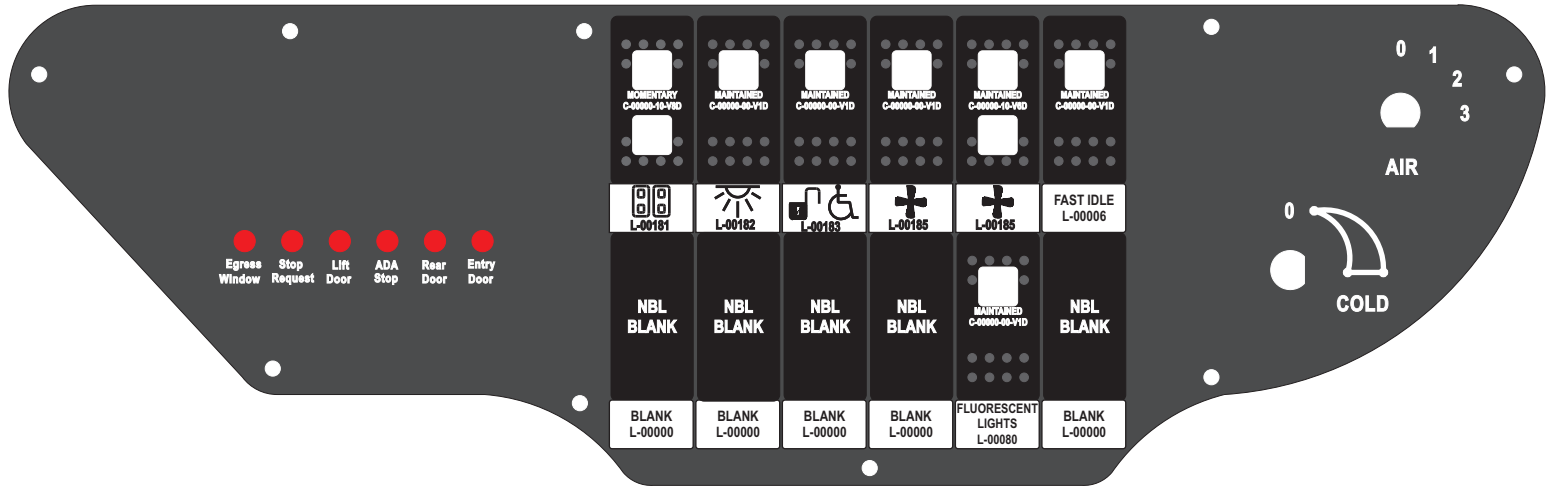

R. C. Tronics Incorporated

2573 East Kercher Road
Goshen, Indiana 46528
Toll Free 1-866-457-7790

Phone 1-574-642-3857
Fax 1-574-642-3858
<http://www.rctronics.com>

RCT-01619-0__19, Relays 4A, 4B, 6A, 6B, 7B.

FAC-01619-00000