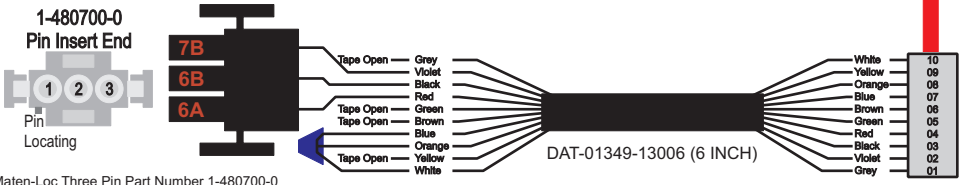

S-01083

Amp Maten-Loc Three Pin Part Number 1-480700-0
Flat Face Down. Red 6/A, Black 6/B & Violet 7/B
Viewed with Ten Pin Tyco Connector Face Down.

Wire Nut Together Operates 4/A & 4/B.