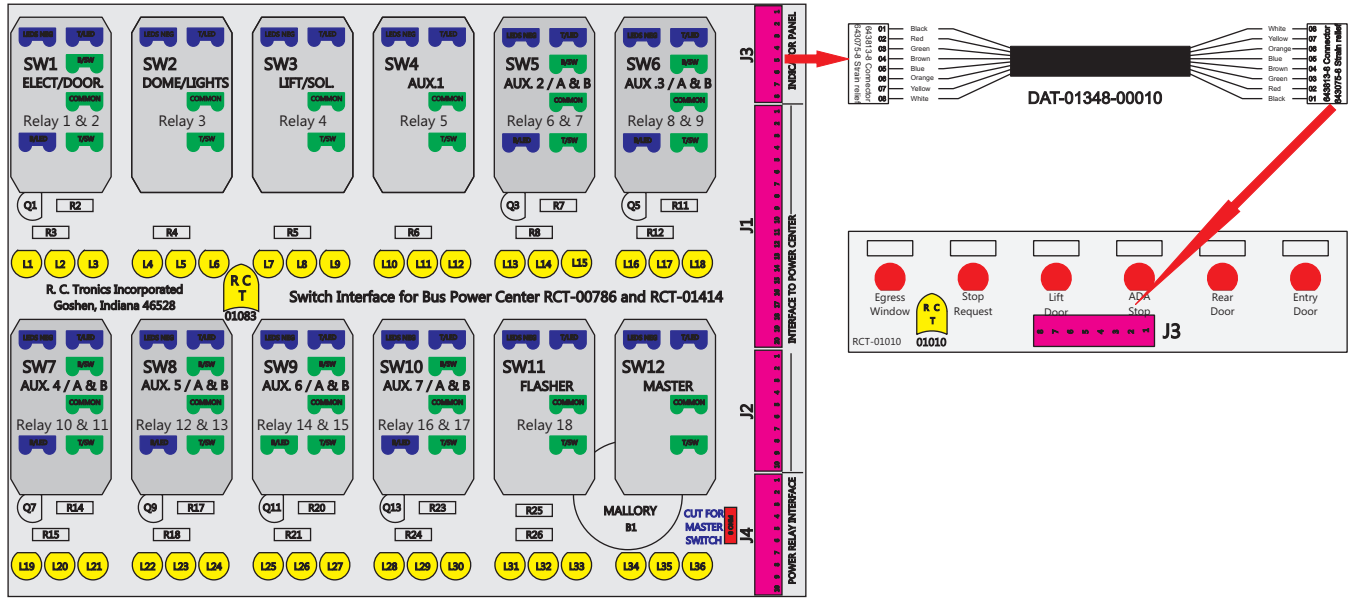

R. C. Tronics Incorporated

2573 East Kercher Road
Goshen, Indiana 46528
Toll Free 1-866-457-7790

Phone 1-574-642-3857
Fax 1-574-642-3858
<http://www.rctronics.com>

RCT-01619-0__19, Relays 4A, 4B, 6A, 6B, 7B.

S-01083

Amp Maten-Loc Three Pin Part Number 1-480700-0
Flat Face Down. Red 6/A, Black 6/B & Violet 7/B
Viewed with Ten Pin Tyco Connector Face Down.

Wire Nut Together Operates 4/A & 4/B.