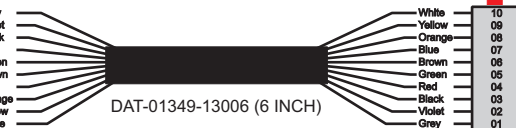

S-01083

Wire Nut Together Operates 4/A & 4/B.