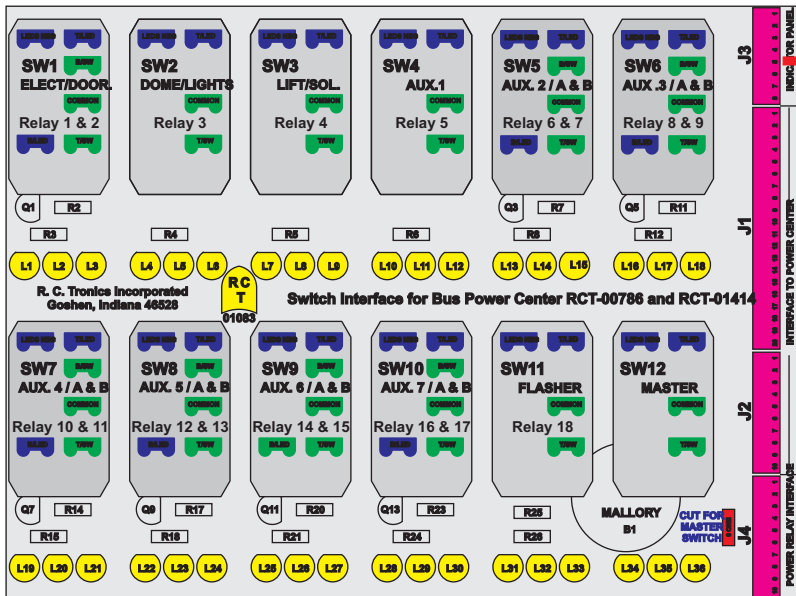

R. C. Tronics Incorporated

2573 East Kercher Road
Goshen, Indiana 46528
Toll Free 1-866-457-7790

Phone 1-574-642-3857
Fax 1-574-642-3858
<http://www.rctronics.com>

RCT-01619-0__20, Relays 4A, 4B, 6A, 6B, 7B.

S-01083

Wire Nut Together Operates 4/A & 4/B.