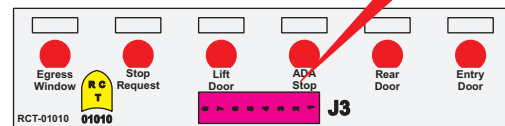

R. C. Tronics Incorporated

2573 East Kercher Road
Goshen, Indiana 46528
Toll Free 1-866-457-7790

Phone 1-574-642-3857
Fax 1-574-642-3858
<http://www.rctronics.com>

RCT-01619-0__20, Relays 4A, 4B, 6A, 6B, 7B.

S-01083

Wire Nut Together Operates 4/A & 4/B.