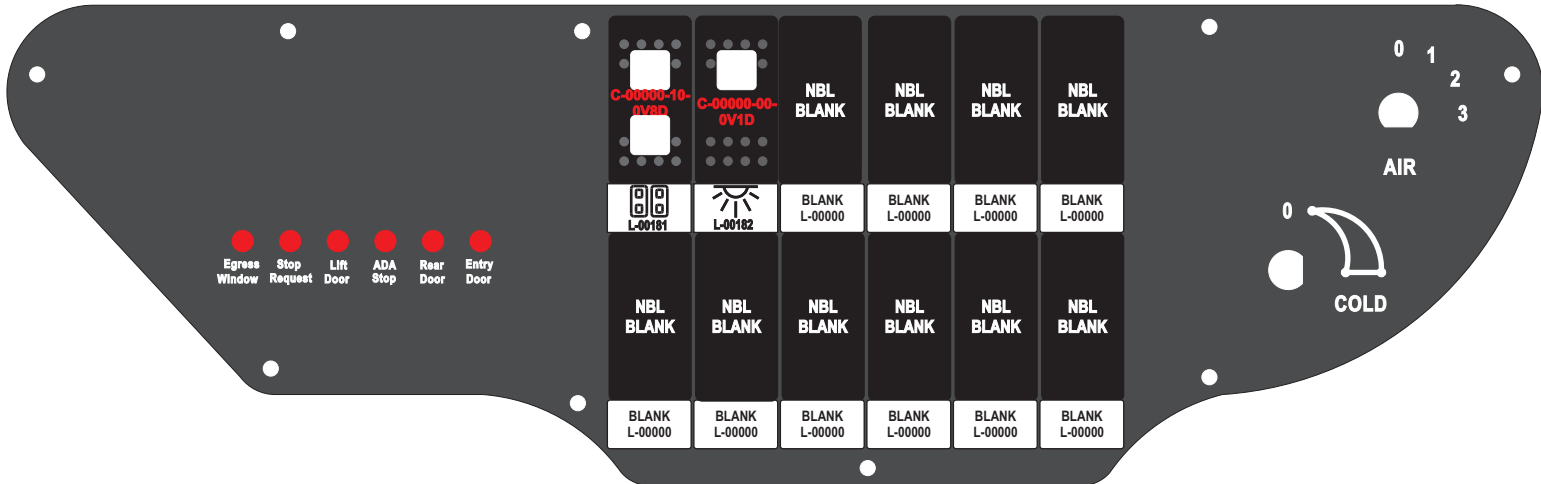

R. C. Tronics Incorporated

2573 East Kercher Road
Goshen, Indiana 46528
Toll Free 1-866-457-7790

Phone 1-574-642-3857
Fax 1-574-642-3858
<http://www.rctronics.com>

RCT-01619-0__20, Relays 4A, 4B, 6A, 6B, 7B.

FAC-01619-00000