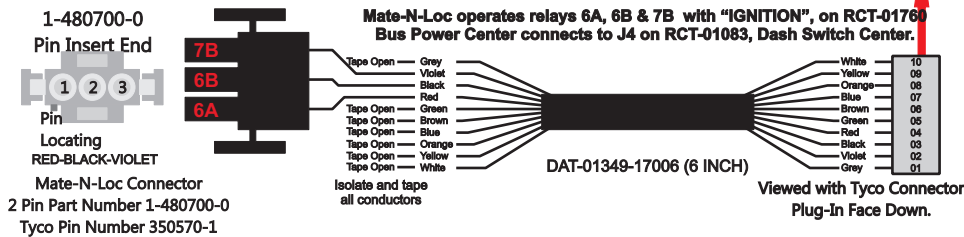

Mate-N-Loc operates relays 6A, 6B & 7B with "IGNITION", on RCT-01760
Bus Power Center connects to J4 on RCT-01083, Dash Switch Center.

DAT-01349-17006 (6 INCH)

Viewed with Tyco Connector
Plug-In Face Down.