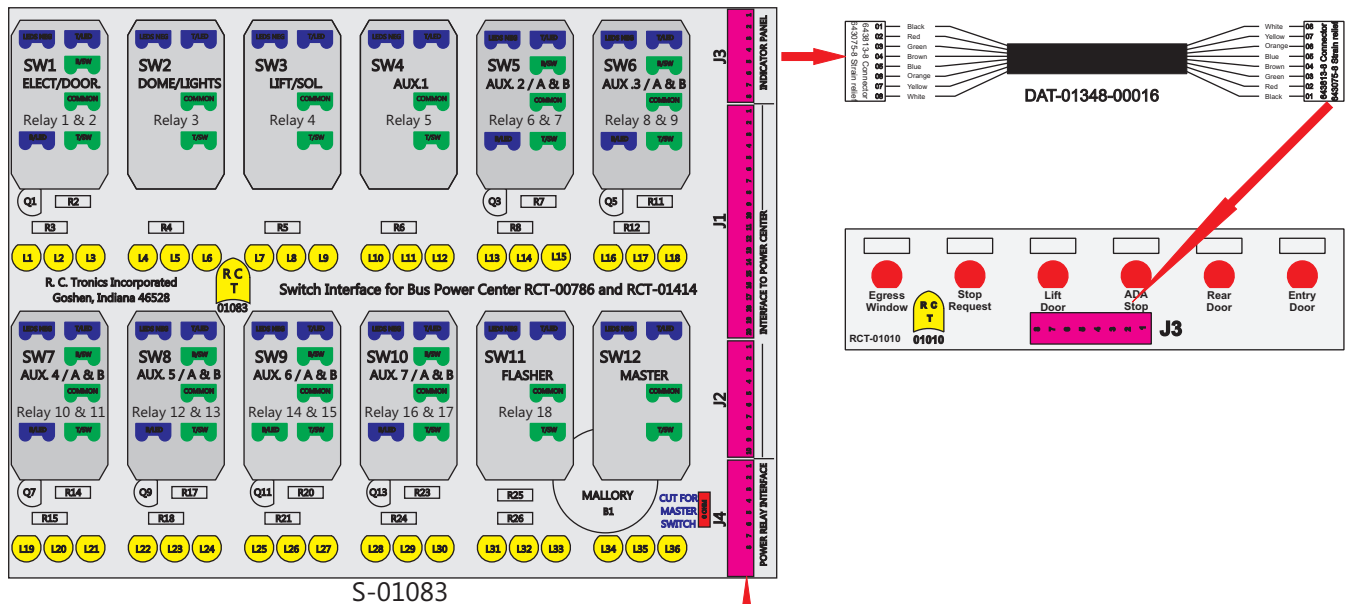

R. C. Tronics Incorporated

2573 East Kercher Road
Goshen, Indiana 46528
Toll Free 1-866-457-7790

Phone 1-574-642-3857
Fax 1-574-642-3858
<http://www.rctronics.com>

RCT-01619-0_27

FAC-01619-00000

S-01083

Mate-N-Loc operates relays 6A, 6B & 7B with "IGNITION", on RCT-01760
Bus Power Center connects to J4 on RCT-01083, Dash Switch Center.

DAT-01349-17006 (6 INCH)

Viewed with Tyco Connector
Plug-In Face Down.