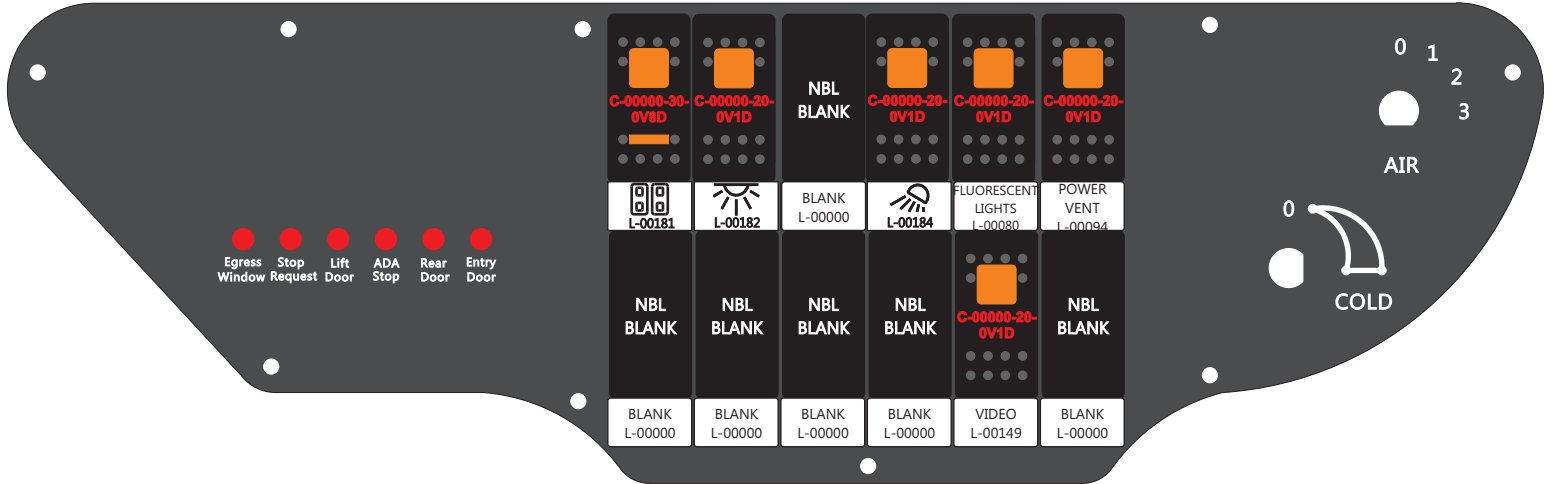

R. C. Tronics Incorporated

2573 East Kercher Road
Goshen, Indiana 46528
Toll Free 1-866-457-7790

Phone 1-574-642-3857
Fax 1-574-642-3858
<http://www.rctronics.com>

RCT-01619-0_27

FAC-01619-00000