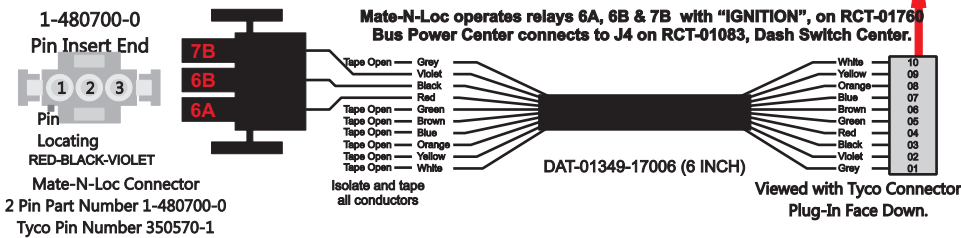

Mate-N-Loc operates relays 6A, 6B & 7B with "IGNITION", on RCT-01760
Bus Power Center connects to J4 on RCT-01083, Dash Switch Center.

Tape Open — Grey
Violet
Black
Red
Green
Brown
Blue
Orange
Yellow
White

10
09
08
07
06
05
04
03
02
01

Viewed with Tyco Connector
Plug-In Face Down.