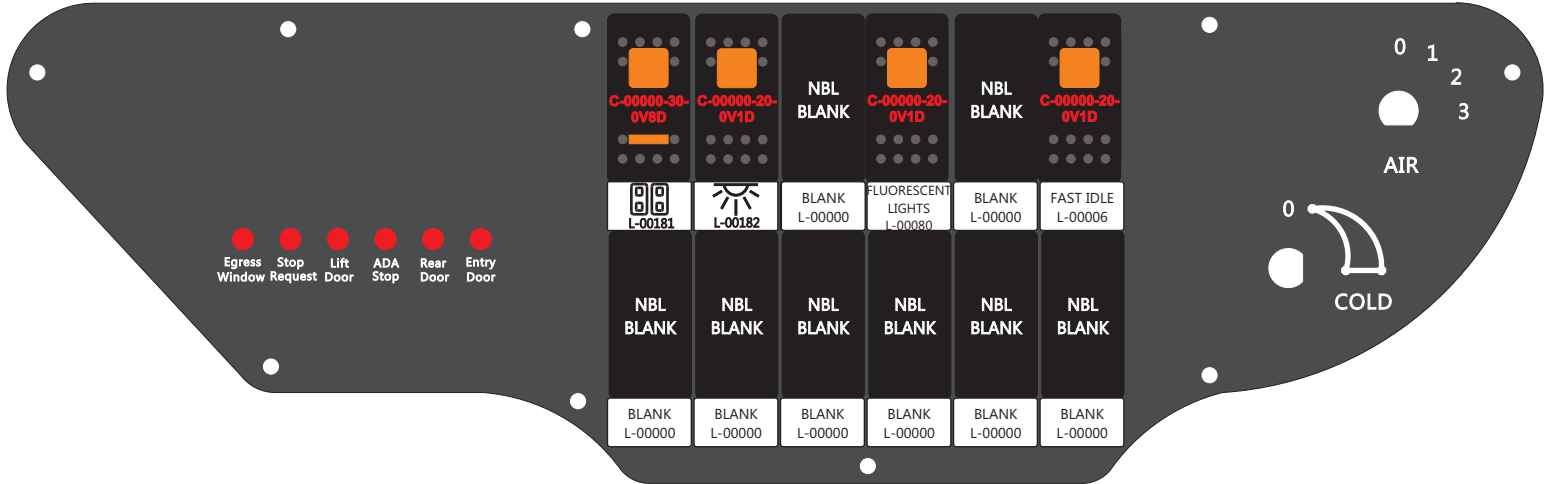

R. C. Tronics Incorporated

2573 East Kercher Road
Goshen, Indiana 46528
Toll Free 1-866-457-7790

Phone 1-574-642-3857
Fax 1-574-642-3858
<http://www.rctronics.com>

RCT-01619-0_31

FAC-01619-00000