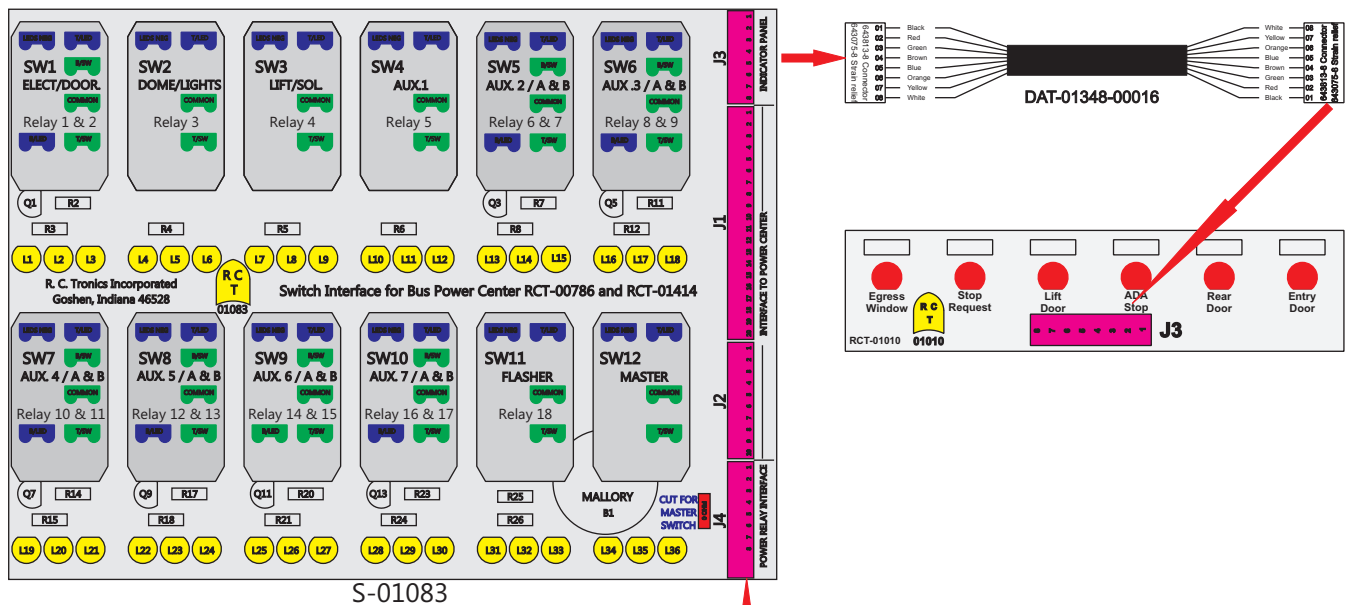

R. C. Tronics Incorporated

2573 East Kercher Road
Goshen, Indiana 46528
Toll Free 1-866-457-7790

Phone 1-574-642-3857
Fax 1-574-642-3858
<http://www.rctronics.com>

RCT-01619-0_31

FAC-01619-00000

S-01083

Mate-N-Loc operates relays 6A, 6B & 7B with "IGNITION", on RCT-01760
Bus Power Center connects to J4 on RCT-01083, Dash Switch Center.

Tape Open — Grey
Violet
Black
Red
Green
Brown
Blue
Orange
Yellow
White

10
09
08
07
06
05
04
03
02
01

Viewed with Tyco Connector
Plug-In Face Down.