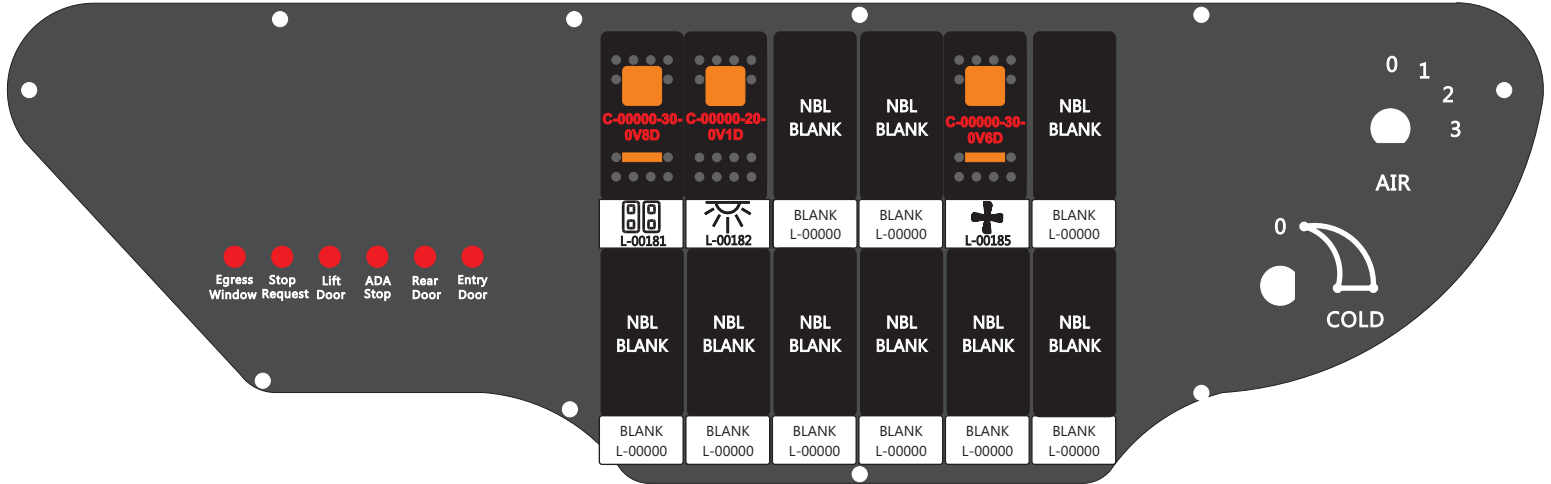

R. C. Tronics Incorporated

2573 East Kercher Road
Goshen, Indiana 46528
Toll Free 1-866-457-7790

Phone 1-574-642-3857
Fax 1-574-642-3858
<http://www.rctronics.com>

RCT-01619-0_39

FAC-01619-00000