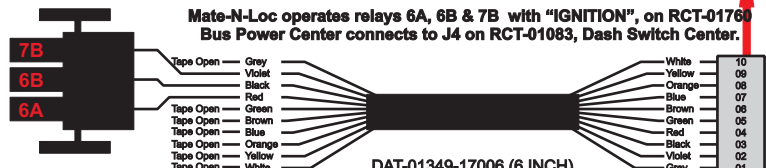

Pin Insert End

1 2 3

Pin

Locating

RED-BLACK-VIOLET

Mate-N-Loc Connector

2 Pin Part Number 1-480700-0

Tyco Pin Number 350570-1

Mate-N-Loc operates relays 6A, 6B & 7B with "IGNITION", on RCT-01760

Bus Power Center connects to J4 on RCT-01083, Dash Switch Center.

Isolate and tape all conductors

Viewed with Tyco Connector Plug-In Face Down.