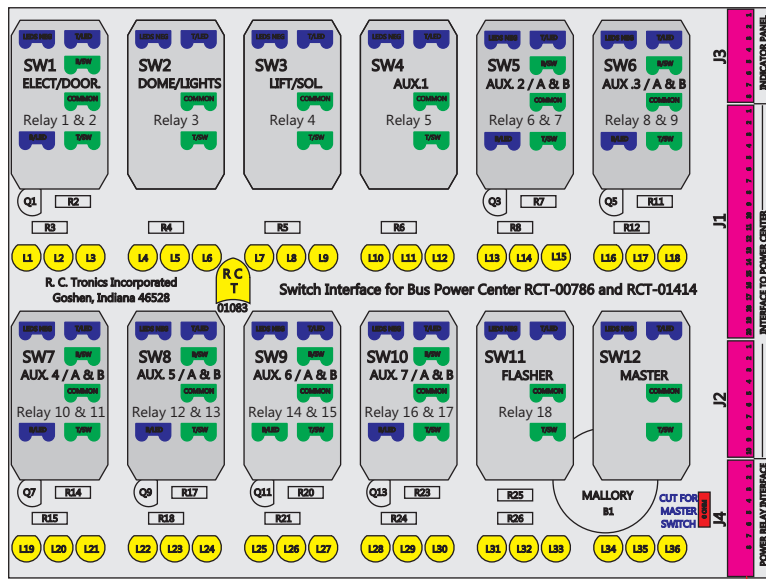

R. C. Tronics Incorporated

2573 East Kercher Road
Goshen, Indiana 46528
Toll Free 1-866-457-7790

Phone 1-574-642-3857
Fax 1-574-642-3858
<http://www.rctronics.com>

RCT-01619-0_39

FAC-01619-00000

S-01083

1-480700-0

Pin Insert End

1 2 3

Pin

Locating

RED-BLACK-VIOLET

Mate-N-Loc Connector

2 Pin Part Number 1-480700-0

Tyco Pin Number 350570-1

Mate-N-Loc operates relays 6A, 6B & 7B with "IGNITION", on RCT-01760

Bus Power Center connects to J4 on RCT-01083, Dash Switch Center.

Isolate and tape all conductors

Viewed with Tyco Connector Plug-In Face Down.