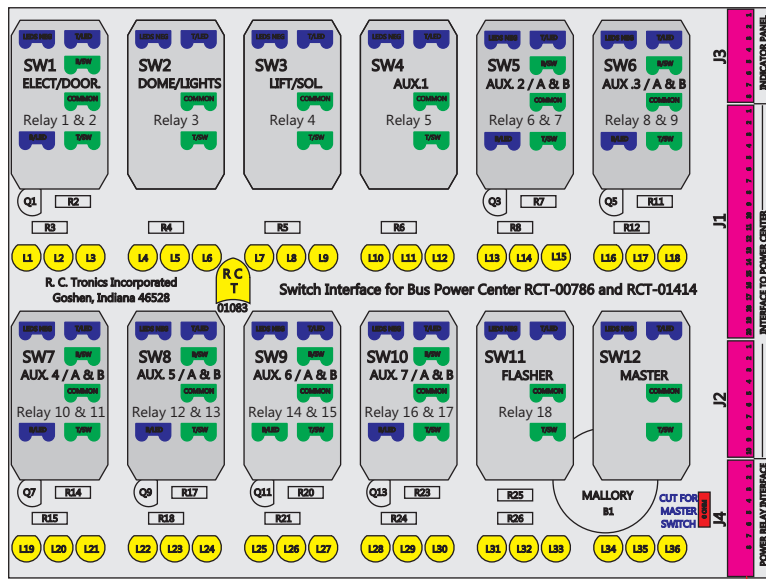

R. C. Tronics Incorporated

2573 East Kercher Road
Goshen, Indiana 46528
Toll Free 1-866-457-7790

Phone 1-574-642-3857
Fax 1-574-642-3858
<http://www.rctronics.com>

RCT-01619-0_44

FAC-01619-00000

S-01083

Mate-N-Loc Connector
2 Pin Part Number 1-480700-0
Tyco Pin Number 350570-1

Mate-N-Loc operates relays 6A, 6B & 7B with "IGNITION", on RCT-01760
Bus Power Center connects to J4 on RCT-01083, Dash Switch Center.