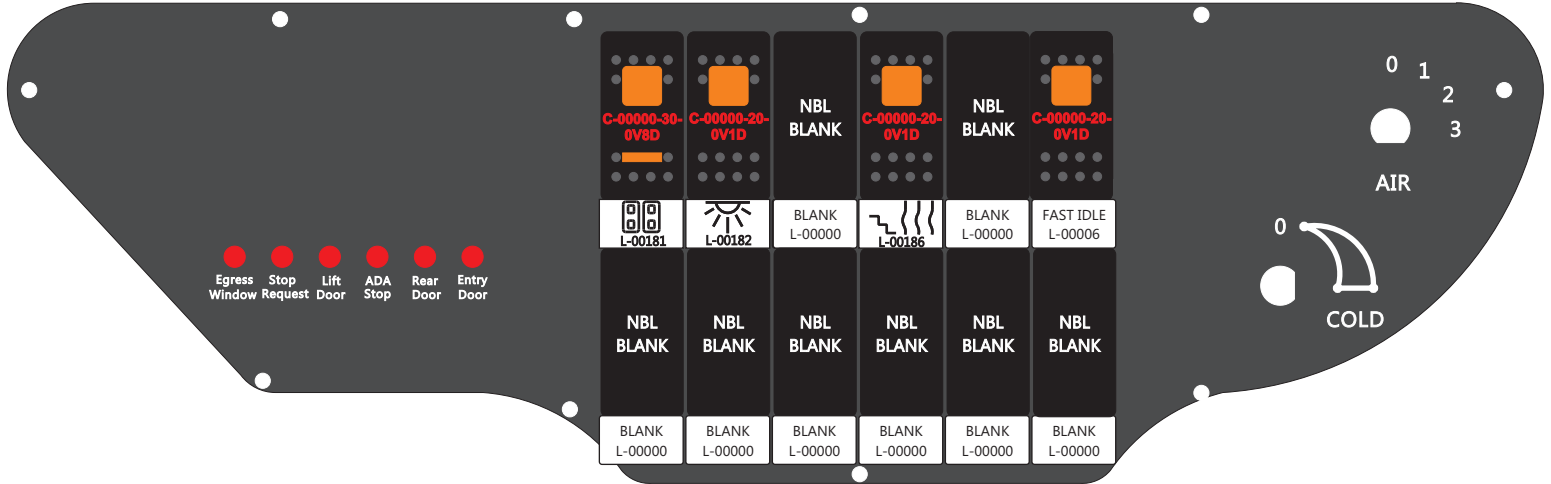

R. C. Tronics Incorporated

2573 East Kercher Road
Goshen, Indiana 46528
Toll Free 1-866-457-7790

Phone 1-574-642-3857
Fax 1-574-642-3858
<http://www.rctronics.com>

RCT-01619-0_44

FAC-01619-00000

S-01083

Mate-N-Loc Connector
2 Pin Part Number 1-480700-0
Tyco Pin Number 350570-1

Mate-N-Loc operates relays 6A, 6B & 7B with "IGNITION", on RCT-01760
Bus Power Center connects to J4 on RCT-01083, Dash Switch Center.