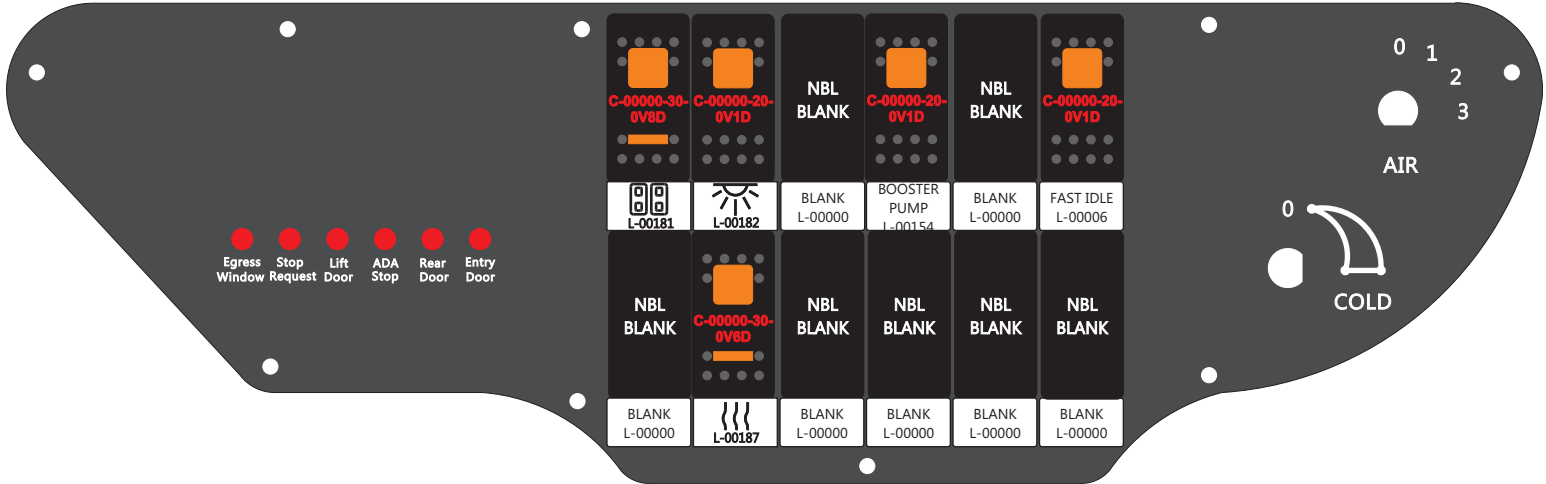

R. C. Tronics Incorporated

2573 East Kercher Road
Goshen, Indiana 46528
Toll Free 1-866-457-7790

Phone 1-574-642-3857
Fax 1-574-642-3858
<http://www.rctronics.com>

RCT-01619-0_50

FAC-01619-00000

S-01083

Mate-N-Loc Connector
2 Pin Part Number 1-480700-0
Tyco Pin Number 350570-1

Mate-N-Loc operates relays 6A, 6B & 7B with "IGNITION", on RCT-01760
Bus Power Center connects to J4 on RCT-01083, Dash Switch Center.