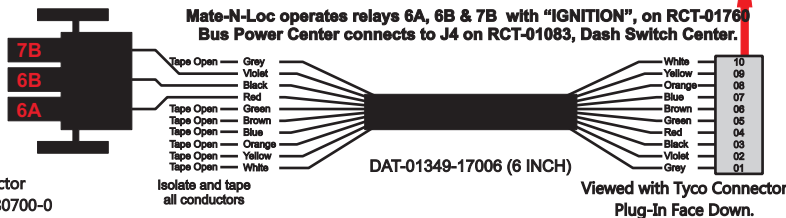

R. C. Tronics Incorporated

2573 East Kercher Road
Goshen, Indiana 46528
Toll Free 1-866-457-7790

Phone 1-574-642-3857
Fax 1-574-642-3858
<http://www.rctronics.com>

RCT-01619-0_50

FAC-01619-00000

S-01083

Mate-N-Loc Connector
2 Pin Part Number 1-480700-0
Tyco Pin Number 350570-1

Mate-N-Loc operates relays 6A, 6B & 7B with "IGNITION", on RCT-01760
Bus Power Center connects to J4 on RCT-01083, Dash Switch Center.