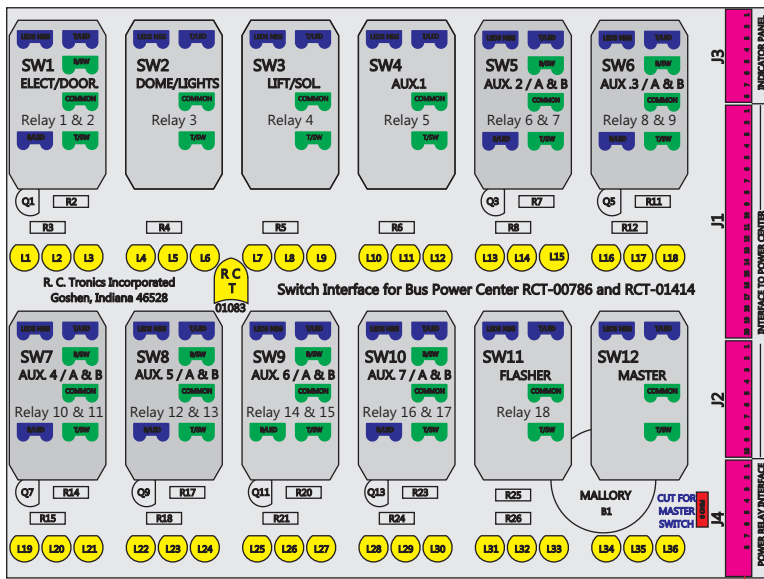

R. C. Tronics Incorporated

2573 East Kercher Road
Goshen, Indiana 46528
Toll Free 1-866-457-7790

Phone 1-574-642-3857
Fax 1-574-642-3858
<http://www.rctronics.com>

RCT-01619-0_50

FAC-01619-00000

S-01083

Mate-N-Loc Connector
2 Pin Part Number 1-480700-0
Tyco Pin Number 350570-1

Mate-N-Loc operates relays 6A, 6B & 7B with "IGNITION", on RCT-01760
Bus Power Center connects to J4 on RCT-01083, Dash Switch Center.