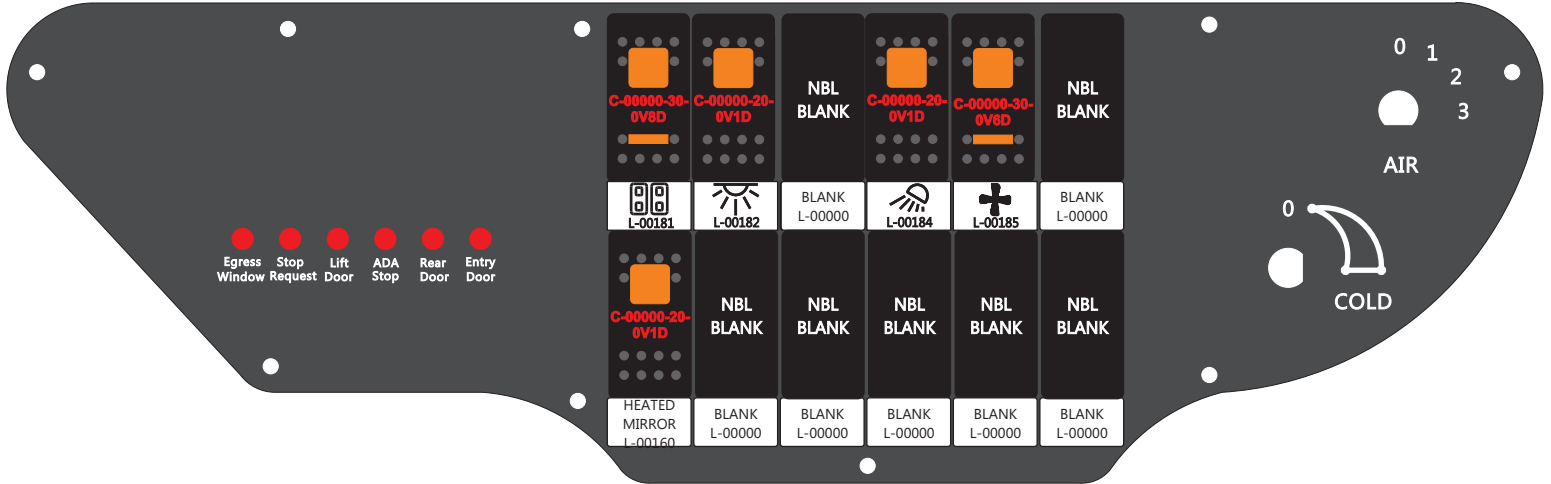

R. C. Tronics Incorporated

2573 East Kercher Road
Goshen, Indiana 46528
Toll Free 1-866-457-7790

Phone 1-574-642-3857
Fax 1-574-642-3858
<http://www.rctronics.com>

RCT-01619-0_57

FAC-01619-0000

S-01083

1-480700-0
Mate-N-Loc Connector
2 Pin Part Number 1-480700-0
Tyco Pin Number 350570-1

Mate-N-Loc operates relays 6A, 6B & 7B with "IGNITION", on RCT-01760
Bus Power Center connects to J4 on RCT-01083, Dash Switch Center.

Viewed with Tyco Connector
Plug-In Face Down.