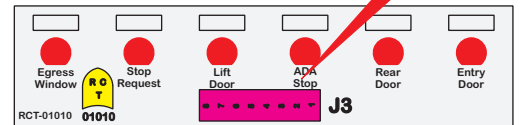

R. C. Tronics Incorporated

2573 East Kercher Road
Goshen, Indiana 46528
Toll Free 1-866-457-7790

Phone 1-574-642-3857
Fax 1-574-642-3858
<http://www.rctronics.com>

RCT-01619-0_57

FAC-01619-0000

S-01083

1-480700-0
Mate-N-Loc Connector
2 Pin Part Number 1-480700-0
Tyco Pin Number 350570-1

Mate-N-Loc operates relays 6A, 6B & 7B with "IGNITION", on RCT-01760
Bus Power Center connects to J4 on RCT-01083, Dash Switch Center.

Viewed with Tyco Connector
Plug-In Face Down.