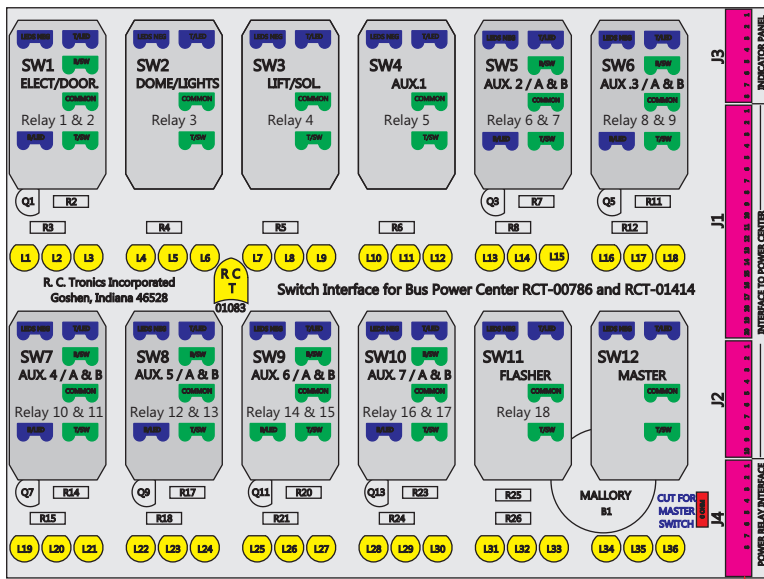

R. C. Tronics Incorporated

2573 East Kercher Road
Goshen, Indiana 46528
Toll Free 1-866-457-7790

Phone 1-574-642-3857
Fax 1-574-642-3858
<http://www.rctronics.com>

RCT-01619-0_57

FAC-01619-0000

S-01083

1-480700-0
Mate-N-Loc Connector
2 Pin Part Number 1-480700-0
Tyco Pin Number 350570-1

Mate-N-Loc operates relays 6A, 6B & 7B with "IGNITION", on RCT-01760
Bus Power Center connects to J4 on RCT-01083, Dash Switch Center.

Viewed with Tyco Connector
Plug-In Face Down.