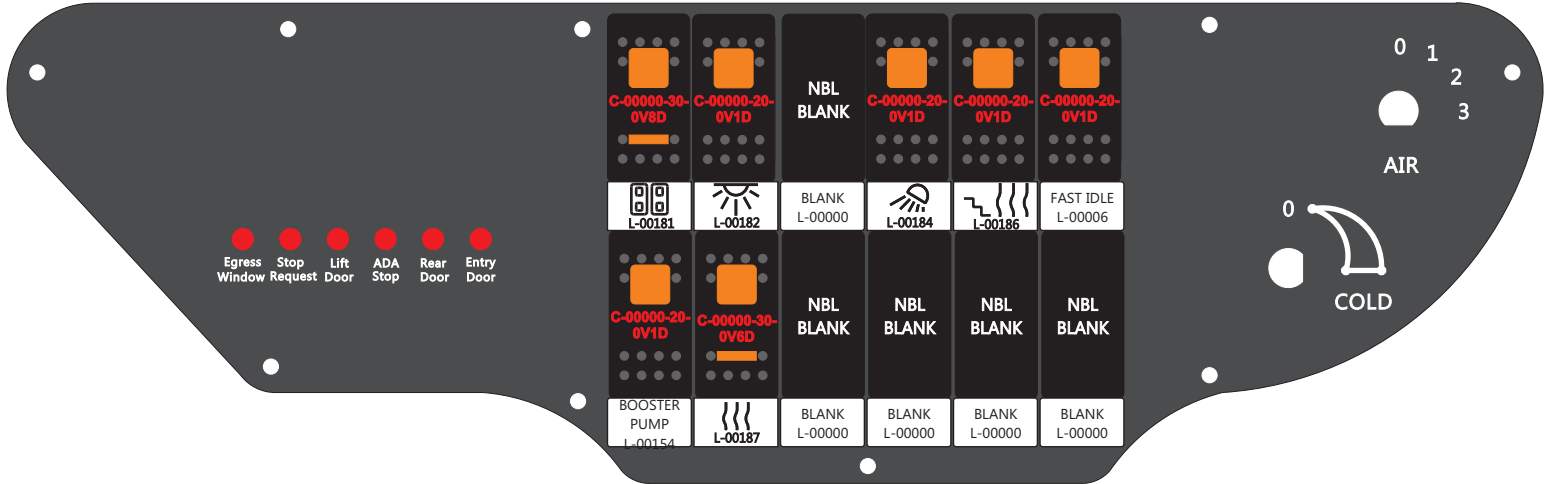

R. C. Tronics Incorporated

2573 East Kercher Road
Goshen, Indiana 46528
Toll Free 1-866-457-7790

Phone 1-574-642-3857
Fax 1-574-642-3858
http://www.rctronics.com

RCT-01619-0_63

FAC-01619-00000

S-01083

Mate-N-Loc Connector
2 Pin Part Number 1-480700-0
Tyco Pin Number 350570-1

Mate-N-Loc operates relays 6A, 6B & 7B with "IGNITION", on RCT-01760
Bus Power Center connects to J4 on RCT-01083, Dash Switch Center.