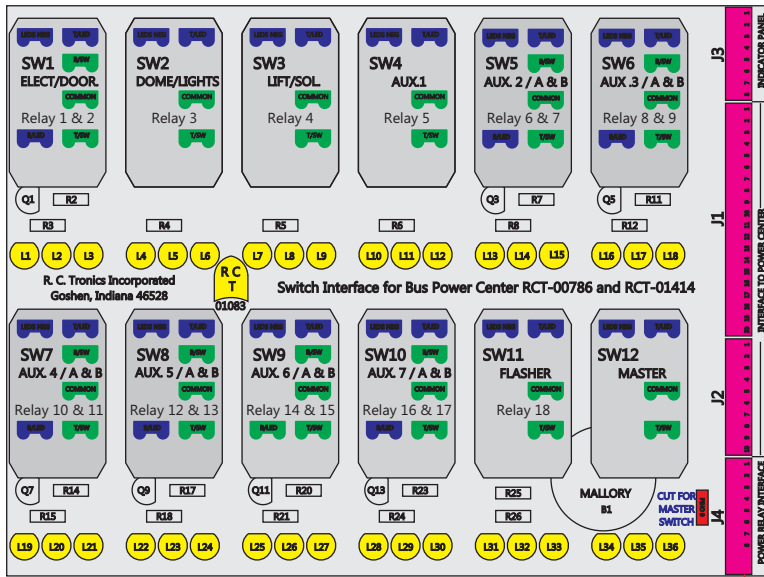

R. C. Tronics Incorporated

2573 East Kercher Road
Goshen, Indiana 46528
Toll Free 1-866-457-7790

Phone 1-574-642-3857
Fax 1-574-642-3858
http://www.rctronics.com

RCT-01619-0_63

FAC-01619-00000

S-01083

Mate-N-Loc Connector
2 Pin Part Number 1-480700-0
Tyco Pin Number 350570-1

Mate-N-Loc operates relays 6A, 6B & 7B with "IGNITION", on RCT-01760
Bus Power Center connects to J4 on RCT-01083, Dash Switch Center.