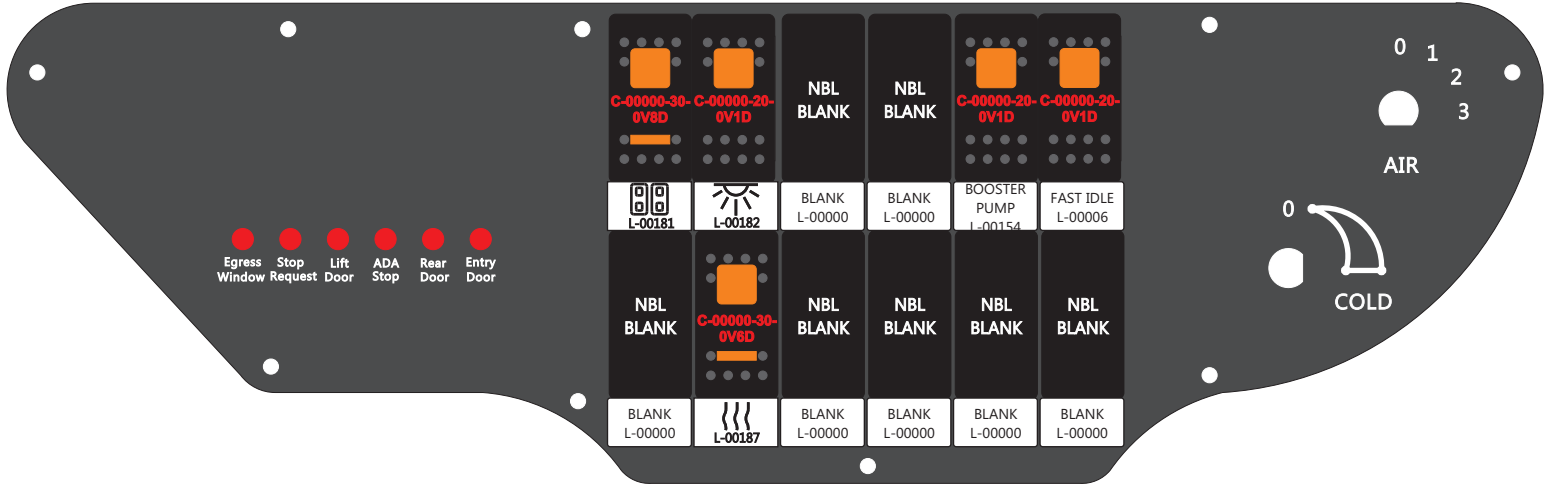

R. C. Tronics Incorporated

2573 East Kercher Road
Goshen, Indiana 46528
Toll Free 1-866-457-7790

Phone 1-574-642-3857
Fax 1-574-642-3858
<http://www.rctronics.com>

RCT-01619-0_64

FAC-01619-00000