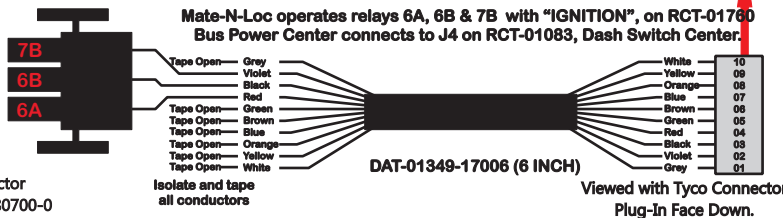

S-01083

Mate-N-Loc Connector  
2 Pin Part Number 1-480700-0  
Tyco Pin Number 350570-1

Mate-N-Loc operates relays 6A, 6B & 7B with "IGNITION", on RCT-01760  
Bus Power Center connects to J4 on RCT-01083, Dash Switch Center.