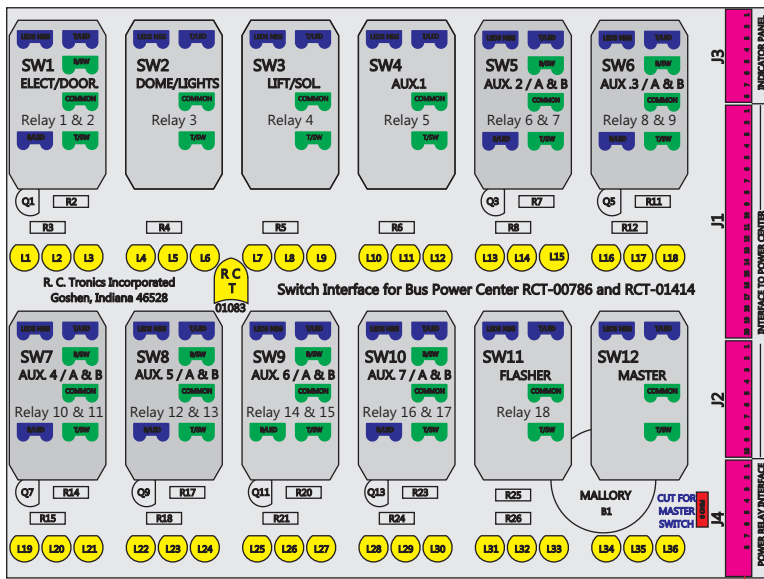

# R. C. Tronics Incorporated

2573 East Kercher Road  
Goshen, Indiana 46528  
Toll Free 1-866-457-7790

Phone 1-574-642-3857  
Fax 1-574-642-3858  
<http://www.rctronics.com>

RCT-01619-0\_64

FAC-01619-00000

S-01083

Mate-N-Loc Connector  
2 Pin Part Number 1-480700-0  
Tyco Pin Number 350570-1

Mate-N-Loc operates relays 6A, 6B & 7B with "IGNITION", on RCT-01760  
Bus Power Center connects to J4 on RCT-01083, Dash Switch Center.

Viewed with Tyco Connector  
Plug-In Face Down.