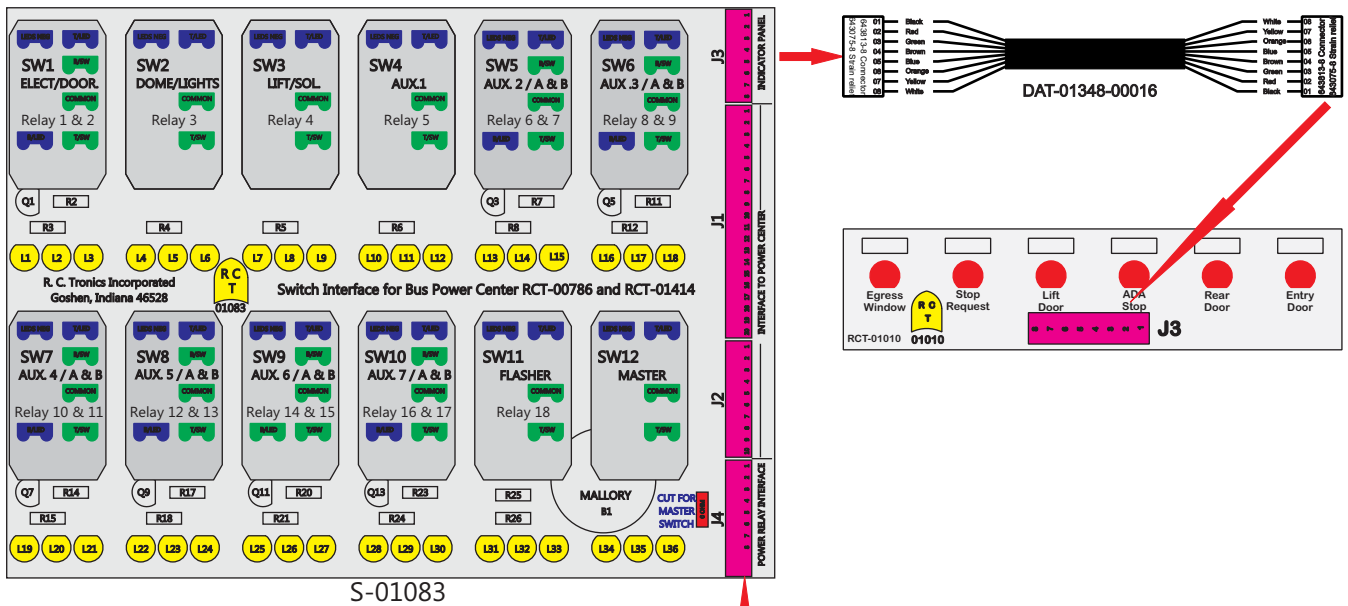

# R. C. Tronics Incorporated

2573 East Kercher Road  
Goshen, Indiana 46528  
Toll Free 1-866-457-7790

Phone 1-574-642-3857  
Fax 1-574-642-3858  
<http://www.rctronics.com>

RCT-01619-0\_\_70

FAC-01619-00000

S-01083

1-480700-0  
Pin Insert End  
Locating  
RED-BLACK-VIOLET  
Mate-N-Loc Connector  
2 Pin Part Number 1-480700-0  
Tyco Pin Number 350570-1

Mate-N-Loc operates relays 6A, 6B & 7B with "IGNITION", on RCT-01760  
Bus Power Center connects to J4 on RCT-01083, Dash Switch Center.

DAT-01349-17006 (6 INCH)

Viewed with Tyco Connector  
Plug-In Face Down.