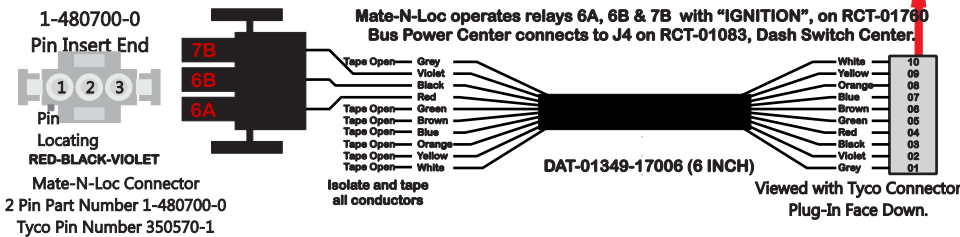

# R. C. Tronics Incorporated

2573 East Kercher Road  
Goshen, Indiana 46528  
Toll Free 1-866-457-7790

Phone 1-574-642-3857  
Fax 1-574-642-3858  
<http://www.rctronics.com>

RCT-01619-0\_\_70

FAC-01619-00000

S-01083

1-480700-0  
Pin Insert End  
Locating  
RED-BLACK-VIOLET  
Mate-N-Loc Connector  
2 Pin Part Number 1-480700-0  
Tyco Pin Number 350570-1

Mate-N-Loc operates relays 6A, 6B & 7B with "IGNITION", on RCT-01760  
Bus Power Center connects to J4 on RCT-01083, Dash Switch Center.

DAT-01349-17006 (6 INCH)

Viewed with Tyco Connector  
Plug-In Face Down.