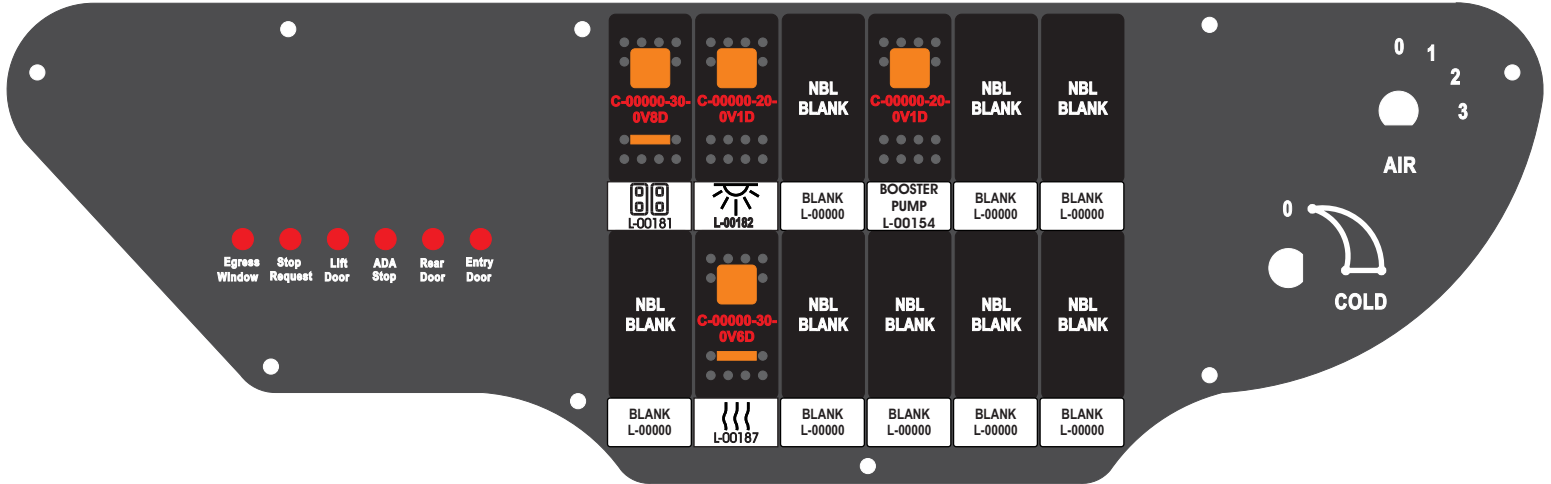

R. C. Tronics Incorporated

2573 East Kercher Road
Goshen, Indiana 46528
Toll Free 1-866-457-7790

Phone 1-574-642-3857
Fax 1-574-642-3858
<http://www.rctronics.com>

RCT-01619-0__70

FAC-01619-00000