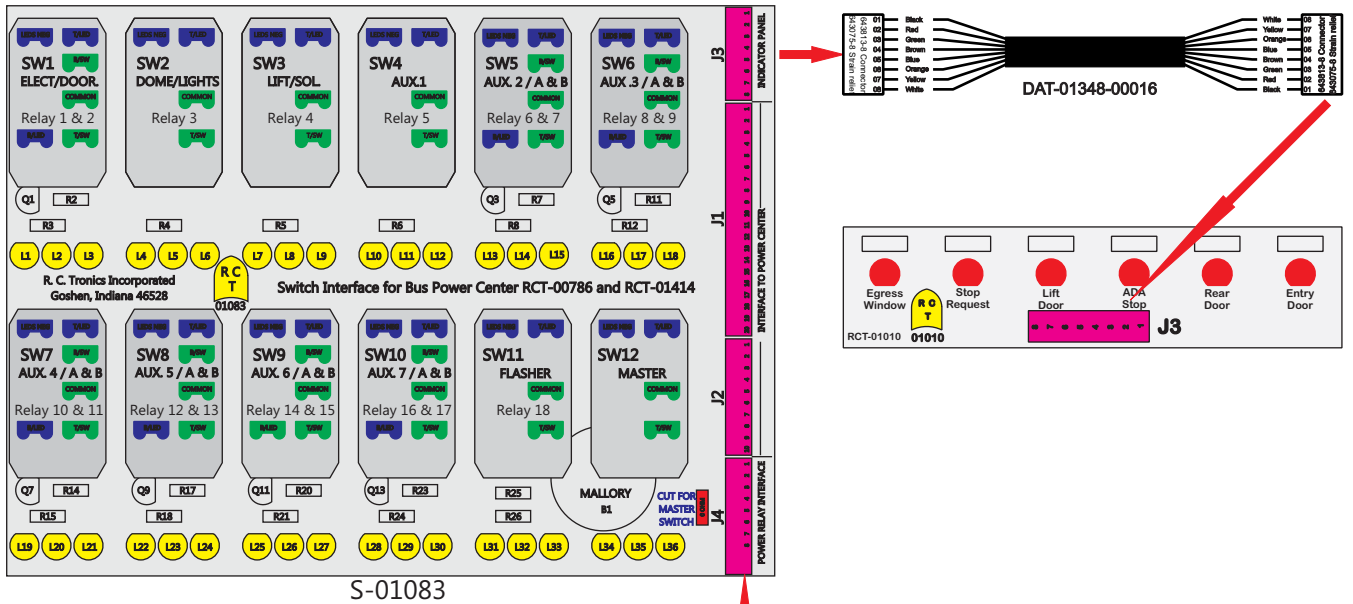

R. C. Tronics Incorporated

2573 East Kercher Road
Goshen, Indiana 46528
Toll Free 1-866-457-7790

Phone 1-574-642-3857
Fax 1-574-642-3858
<http://www.rctronics.com>

RCT-01619-0__76

FAC-01619-00000

S-01083

1-480700-0
Pin Insert End
Locating
RED-BLACK-VIOLET
Mate-N-Loc Connector
2 Pin Part Number 1-480700-0
Tyco Pin Number 350570-1

Mate-N-Loc operates relays 6A, 6B & 7B with "IGNITION", on RCT-01760
Bus Power Center connects to J4 on RCT-01083, Dash Switch Center.

Isolate and tape
all conductors

Viewed with Tyco Connector
Plug-In Face Down.