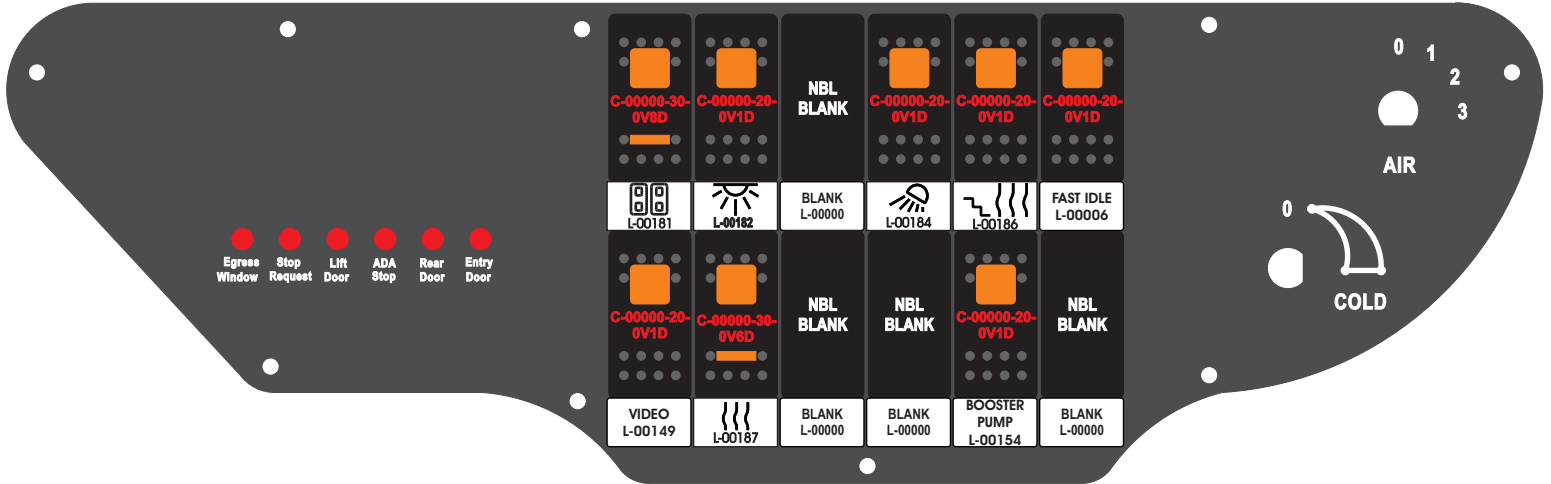

R. C. Tronics Incorporated

2573 East Kercher Road
Goshen, Indiana 46528
Toll Free 1-866-457-7790

Phone 1-574-642-3857
Fax 1-574-642-3858
<http://www.rctronics.com>

RCT-01619-0__76

FAC-01619-00000

S-01083

1-480700-0
Pin Insert End
Locating
RED-BLACK-VIOLET
Mate-N-Loc Connector
2 Pin Part Number 1-480700-0
Tyco Pin Number 350570-1

Mate-N-Loc operates relays 6A, 6B & 7B with "IGNITION", on RCT-01760
Bus Power Center connects to J4 on RCT-01083, Dash Switch Center.

Isolate and tape
all conductors

Viewed with Tyco Connector
Plug-In Face Down.