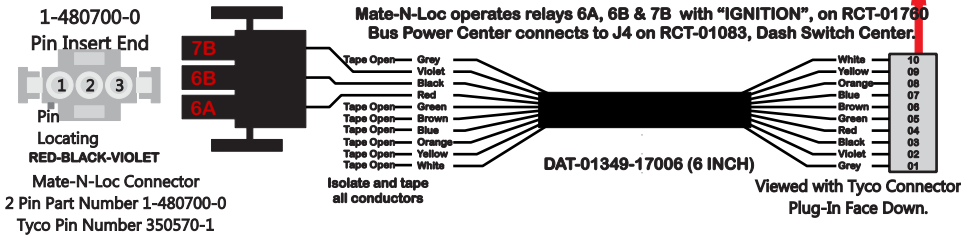

R. C. Tronics Incorporated

2573 East Kercher Road
Goshen, Indiana 46528
Toll Free 1-866-457-7790

Phone 1-574-642-3857
Fax 1-574-642-3858
<http://www.rctronics.com>

RCT-01619-0__76

FAC-01619-00000

S-01083

1-480700-0
Pin Insert End
Locating
RED-BLACK-VIOLET
Mate-N-Loc Connector
2 Pin Part Number 1-480700-0
Tyco Pin Number 350570-1

Mate-N-Loc operates relays 6A, 6B & 7B with "IGNITION", on RCT-01760
Bus Power Center connects to J4 on RCT-01083, Dash Switch Center.

Isolate and tape
all conductors

Viewed with Tyco Connector
Plug-In Face Down.