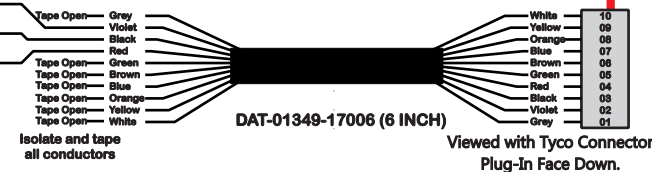

R. C. Tronics Incorporated

2573 East Kercher Road
Goshen, Indiana 46528
Toll Free 1-866-457-7790

Phone 1-574-642-3857
Fax 1-574-642-3858
<http://www.rctronics.com>

RCT-01619-0_77

FAC-01619-00000

S-01083

Mate-N-Loc Connector
2 Pin Part Number 1-480700-0
Tyco Pin Number 350570-1

Mate-N-Loc operates relays 6A, 6B & 7B with "IGNITION", on RCT-01760
Bus Power Center connects to J4 on RCT-01083, Dash Switch Center.

Viewed with Tyco Connector
Plug-In Face Down.