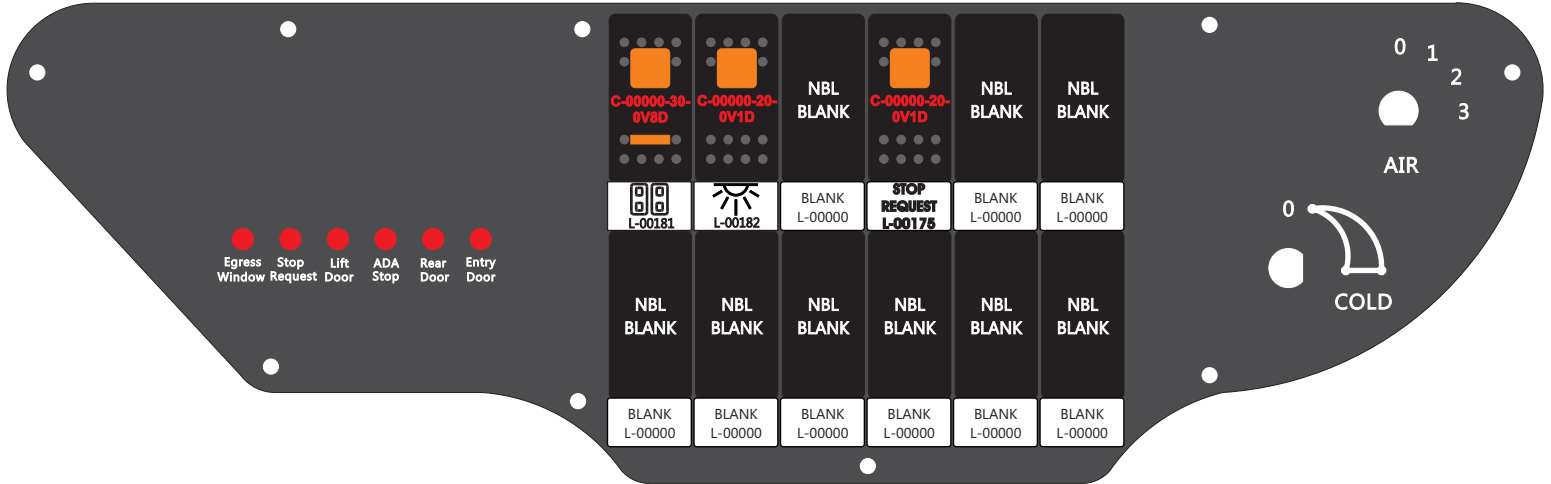

R. C. Tronics Incorporated

2573 East Kercher Road
Goshen, Indiana 46528
Toll Free 1-866-457-7790

Phone 1-574-642-3857
Fax 1-574-642-3858
<http://www.rctronics.com>

RCT-01619-0_77

FAC-01619-00000

S-01083

Mate-N-Loc Connector
2 Pin Part Number 1-480700-0
Tyco Pin Number 350570-1

Mate-N-Loc operates relays 6A, 6B & 7B with "IGNITION", on RCT-01760
Bus Power Center connects to J4 on RCT-01083, Dash Switch Center.

Viewed with Tyco Connector
Plug-In Face Down.