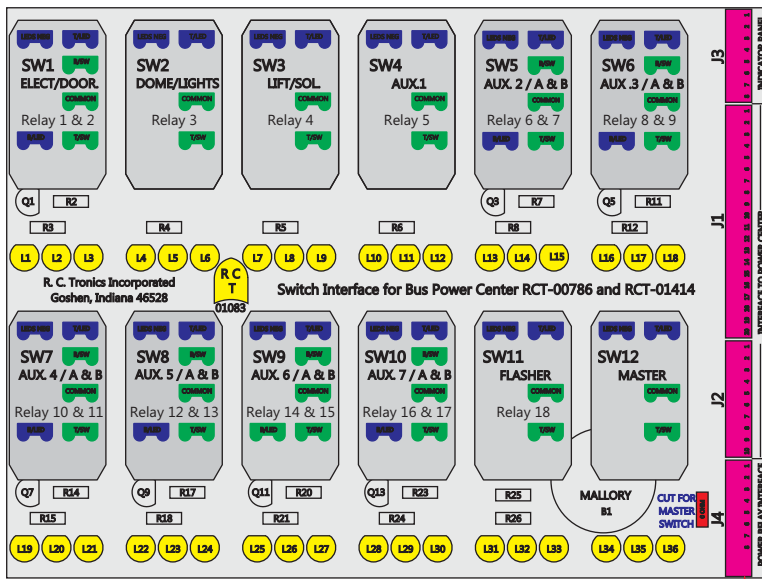

R. C. Tronics Incorporated

2573 East Kercher Road
Goshen, Indiana 46528
Toll Free 1-866-457-7790

Phone 1-574-642-3857
Fax 1-574-642-3858
<http://www.rctronics.com>

RCT-01619-0_77

FAC-01619-00000

S-01083

Mate-N-Loc Connector
2 Pin Part Number 1-480700-0
Tyco Pin Number 350570-1

Mate-N-Loc operates relays 6A, 6B & 7B with "IGNITION", on RCT-01760
Bus Power Center connects to J4 on RCT-01083, Dash Switch Center.

Viewed with Tyco Connector
Plug-In Face Down.