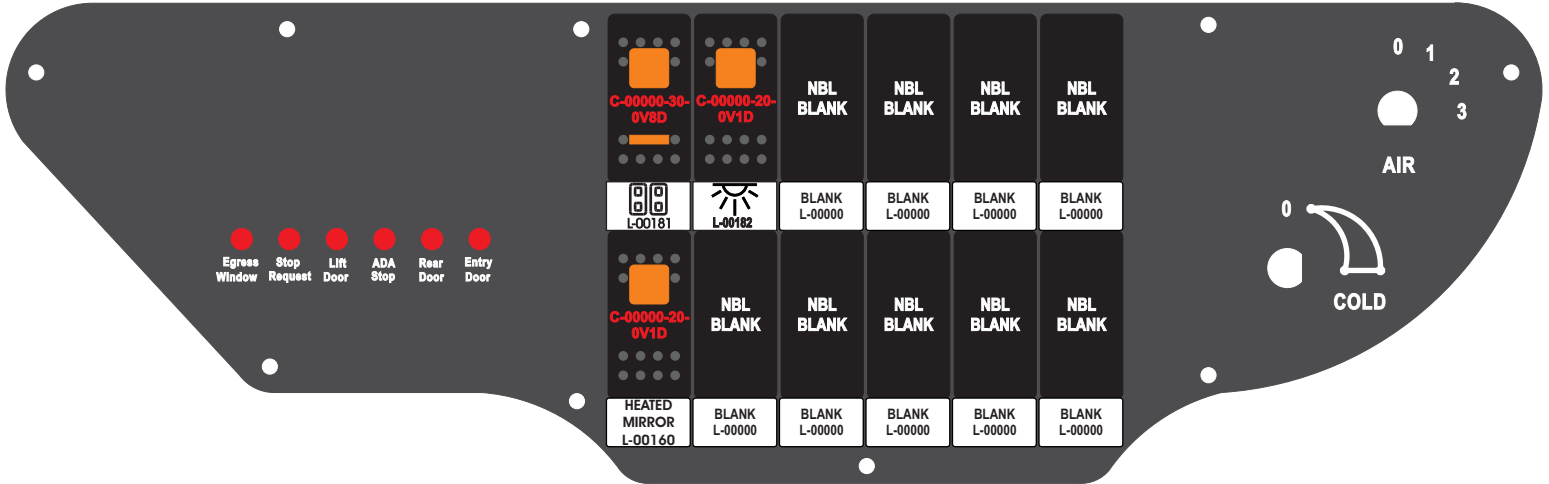

R. C. Tronics Incorporated

2573 East Kercher Road
Goshen, Indiana 46528
Toll Free 1-866-457-7790

Phone 1-574-642-3857
Fax 1-574-642-3858
<http://www.rctronics.com>

RCT-01619-0__80

FAC-01619-00000

S-01083

Mate-N-Loc Connector
2 Pin Part Number 1-480700-0
Tyco Pin Number 350570-1

Mate-N-Loc operates relays 6A, 6B & 7B with "IGNITION", on RCT-01760
Bus Power Center connects to J4 on RCT-01083, Dash Switch Center.

Isolate and tape all conductors

Viewed with Tyco Connector Plug-In Face Down.