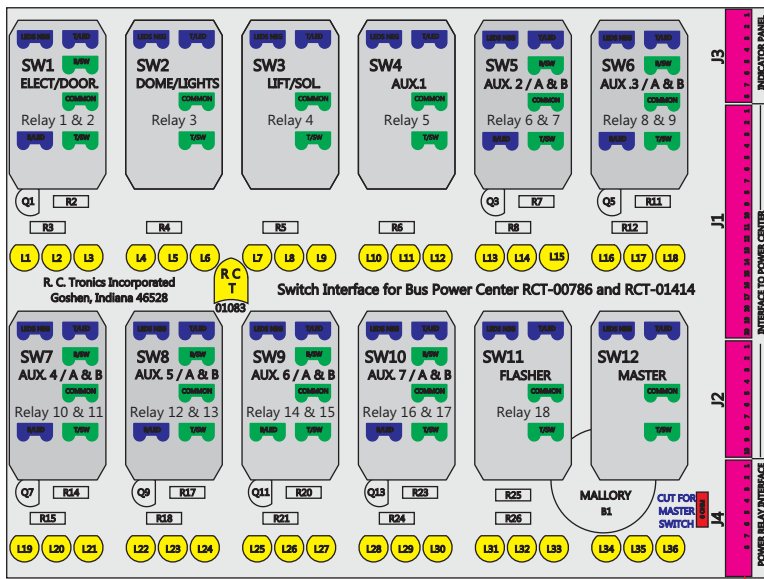

R. C. Tronics Incorporated

2573 East Kercher Road
Goshen, Indiana 46528
Toll Free 1-866-457-7790

Phone 1-574-642-3857
Fax 1-574-642-3858
<http://www.rctronics.com>

RCT-01619-0__80

FAC-01619-00000

S-01083

Mate-N-Loc Connector
2 Pin Part Number 1-480700-0
Tyco Pin Number 350570-1

Mate-N-Loc operates relays 6A, 6B & 7B with "IGNITION", on RCT-01760
Bus Power Center connects to J4 on RCT-01083, Dash Switch Center.

Isolate and tape all conductors

Viewed with Tyco Connector Plug-In Face Down.