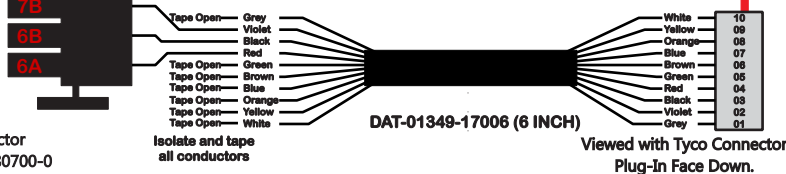

R. C. Tronics Incorporated

2573 East Kercher Road
Goshen, Indiana 46528
Toll Free 1-866-457-7790

Phone 1-574-642-3857
Fax 1-574-642-3858
<http://www.rctronics.com>

RCT-01619-0__80

FAC-01619-00000

S-01083

Mate-N-Loc Connector
2 Pin Part Number 1-480700-0
Tyco Pin Number 350570-1

Mate-N-Loc operates relays 6A, 6B & 7B with "IGNITION", on RCT-01760
Bus Power Center connects to J4 on RCT-01083, Dash Switch Center.

Isolate and tape all conductors

Viewed with Tyco Connector Plug-In Face Down.