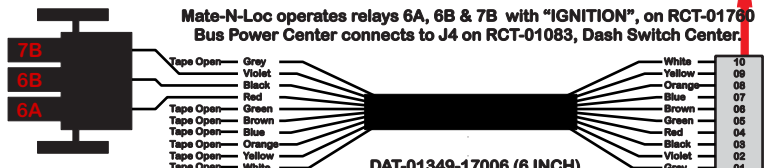

R. C. Tronics Incorporated

2573 East Kercher Road
Goshen, Indiana 46528
Toll Free 1-866-457-7790

Phone 1-574-642-3857
Fax 1-574-642-3858
<http://www.rctronics.com>

RCT-01619-0__81

FAC-01619-00000

S-01083

1-480700-0
Pin Insert End

Locating
RED-BLACK-VIOLET

Mate-N-Loc Connector
2 Pin Part Number 1-480700-0
Tyco Pin Number 350570-1

Mate-N-Loc operates relays 6A, 6B & 7B with "IGNITION", on RCT-01760
Bus Power Center connects to J4 on RCT-01083, Dash Switch Center.