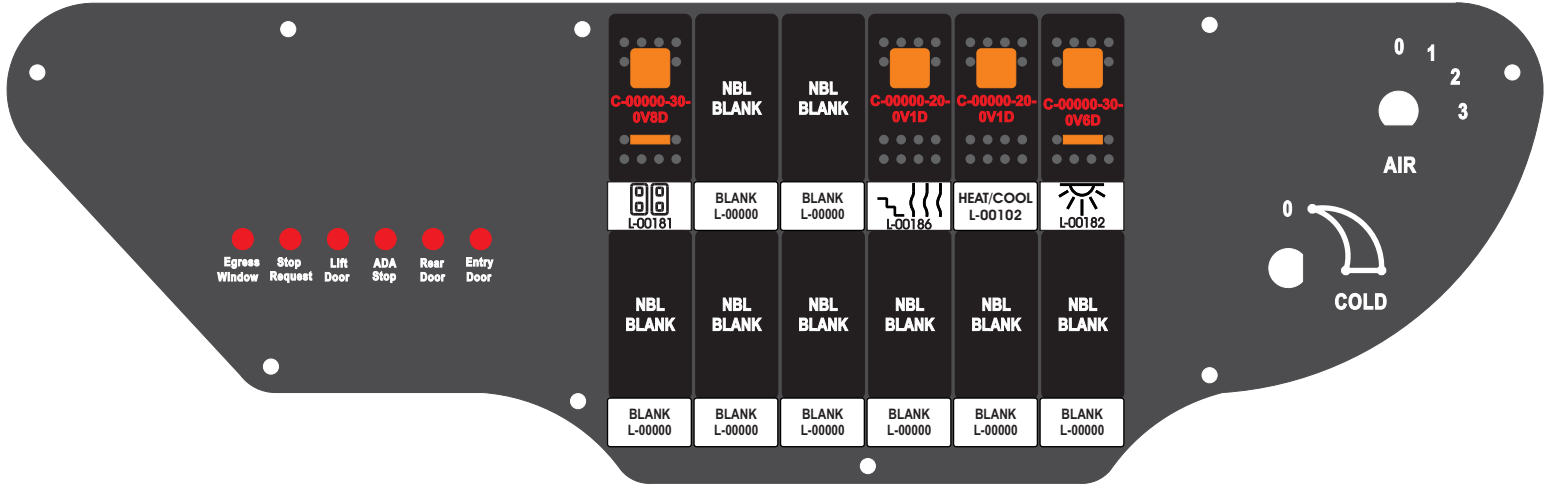

R. C. Tronics Incorporated

2573 East Kercher Road
Goshen, Indiana 46528
Toll Free 1-866-457-7790

Phone 1-574-642-3857
Fax 1-574-642-3858
<http://www.rctronics.com>

RCT-01619-0__81

FAC-01619-00000

S-01083

1-480700-0
Pin Insert End

Locating
RED-BLACK-VIOLET

Mate-N-Loc Connector
2 Pin Part Number 1-480700-0
Tyco Pin Number 350570-1

Mate-N-Loc operates relays 6A, 6B & 7B with "IGNITION", on RCT-01760
Bus Power Center connects to J4 on RCT-01083, Dash Switch Center.

Isolate and tape
all conductors

DAT-01349-17006 (6 INCH)

Viewed with Tyco Connector
Plug-In Face Down.