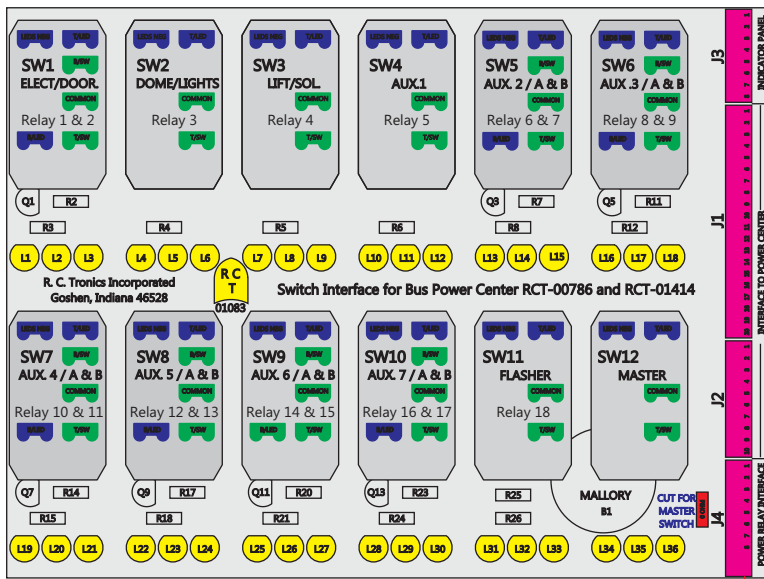

R. C. Tronics Incorporated

2573 East Kercher Road
Goshen, Indiana 46528
Toll Free 1-866-457-7790

Phone 1-574-642-3857
Fax 1-574-642-3858
<http://www.rctronics.com>

RCT-01619-0__81

FAC-01619-00000

S-01083

1-480700-0
Pin Insert End

Locating
RED-BLACK-VIOLET

Mate-N-Loc Connector
2 Pin Part Number 1-480700-0
Tyco Pin Number 350570-1

Mate-N-Loc operates relays 6A, 6B & 7B with "IGNITION", on RCT-01760
Bus Power Center connects to J4 on RCT-01083, Dash Switch Center.

Isolate and tape
all conductors

DAT-01349-17006 (6 INCH)

Viewed with Tyco Connector
Plug-In Face Down.