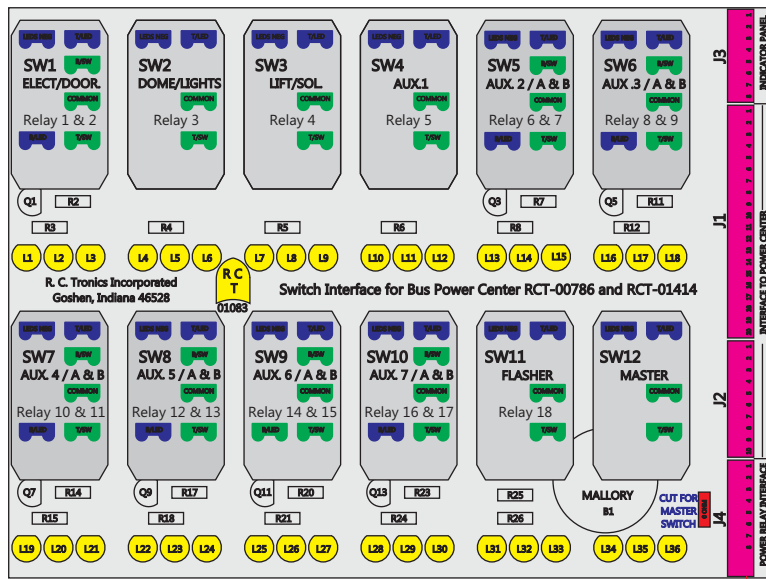

R. C. Tronics Incorporated

2573 East Kercher Road
Goshen, Indiana 46528
Toll Free 1-866-457-7790

Phone 1-574-642-3857
Fax 1-574-642-3858
<http://www.rctronics.com>

RCT-01619-0__82

FAC-01619-00000

S-01083

RCT-01010

Mate-N-Loc Connector
2 Pin Part Number 1-480700-0
Tyco Pin Number 350570-1

Mate-N-Loc operates relays 6A, 6B & 7B with "IGNITION", on RCT-01760
Bus Power Center connects to J4 on RCT-01083, Dash Switch Center.

Viewed with Tyco Connector
Plug-In Face Down.