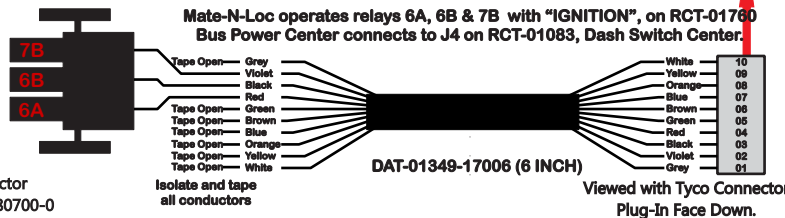

Mate-N-Loc Connector
2 Pin Part Number 1-480700-0
Tyco Pin Number 350570-1

Mate-N-Loc operates relays 6A, 6B & 7B with "IGNITION", on RCT-01760
Bus Power Center connects to J4 on RCT-01083, Dash Switch Center.