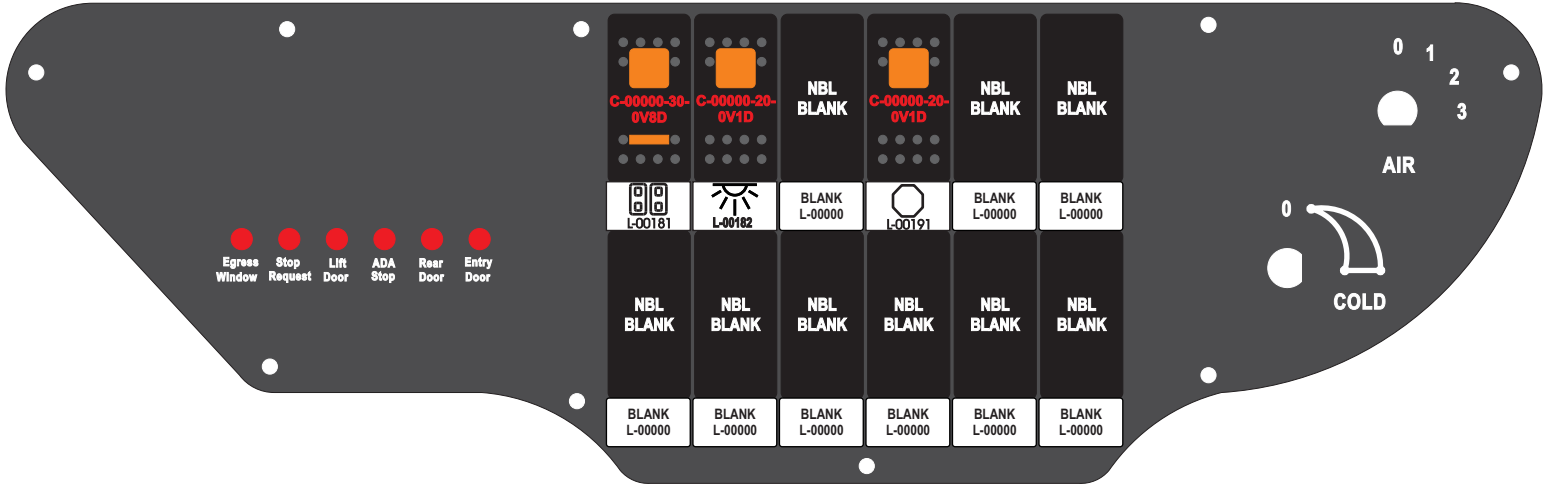

R. C. Tronics Incorporated

2573 East Kercher Road
Goshen, Indiana 46528
Toll Free 1-866-457-7790

Phone 1-574-642-3857
Fax 1-574-642-3858
<http://www.rctronics.com>

RCT-01619-0__82

FAC-01619-00000