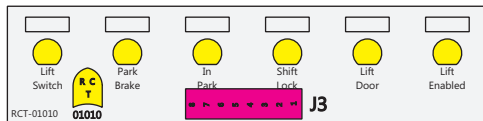

Connects to BPC.
Order Separately
DAT-01348-00XX0