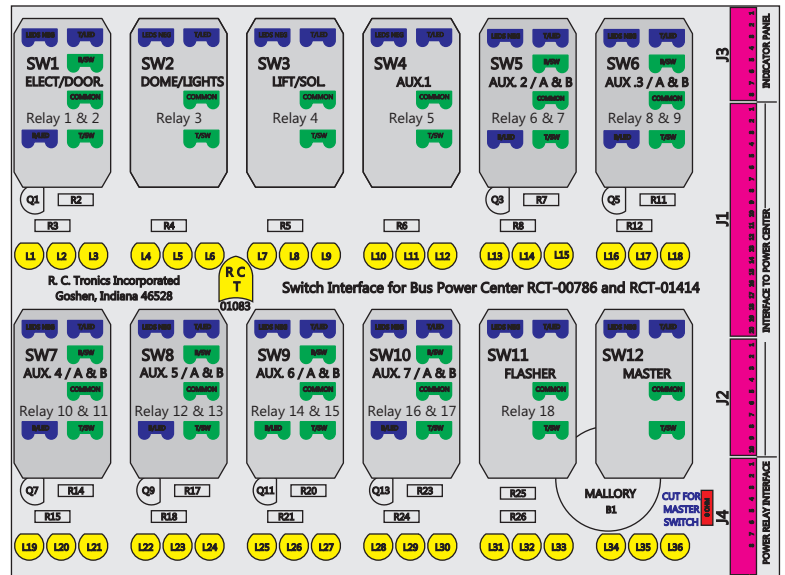

R. C. Tronics Incorporated

2573 East Kercher Road
 Goshen, Indiana 46528
 Toll Free 1-866-457-7790

Phone 1-574-642-3857
 Fax 1-574-642-3858
<http://www.rctronics.com>

RCT-01620-0_31

FAC-01620-00000

Connects to BPC.
 Order Separately
 DAT-01348-00XX0

S-01083

Mate-N-Loc Connector
 2 Pin Part Number 1-480700-0
 Tyco Pin Number 350570-1

Mate-N-Loc operates relays 6A, 6B & 7B with "IGNITION", on RCT-01760 Bus Power Center connects to J4 on RCT-01083, Dash Switch Center.

Viewed with Tyco Connector Plug-In Face Down.