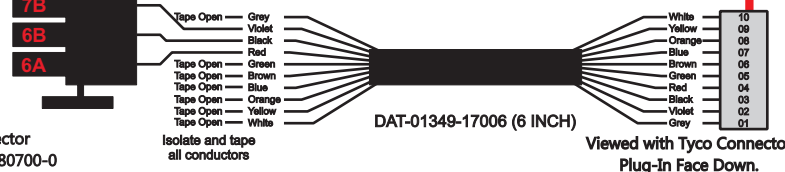

S-01083

Mate-N-Loc Connector
 2 Pin Part Number 1-480700-0
 Tyco Pin Number 350570-1

Mate-N-Loc operates relays 6A, 6B & 7B with "IGNITION", on RCT-01760 Bus Power Center connects to J4 on RCT-01083, Dash Switch Center.