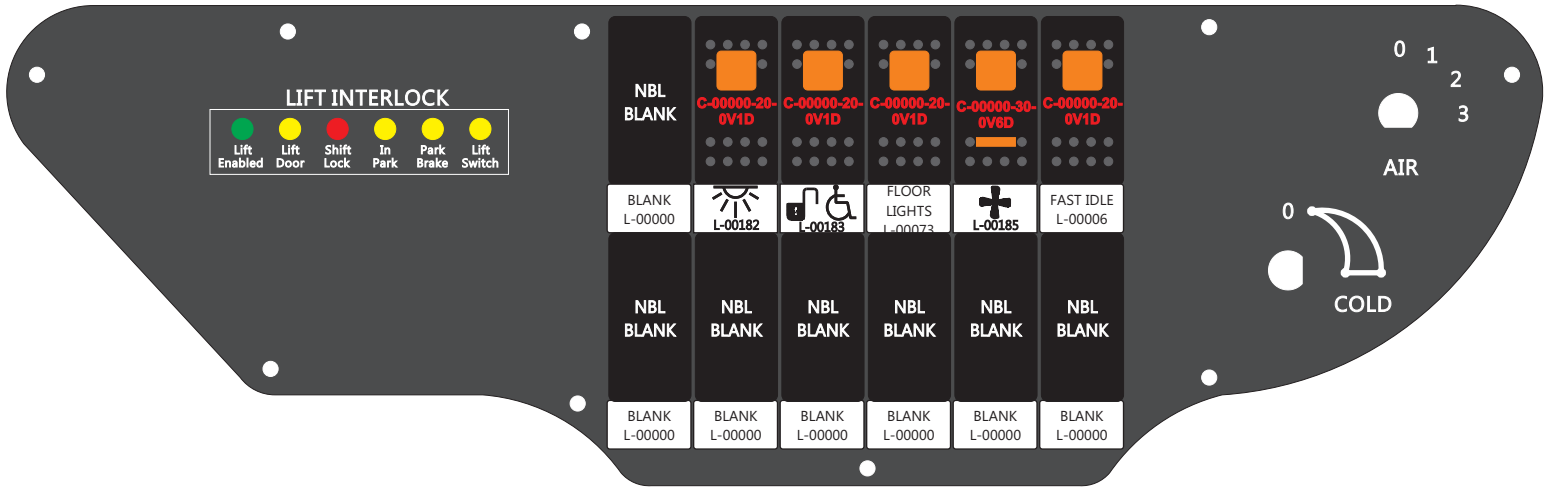

R. C. Tronics Incorporated

2573 East Kercher Road
 Goshen, Indiana 46528
 Toll Free 1-866-457-7790

Phone 1-574-642-3857
 Fax 1-574-642-3858
<http://www.rctronics.com>

RCT-01620-0_31

FAC-01620-00000

Connects to BPC.
 Order Separately
 DAT-01348-00XX0

S-01083

Mate-N-Loc Connector
 2 Pin Part Number 1-480700-0
 Tyco Pin Number 350570-1

Mate-N-Loc operates relays 6A, 6B & 7B with "IGNITION", on RCT-01760 Bus Power Center connects to J4 on RCT-01083, Dash Switch Center.

Viewed with Tyco Connector Plug-In Face Down.