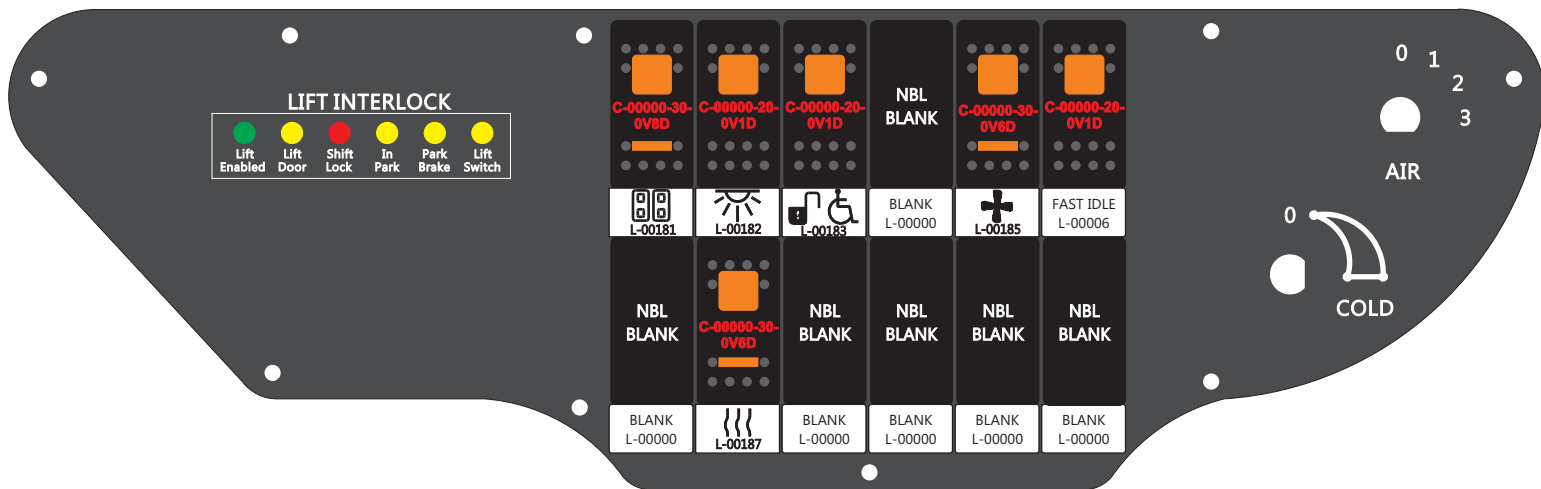

R. C. Tronics Incorporated

2573 East Kercher Road
Goshen, Indiana 46528
Toll Free 1-866-457-7790

Phone 1-574-642-3857
Fax 1-574-642-3858
<http://www.rctronics.com>

RCT-01620-0_32

FAC-01620-00000