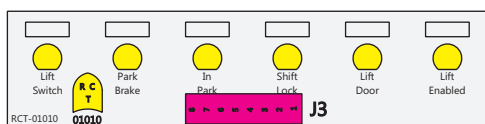

Connects to BPC.
Order Separately
DAT-01348-00XX0