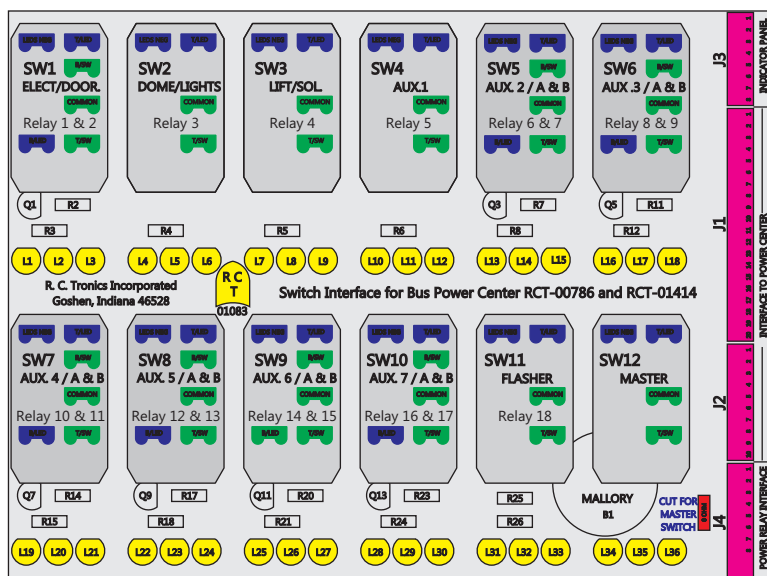

R. C. Tronics Incorporated

2573 East Kercher Road
 Goshen, Indiana 46528
 Toll Free 1-866-457-7790

Phone 1-574-642-3857
 Fax 1-574-642-3858
<http://www.rctronics.com>

RCT-01620-0_32

FAC-01620-00000

Connects to BPC.
 Order Separately
 DAT-01348-00XX0

S-01083

Mate-N-Loc operates relays 6A, 6B & 7B with "IGNITION", on RCT-01760 Bus Power Center connects to J4 on RCT-01083, Dash Switch Center.

DAT-01349-17006 (6 INCH)

Viewed with Tyco Connector Plug-In Face Down.