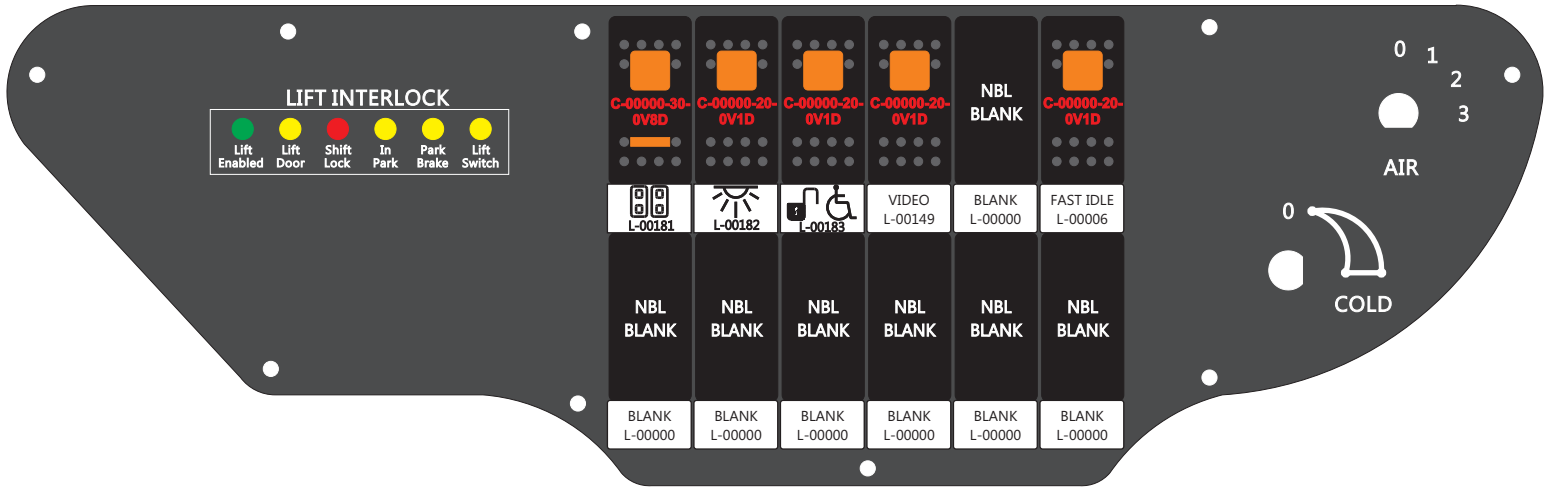

R. C. Tronics Incorporated

2573 East Kercher Road
 Goshen, Indiana 46528
 Toll Free 1-866-457-7790

Phone 1-574-642-3857
 Fax 1-574-642-3858
<http://www.rctronics.com>

RCT-01620-0_34

FAC-01620-00000

Connects to BPC.
 Order Separately
 DAT-01348-00XX0

Locating
 RED-BLACK-VIOLET
 Mate-N-Loc Connector
 2 Pin Part Number 1-480700-0
 Tyco Pin Number 350570-1

Mate-N-Loc operates relays 6A, 6B & 7B with "IGNITION", on RCT-01760 Bus Power Center connects to J4 on RCT-01083, Dash Switch Center.

Viewed with Tyco Connector Plug-In Face Down.