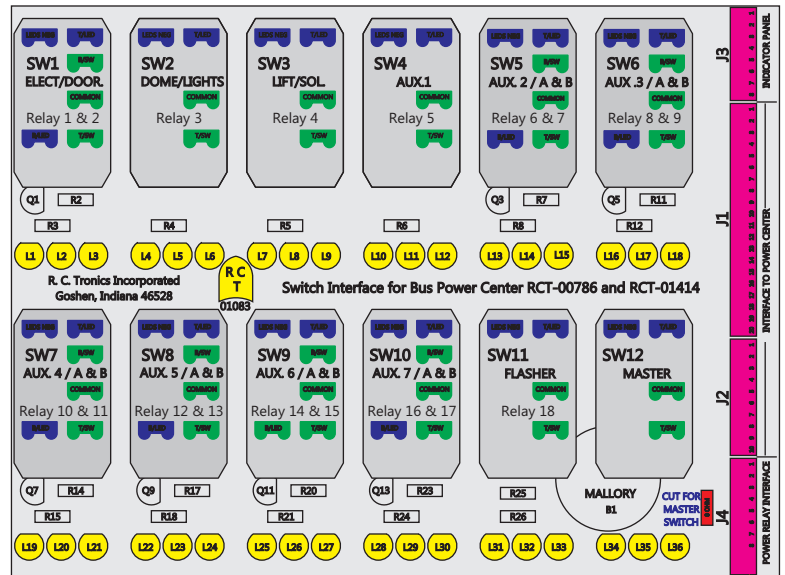

R. C. Tronics Incorporated

2573 East Kercher Road
 Goshen, Indiana 46528
 Toll Free 1-866-457-7790

Phone 1-574-642-3857
 Fax 1-574-642-3858
<http://www.rctronics.com>

RCT-01620-0_34

FAC-01620-00000

Connects to BPC.
 Order Separately
 DAT-01348-00XX0

Locating
 RED-BLACK-VIOLET
 Mate-N-Loc Connector
 2 Pin Part Number 1-480700-0
 Tyco Pin Number 350570-1

Mate-N-Loc operates relays 6A, 6B & 7B with "IGNITION", on RCT-01760 Bus Power Center connects to J4 on RCT-01083, Dash Switch Center.

Viewed with Tyco Connector Plug-In Face Down.