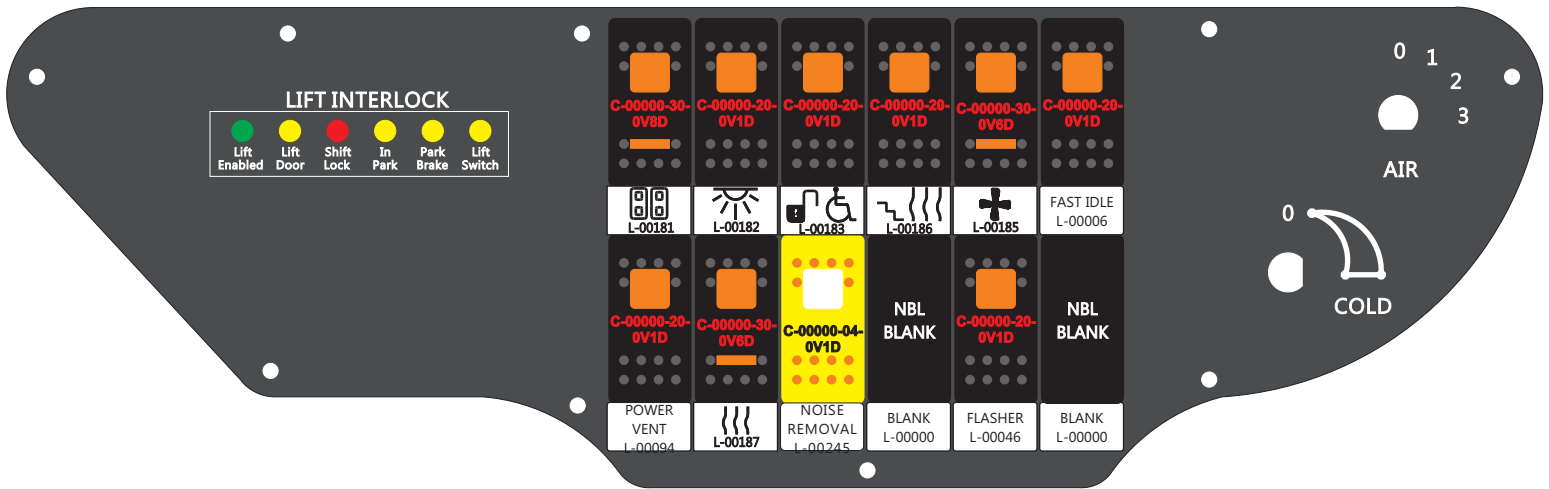

R. C. Tronics Incorporated

2573 East Kercher Road
 Goshen, Indiana 46528
 Toll Free 1-866-457-7790

Phone 1-574-642-3857
 Fax 1-574-642-3858
<http://www.rctronics.com>

RCT-01620-0_35

FAC-01620-00000

Connects to BPC.
 Order Separately
 DAT-01348-00XX0

S-01083

Mate-N-Loc Connector
 2 Pin Part Number 1-480700-0
 Tyco Pin Number 350570-1

Mate-N-Loc operates relays 6A, 6B & 7B with "IGNITION", on RCT-01760 Bus Power Center connects to J4 on RCT-01083, Dash Switch Center.