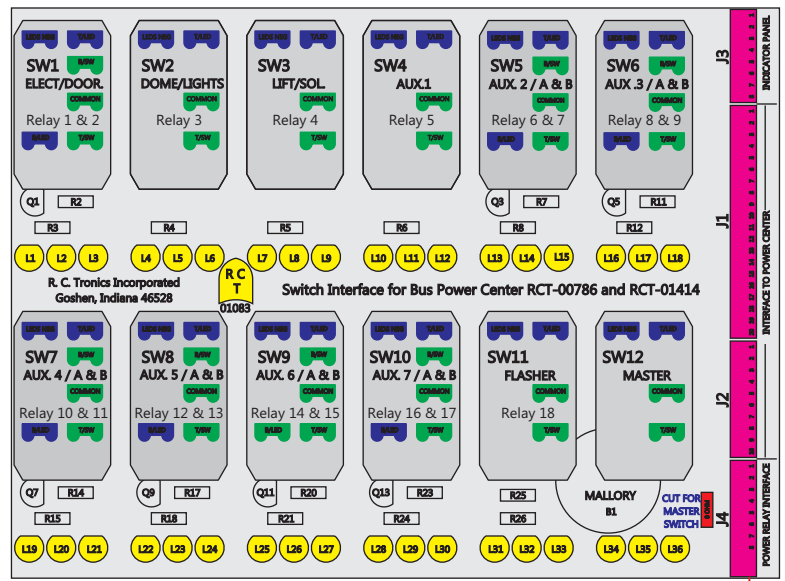

R. C. Tronics Incorporated

2573 East Kercher Road
 Goshen, Indiana 46528
 Toll Free 1-866-457-7790

Phone 1-574-642-3857
 Fax 1-574-642-3858
<http://www.rctronics.com>

RCT-01620-0_35

FAC-01620-00000

Connects to BPC.
 Order Separately
 DAT-01348-00XX0

S-01083

Mate-N-Loc Connector
 2 Pin Part Number 1-480700-0
 Tyco Pin Number 350570-1

Mate-N-Loc operates relays 6A, 6B & 7B with "IGNITION", on RCT-01760 Bus Power Center connects to J4 on RCT-01083, Dash Switch Center.