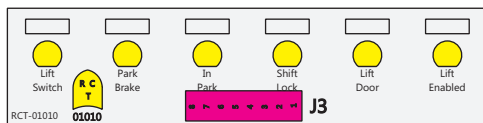

Connects to BPC.
Order Separately
DAT-01348-00XX0