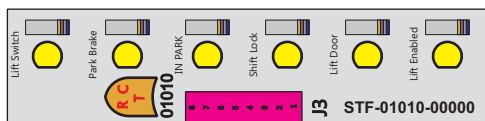

Connects to BPC.  
 Order Separately  
 DAT-01348-00XX0

S-01083

Mate-N-Loc operates relays 6A, 6B & 7B with "IGNITION", on RCT-01760 Bus Power Center connects to J4 on RCT-01083, Dash Switch Center.

DAT-01349-17006 (6 INCH)