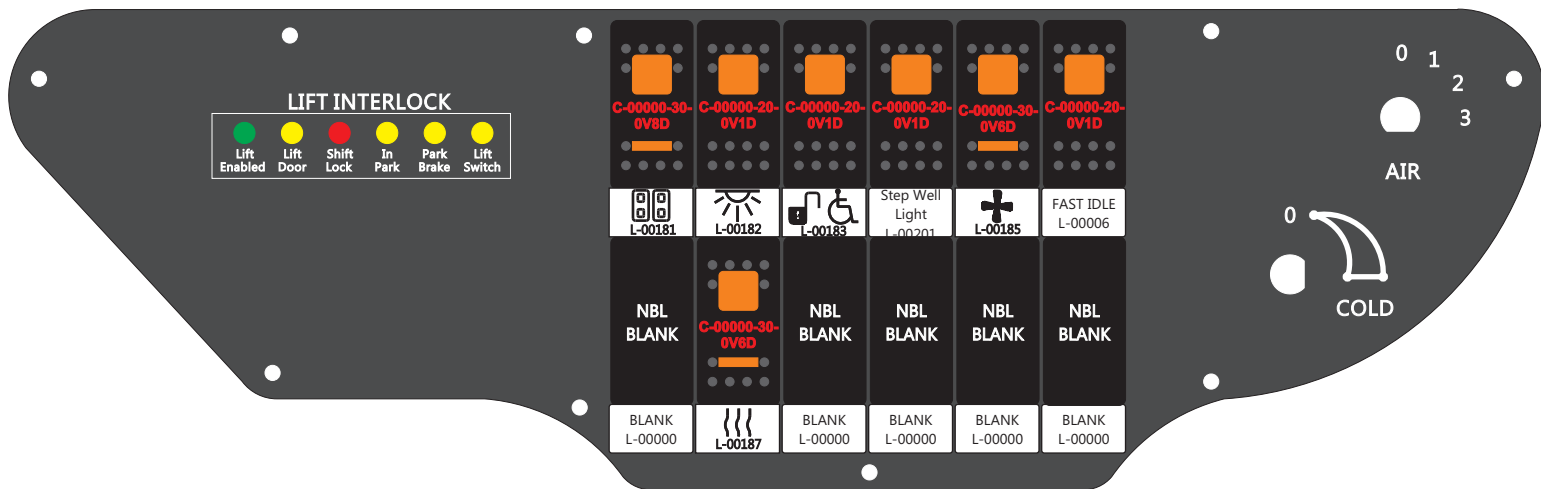

R. C. Tronics Incorporated

2573 East Kercher Road
Goshen, Indiana 46528
Toll Free 1-866-457-7790

Phone 1-574-642-3857
Fax 1-574-642-3858
<http://www.rctronics.com>

RCT-01620-0_36

FAC-01620-00000