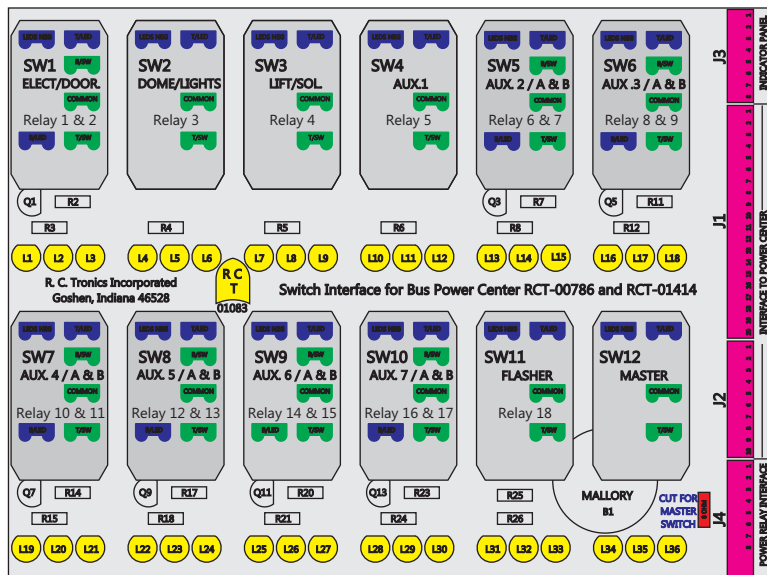

# R. C. Tronics Incorporated

2573 East Kercher Road  
 Goshen, Indiana 46528  
 Toll Free 1-866-457-7790

Phone 1-574-642-3857  
 Fax 1-574-642-3858  
<http://www.rctronics.com>

RCT-01620-0\_36

FAC-01620-00000

Connects to BPC.  
 Order Separately  
 DAT-01348-00XX0

S-01083

Mate-N-Loc operates relays 6A, 6B & 7B with "IGNITION", on RCT-01760 Bus Power Center connects to J4 on RCT-01083, Dash Switch Center.

DAT-01349-17006 (6 INCH)

Viewed with Tyco Connector Plug-In Face Down.