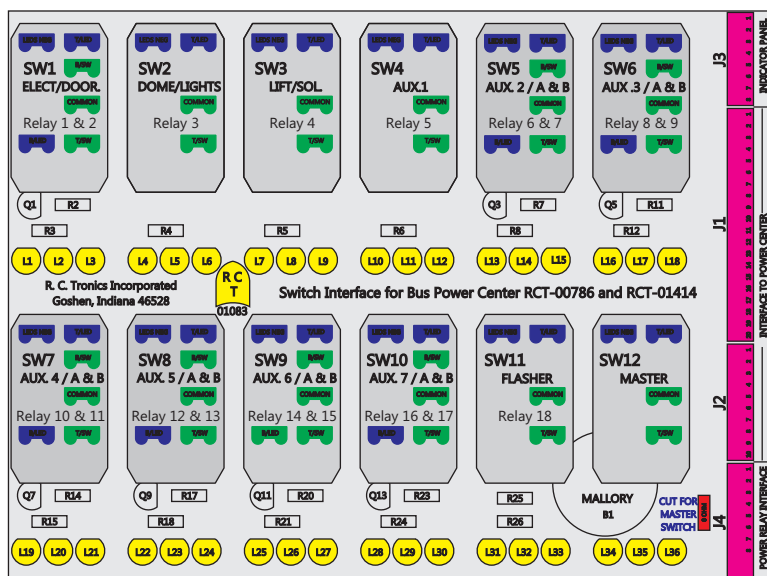

R. C. Tronics Incorporated

2573 East Kercher Road
 Goshen, Indiana 46528
 Toll Free 1-866-457-7790

Phone 1-574-642-3857
 Fax 1-574-642-3858
<http://www.rctronics.com>

RCT-01620-0_37

FAC-01620-00000

Connects to BPC.
 Order Separately
 DAT-01348-00XX0

S-01083

Mate-N-Loc Connector
 2 Pin Part Number 1-480700-0
 Tyco Pin Number 350570-1

Mate-N-Loc operates relays 6A, 6B & 7B with "IGNITION", on RCT-01760 Bus Power Center connects to J4 on RCT-01083, Dash Switch Center.

Isolate and tape all conductors
 Viewed with Tyco Connector Plug-In Face Down.