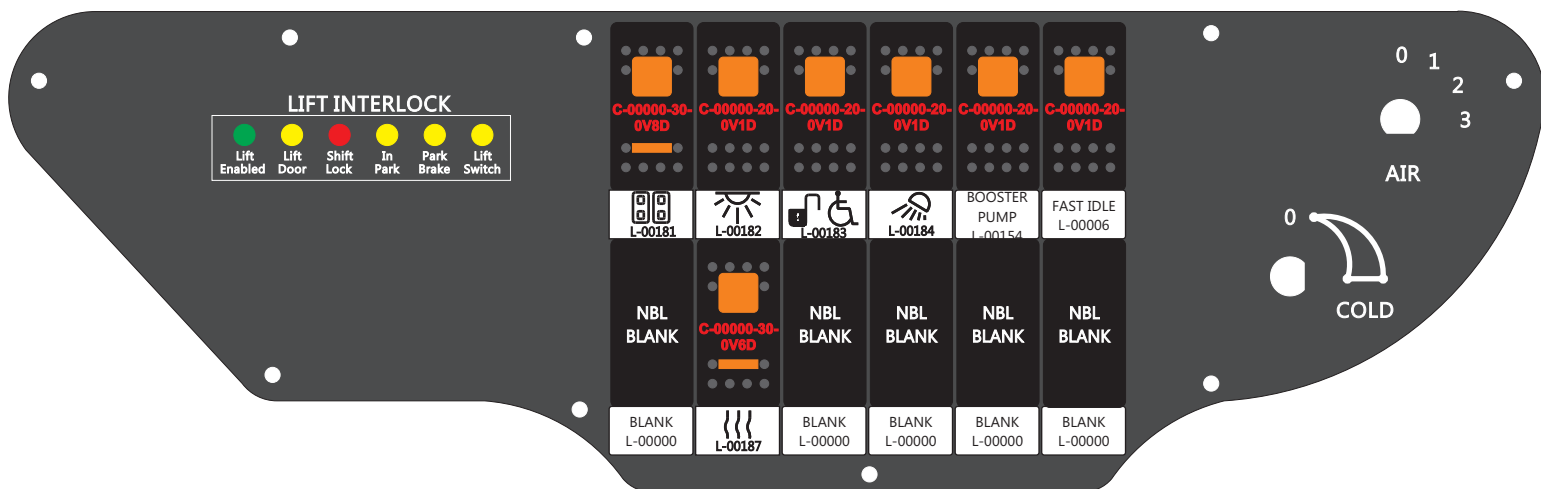

R. C. Tronics Incorporated

2573 East Kercher Road
Goshen, Indiana 46528
Toll Free 1-866-457-7790

Phone 1-574-642-3857
Fax 1-574-642-3858
<http://www.rctronics.com>

RCT-01620-0_37

FAC-01620-00000