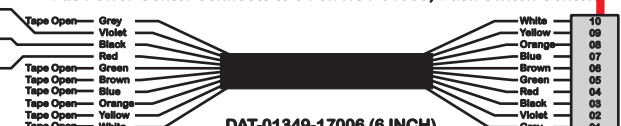

S-01083

Mate-N-Loc Connector
 2 Pin Part Number 1-480700-0
 Tyco Pin Number 350570-1

Mate-N-Loc operates relays 6A, 6B & 7B with "IGNITION", on RCT-01760 Bus Power Center connects to J4 on RCT-01083, Dash Switch Center.