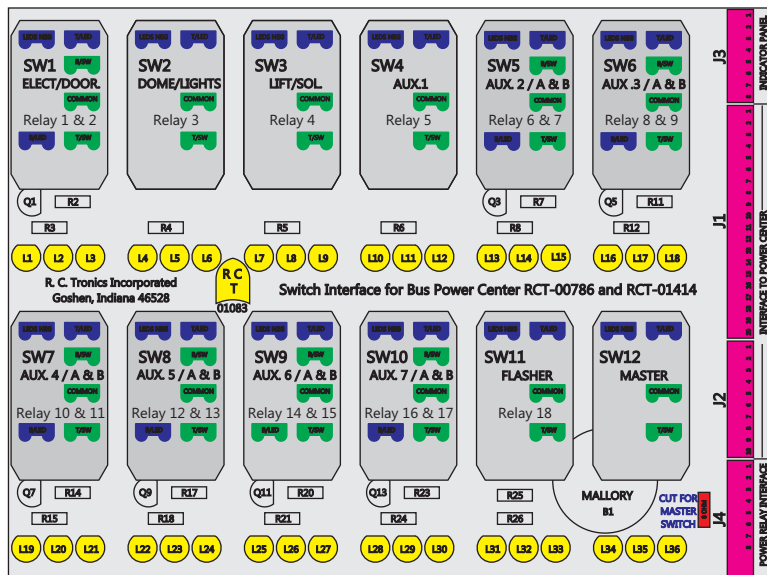

R. C. Tronics Incorporated

2573 East Kercher Road
 Goshen, Indiana 46528
 Toll Free 1-866-457-7790

Phone 1-574-642-3857
 Fax 1-574-642-3858
<http://www.rctronics.com>

RCT-01620-0_38

FAC-01620-00000

Connects to BPC.
 Order Separately
 DAT-01348-00XX0

Locating
RED-BLACK-VIOLET
 Mate-N-Loc Connector
 2 Pin Part Number 1-480700-0
 Tyco Pin Number 350570-1

Mate-N-Loc operates relays 6A, 6B & 7B with "IGNITION", on RCT-01760 Bus Power Center connects to J4 on RCT-01083, Dash Switch Center.

Isolate and tape all conductors
 DAT-01349-17006 (6 INCH)
 Viewed with Tyco Connector Plug-In Face Down.