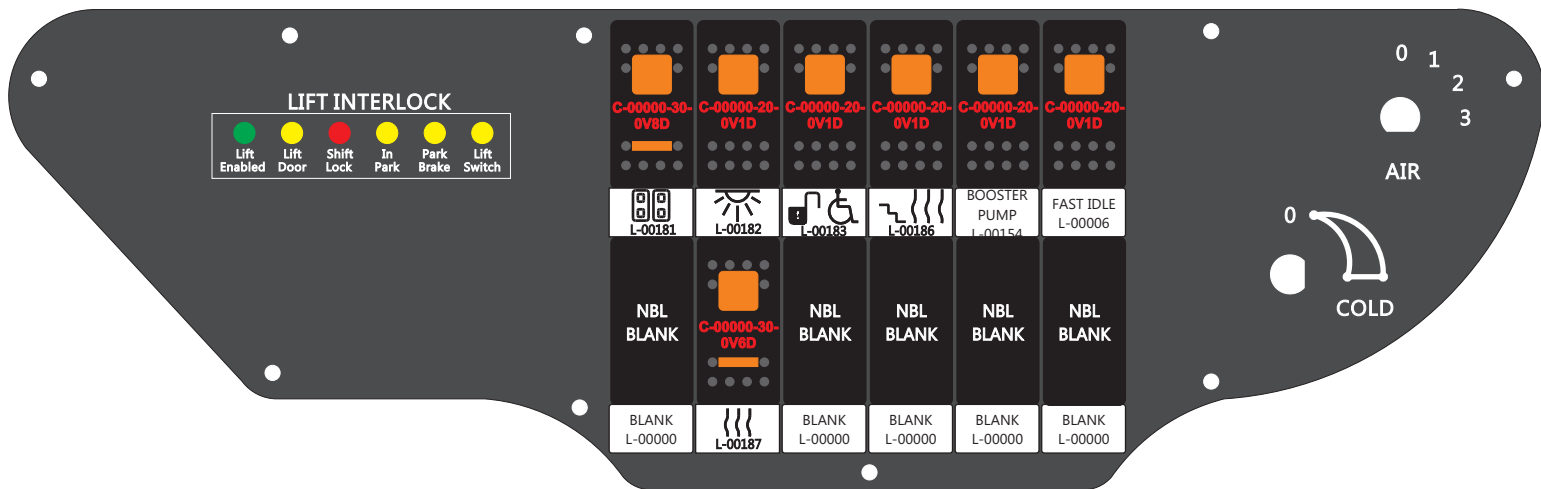

R. C. Tronics Incorporated

2573 East Kercher Road
Goshen, Indiana 46528
Toll Free 1-866-457-7790

Phone 1-574-642-3857
Fax 1-574-642-3858
<http://www.rctronics.com>

RCT-01620-0_38

FAC-01620-00000