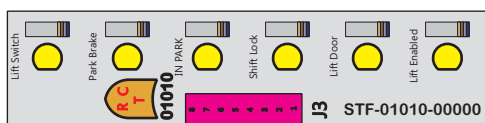

Connects to BPC.
Order Separately
DAT-01348-00XX0