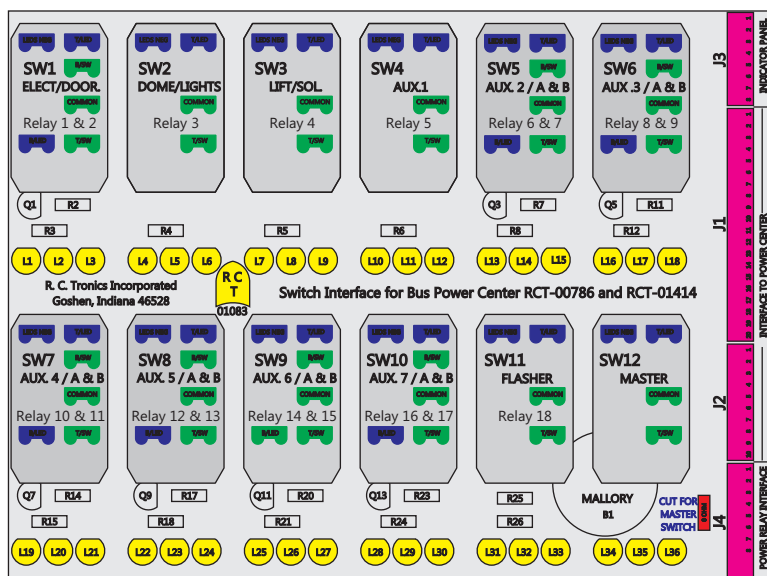

R. C. Tronics Incorporated

2573 East Kercher Road
 Goshen, Indiana 46528
 Toll Free 1-866-457-7790

Phone 1-574-642-3857
 Fax 1-574-642-3858
<http://www.rctronics.com>

RCT-01620-0_39

FAC-01620-00000

Connects to BPC.
 Order Separately
 DAT-01348-00XX0

S-01083

Mate-N-Loc Connector
 2 Pin Part Number 1-480700-0
 Tyco Pin Number 350570-1

Mate-N-Loc operates relays 6A, 6B & 7B with "IGNITION", on RCT-01760
 Bus Power Center connects to J4 on RCT-01083, Dash Switch Center.

Isolate and tape all conductors
 Viewed with Tyco Connector Plug-In Face Down.