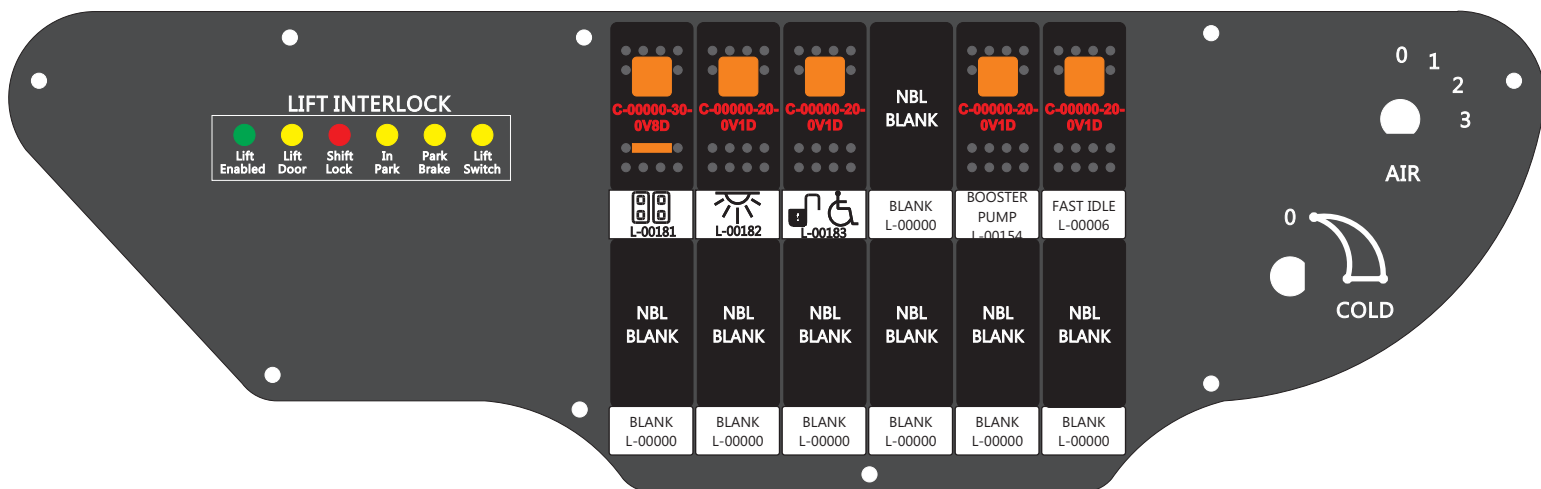

R. C. Tronics Incorporated

2573 East Kercher Road
Goshen, Indiana 46528
Toll Free 1-866-457-7790

Phone 1-574-642-3857
Fax 1-574-642-3858
<http://www.rctronics.com>

RCT-01620-0_39

FAC-01620-00000