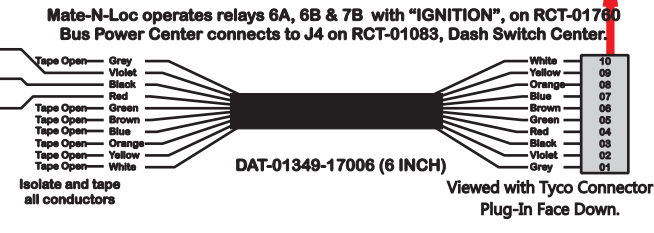

R. C. Tronics Incorporated

2573 East Kercher Road
Goshen, Indiana 46528
Toll Free 1-866-457-7790

Phone 1-574-642-3857
Fax 1-574-642-3858
<http://www.rctronics.com>

RCT-01620-0_40

FAC-01620-00000

Connects to BPC.
Order Separately
DAT-01348-00XX0

S-01083

Mate-N-Loc operates relays 6A, 6B & 7B with "IGNITION", on RCT-01760 Bus Power Center connects to J4 on RCT-01083, Dash Switch Center.