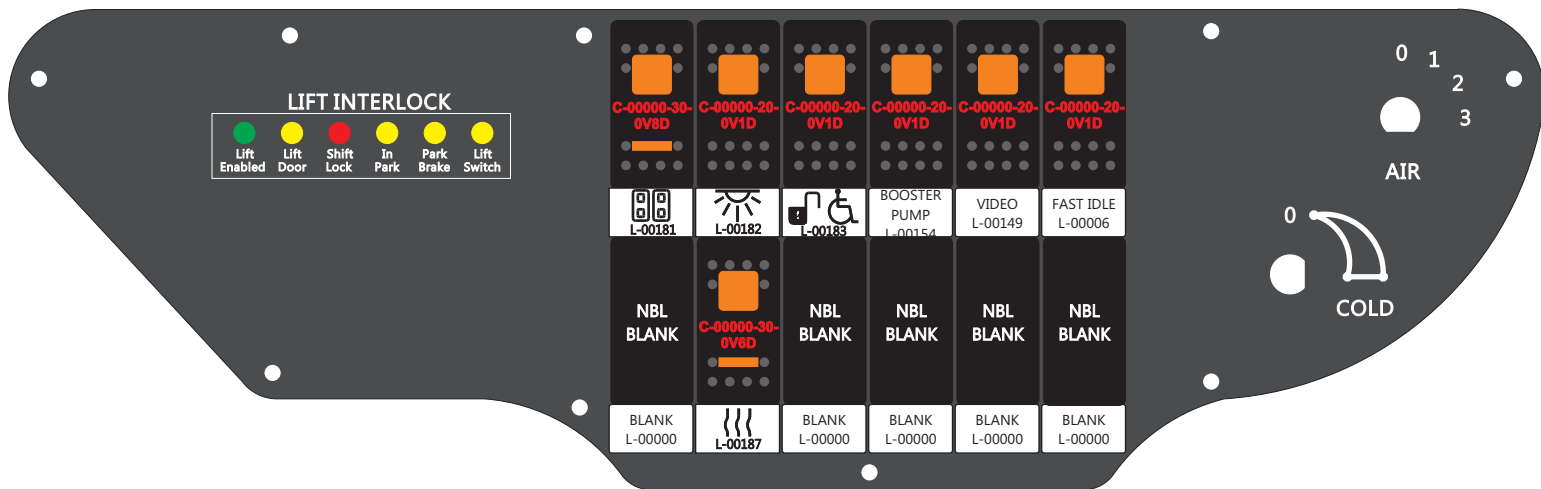

R. C. Tronics Incorporated

2573 East Kercher Road
Goshen, Indiana 46528
Toll Free 1-866-457-7790

Phone 1-574-642-3857
Fax 1-574-642-3858
<http://www.rctronics.com>

RCT-01620-0_40

FAC-01620-00000