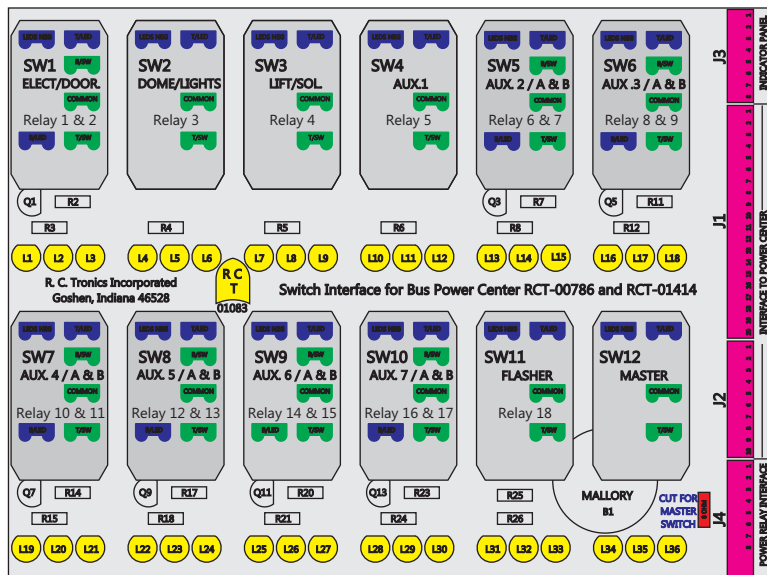

R. C. Tronics Incorporated

2573 East Kercher Road
Goshen, Indiana 46528
Toll Free 1-866-457-7790

Phone 1-574-642-3857
Fax 1-574-642-3858
<http://www.rctronics.com>

RCT-01620-0_40

FAC-01620-00000

Connects to BPC.
Order Separately
DAT-01348-00XX0

S-01083

Mate-N-Loc operates relays 6A, 6B & 7B with "IGNITION", on RCT-01760 Bus Power Center connects to J4 on RCT-01083, Dash Switch Center.