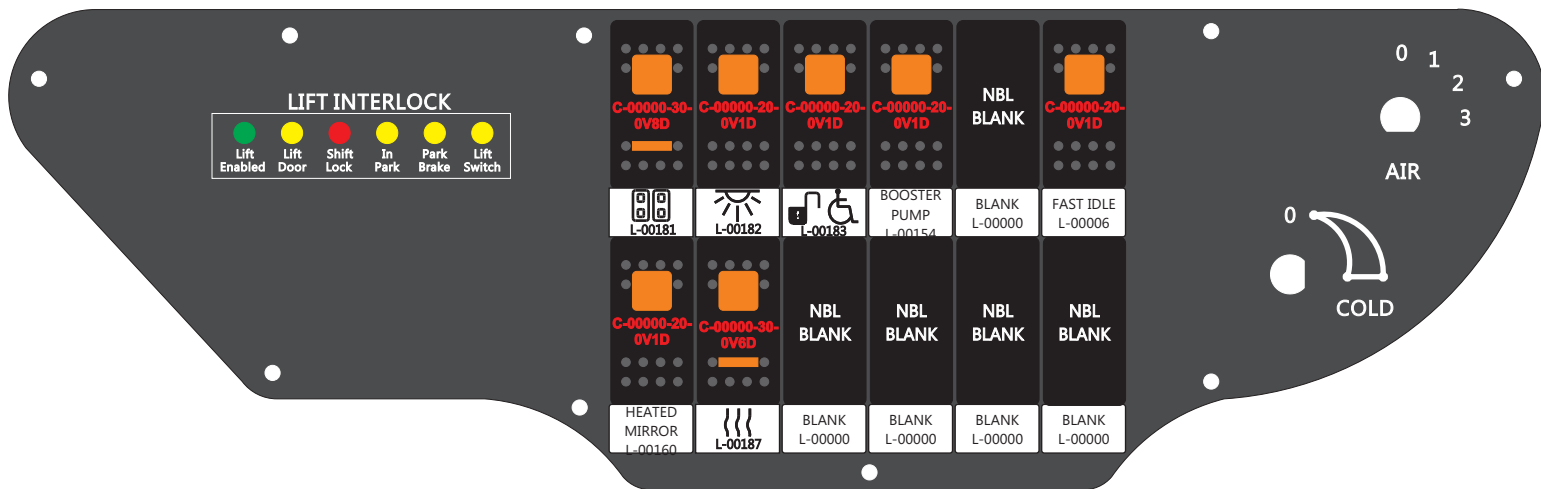

R. C. Tronics Incorporated

2573 East Kercher Road
Goshen, Indiana 46528
Toll Free 1-866-457-7790

Phone 1-574-642-3857
Fax 1-574-642-3858
<http://www.rctronics.com>

RCT-01620-0_41

FAC-01620-00000