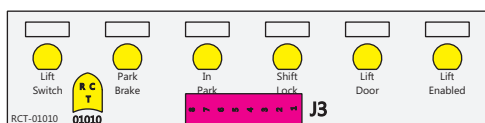

Connects to BPC.
Order Separately
DAT-01348-00XX0