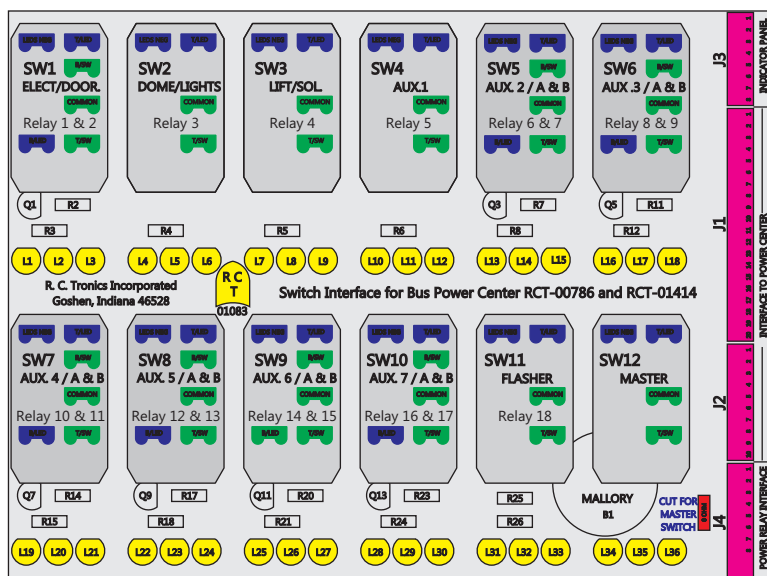

R. C. Tronics Incorporated

2573 East Kercher Road
 Goshen, Indiana 46528
 Toll Free 1-866-457-7790

Phone 1-574-642-3857
 Fax 1-574-642-3858
<http://www.rctronics.com>

RCT-01620-0_41

FAC-01620-00000

Connects to BPC.
 Order Separately
 DAT-01348-00XX0

S-01083

Mate-N-Loc operates relays 6A, 6B & 7B with "IGNITION", on RCT-01760 Bus Power Center connects to J4 on RCT-01083, Dash Switch Center.