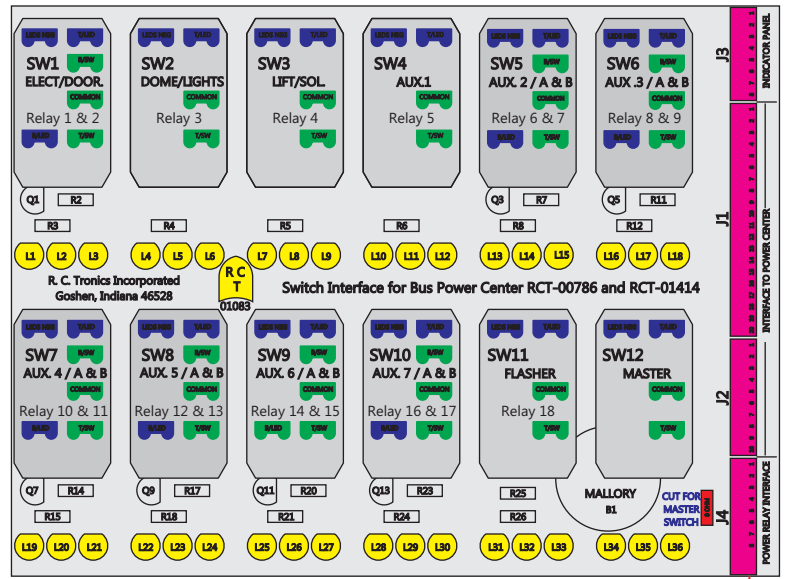

# R. C. Tronics Incorporated

2573 East Kercher Road  
 Goshen, Indiana 46528  
 Toll Free 1-866-457-7790

Phone 1-574-642-3857  
 Fax 1-574-642-3858  
<http://www.rctronics.com>

RCT-01620-0\_42

FAC-01620-00000

Connects to BPC.  
 Order Separately  
 DAT-01348-00XX0

S-01083

Mate-N-Loc operates relays 6A, 6B & 7B with "IGNITION", on RCT-01760 Bus Power Center connects to J4 on RCT-01083, Dash Switch Center.