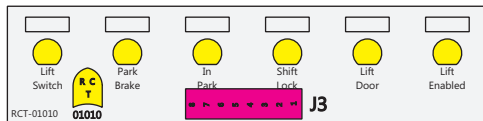

Connects to BPC.  
 Order Separately  
 DAT-01348-00XX0

S-01083

Mate-N-Loc operates relays 6A, 6B & 7B with "IGNITION", on RCT-01760 Bus Power Center connects to J4 on RCT-01083, Dash Switch Center.