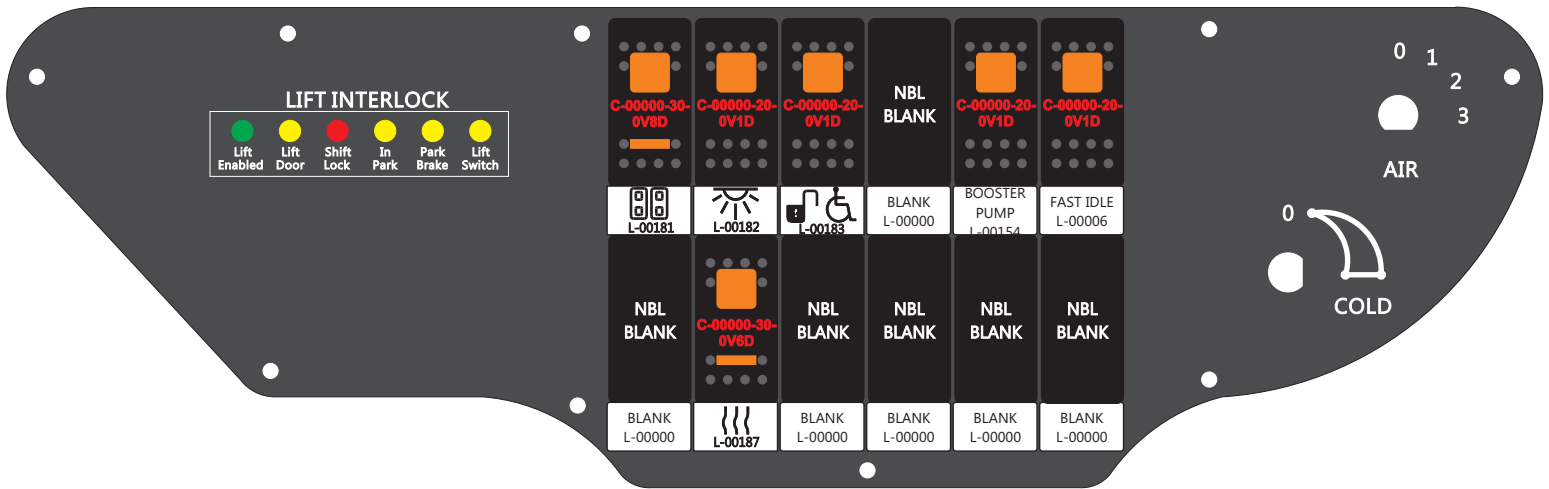

R. C. Tronics Incorporated

2573 East Kercher Road
Goshen, Indiana 46528
Toll Free 1-866-457-7790

Phone 1-574-642-3857
Fax 1-574-642-3858
<http://www.rctronics.com>

RCT-01620-0_42

FAC-01620-00000