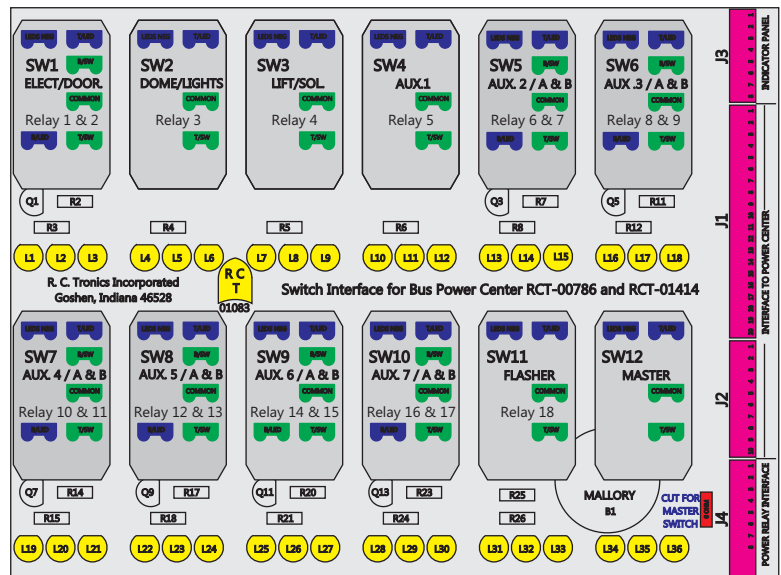

# R. C. Tronics Incorporated

2573 East Kercher Road  
 Goshen, Indiana 46528  
 Toll Free 1-866-457-7790

Phone 1-574-642-3857  
 Fax 1-574-642-3858  
<http://www.rctronics.com>

RCT-01620-0\_\_43

FAC-01620-00000

Connects to BPC.  
 Order Separately  
 DAT-01348-00XX0

S-01083

Locating  
 RED-BLACK-VIOLET  
 Mate-N-Loc Connector  
 2 Pin Part Number 1-480700-0  
 Tyco Pin Number 350570-1

Mate-N-Loc operates relays 6A, 6B & 7B with "IGNITION", on RCT-01760 Bus Power Center connects to J4 on RCT-01083, Dash Switch Center.

Viewed with Tyco Connector  
 Plug-In Face Down.