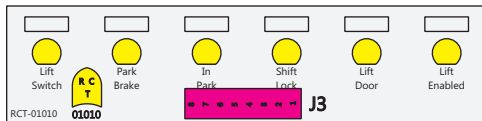

Connects to BPC.  
 Order Separately  
 DAT-01348-00XX0

S-01083

Locating  
 RED-BLACK-VIOLET  
 Mate-N-Loc Connector  
 2 Pin Part Number 1-480700-0  
 Tyco Pin Number 350570-1

Mate-N-Loc operates relays 6A, 6B & 7B with "IGNITION", on RCT-01760 Bus Power Center connects to J4 on RCT-01083, Dash Switch Center.