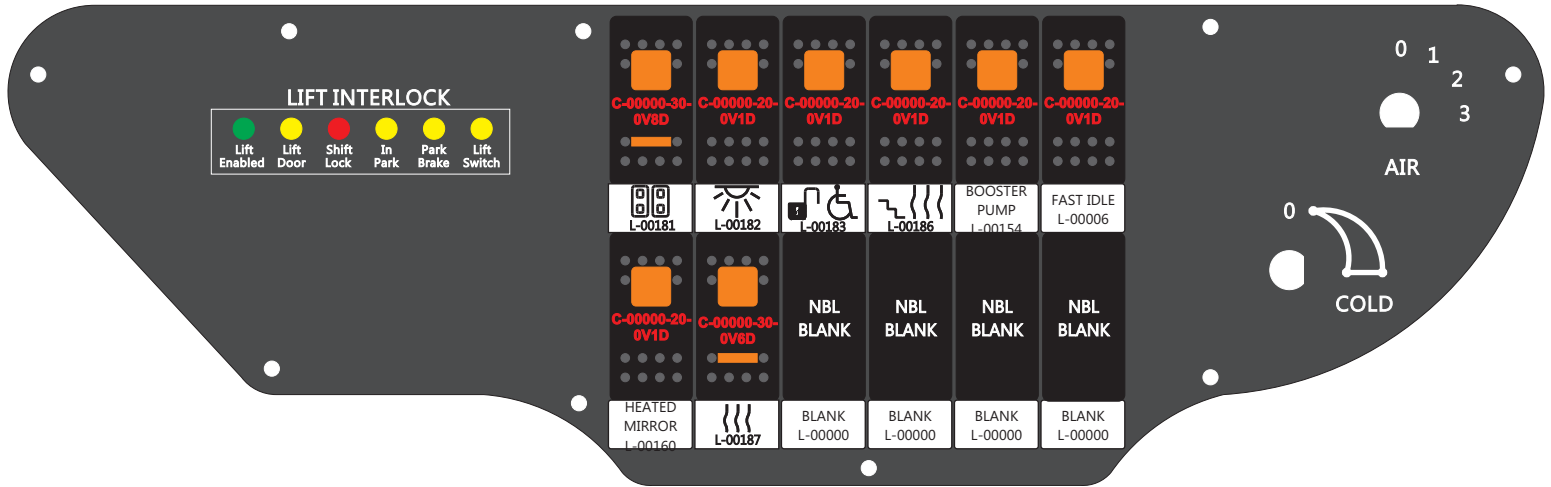

R. C. Tronics Incorporated

2573 East Kercher Road
Goshen, Indiana 46528
Toll Free 1-866-457-7790

Phone 1-574-642-3857
Fax 1-574-642-3858
<http://www.rctronics.com>

RCT-01620-0__43

FAC-01620-00000