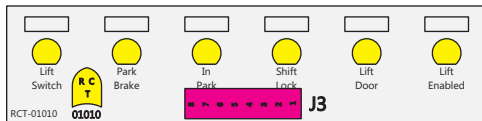

Connects to BPC.
Order Separately
DAT-01348-00XX0