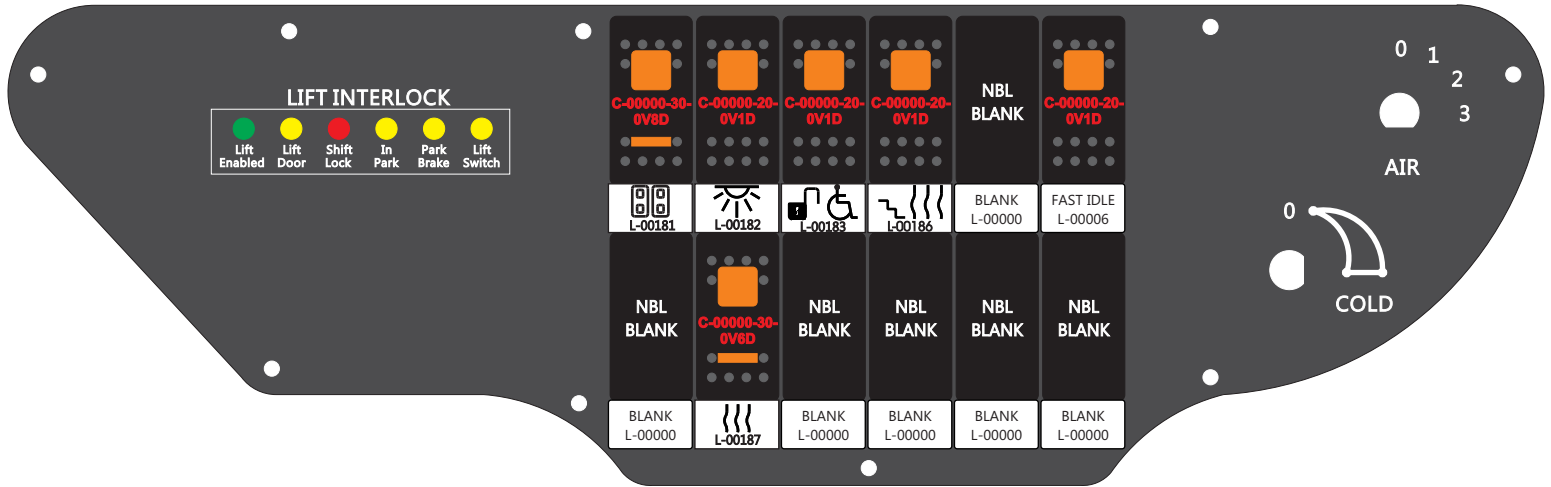

R. C. Tronics Incorporated

2573 East Kercher Road
Goshen, Indiana 46528
Toll Free 1-866-457-7790

Phone 1-574-642-3857
Fax 1-574-642-3858
<http://www.rctronics.com>

RCT-01620-0__46

FAC-01620-00000