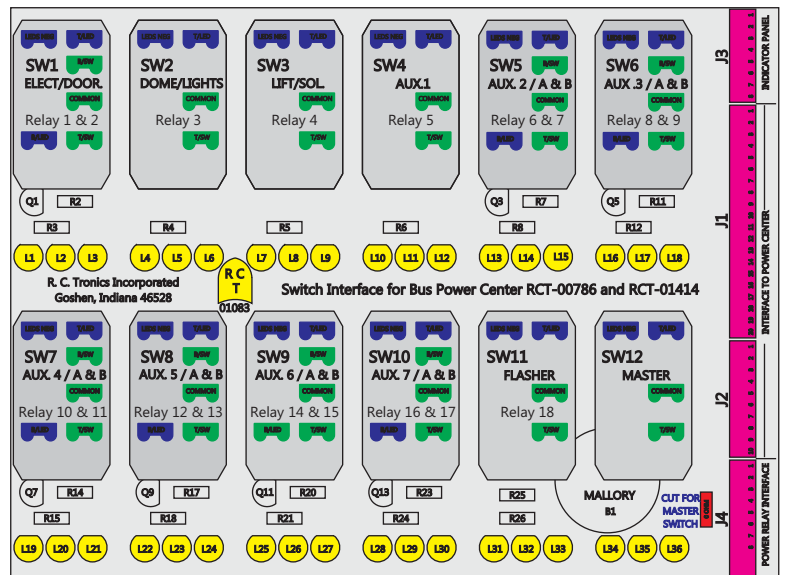

R. C. Tronics Incorporated

2573 East Kercher Road
 Goshen, Indiana 46528
 Toll Free 1-866-457-7790

Phone 1-574-642-3857
 Fax 1-574-642-3858
<http://www.rctronics.com>

RCT-01620-0__46

FAC-01620-00000

Connects to BPC.
 Order Separately
 DAT-01348-00XX0

S-01083

Mate-N-Loc Connector
 2 Pin Part Number 1-480700-0
 Tyco Pin Number 350570-1

Mate-N-Loc operates relays 6A, 6B & 7B with "IGNITION", on RCT-01760 Bus Power Center connects to J4 on RCT-01083, Dash Switch Center.

DAT-01349-17006 (6 INCH)

Viewed with Tyco Connector Plug-In Face Down.