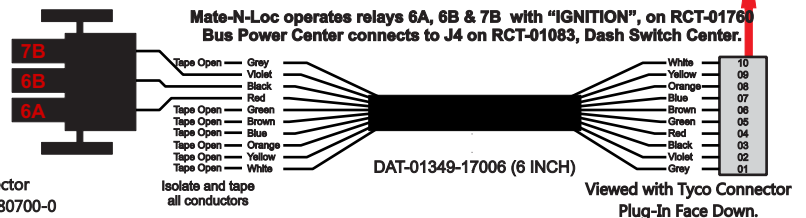

R. C. Tronics Incorporated

2573 East Kercher Road
 Goshen, Indiana 46528
 Toll Free 1-866-457-7790

Phone 1-574-642-3857
 Fax 1-574-642-3858
<http://www.rctronics.com>

RCT-01620-0__46

FAC-01620-00000

Connects to BPC.
 Order Separately
 DAT-01348-00XX0

S-01083

Mate-N-Loc Connector
 2 Pin Part Number 1-480700-0
 Tyco Pin Number 350570-1

Mate-N-Loc operates relays 6A, 6B & 7B with "IGNITION", on RCT-01760 Bus Power Center connects to J4 on RCT-01083, Dash Switch Center.

DAT-01349-17006 (6 INCH)

Viewed with Tyco Connector Plug-In Face Down.