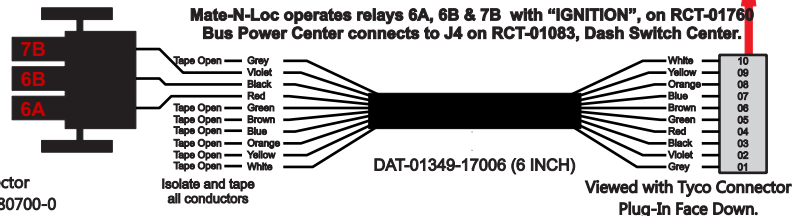

R. C. Tronics Incorporated

2573 East Kercher Road
 Goshen, Indiana 46528
 Toll Free 1-866-457-7790

Phone 1-574-642-3857
 Fax 1-574-642-3858
<http://www.rctronics.com>

RCT-01620-0__47

FAC-01620-00000

Connects to BPC.
 Order Separately
 DAT-01348-00XX0

S-01083

Locating
 RED-BLACK-VIOLET
 Mate-N-Loc Connector
 2 Pin Part Number 1-480700-0
 Tyco Pin Number 350570-1

Mate-N-Loc operates relays 6A, 6B & 7B with "IGNITION", on RCT-01760
 Bus Power Center connects to J4 on RCT-01083, Dash Switch Center.

DAT-01349-17006 (6 INCH)

Viewed with Tyco Connector
 Plug-In Face Down.