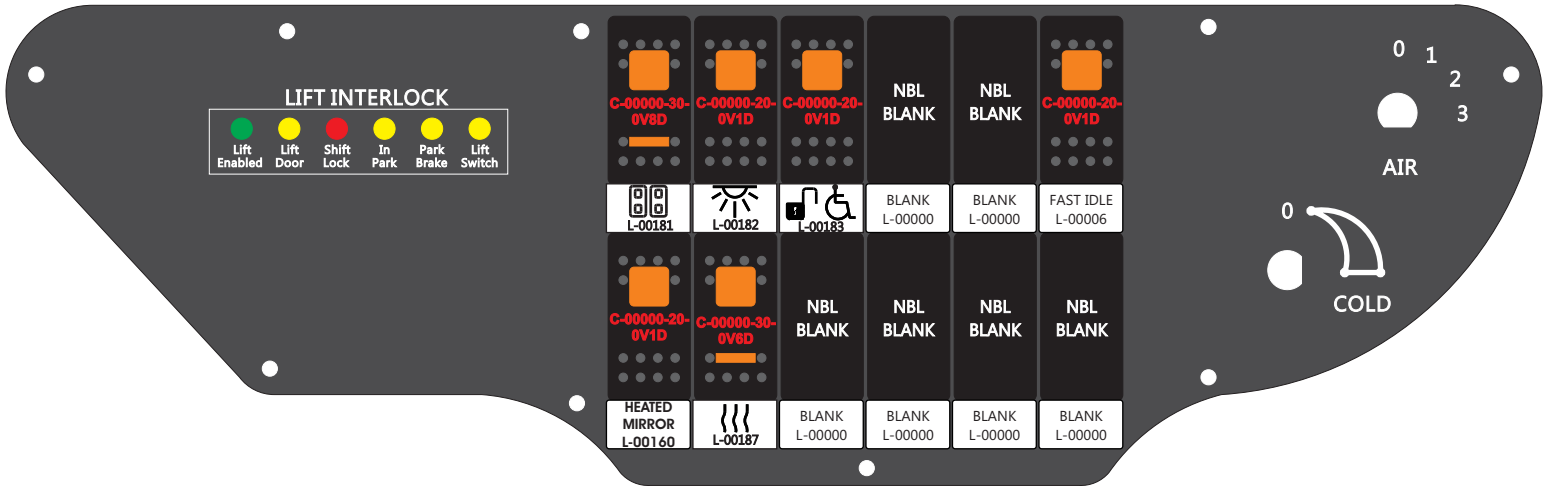

R. C. Tronics Incorporated

2573 East Kercher Road
Goshen, Indiana 46528
Toll Free 1-866-457-7790

Phone 1-574-642-3857
Fax 1-574-642-3858
<http://www.rctronics.com>

RCT-01620-0__47

FAC-01620-00000