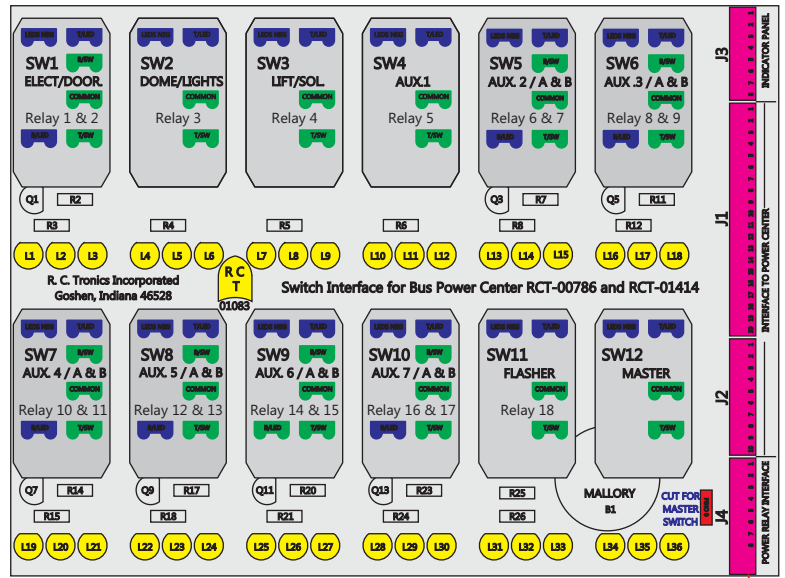

R. C. Tronics Incorporated

2573 East Kercher Road
 Goshen, Indiana 46528
 Toll Free 1-866-457-7790

Phone 1-574-642-3857
 Fax 1-574-642-3858
<http://www.rctronics.com>

RCT-01620-0__47

FAC-01620-00000

Connects to BPC.
 Order Separately
 DAT-01348-00XX0

S-01083

Locating
 RED-BLACK-VIOLET
 Mate-N-Loc Connector
 2 Pin Part Number 1-480700-0
 Tyco Pin Number 350570-1

Mate-N-Loc operates relays 6A, 6B & 7B with "IGNITION", on RCT-01760
 Bus Power Center connects to J4 on RCT-01083, Dash Switch Center.

DAT-01349-17006 (6 INCH)

Viewed with Tyco Connector
 Plug-In Face Down.