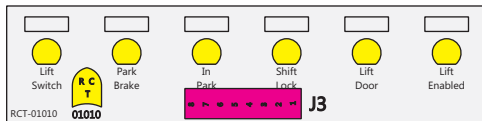

Connects to BPC.  
 Order Separately  
 DAT-01348-00XX0

S-01083

Locating  
 RED-BLACK-VIOLET  
 Mate-N-Loc Connector  
 2 Pin Part Number 1-480700-0  
 Tyco Pin Number 350570-1

Mate-N-Loc operates relays 6A, 6B & 7B with "IGNITION", on RCT-01760  
 Bus Power Center connects to J4 on RCT-01083, Dash Switch Center.