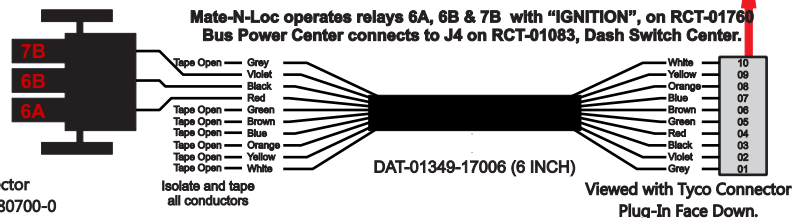

Connects to BPC.  
 Order Separately  
 DAT-01348-00XX0

S-01083

Locating  
 RED-BLACK-VIOLET  
 Mate-N-Loc Connector  
 2 Pin Part Number 1-480700-0  
 Tyco Pin Number 350570-1

Mate-N-Loc operates relays 6A, 6B & 7B with "IGNITION", on RCT-01760  
 Bus Power Center connects to J4 on RCT-01083, Dash Switch Center.

DAT-01349-17006 (6 INCH)

Viewed with Tyco Connector  
 Plug-In Face Down.