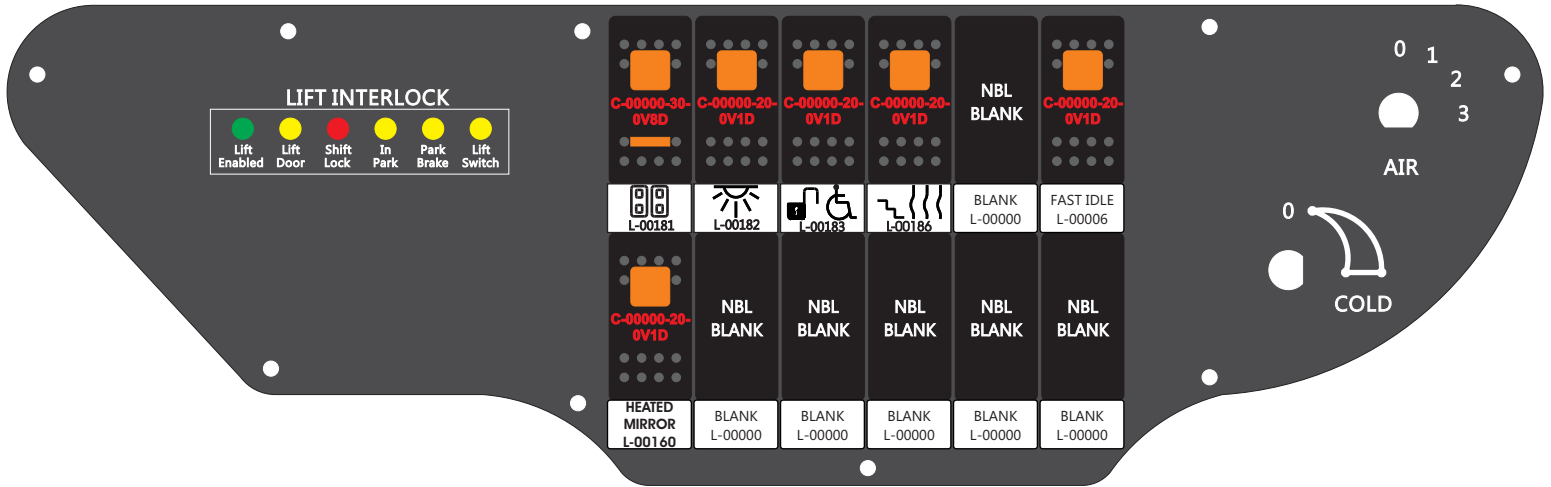

R. C. Tronics Incorporated

2573 East Kercher Road
Goshen, Indiana 46528
Toll Free 1-866-457-7790

Phone 1-574-642-3857
Fax 1-574-642-3858
<http://www.rctronics.com>

RCT-01620-0__48

FAC-01620-00000