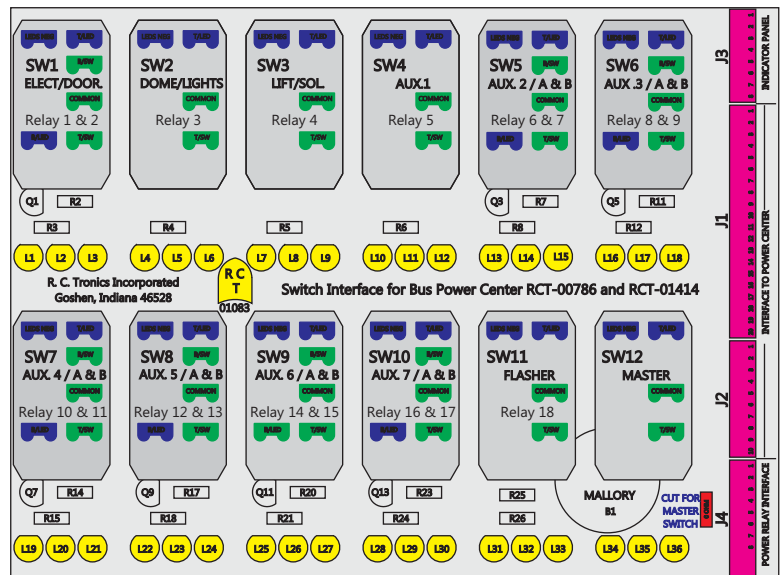

# R. C. Tronics Incorporated

2573 East Kercher Road  
 Goshen, Indiana 46528  
 Toll Free 1-866-457-7790

Phone 1-574-642-3857  
 Fax 1-574-642-3858  
<http://www.rctronics.com>

RCT-01620-0\_\_48

FAC-01620-00000

Connects to BPC.  
 Order Separately  
 DAT-01348-00XX0

S-01083

Locating  
 RED-BLACK-VIOLET  
 Mate-N-Loc Connector  
 2 Pin Part Number 1-480700-0  
 Tyco Pin Number 350570-1

Mate-N-Loc operates relays 6A, 6B & 7B with "IGNITION", on RCT-01760  
 Bus Power Center connects to J4 on RCT-01083, Dash Switch Center.

DAT-01349-17006 (6 INCH)

Viewed with Tyco Connector  
 Plug-In Face Down.