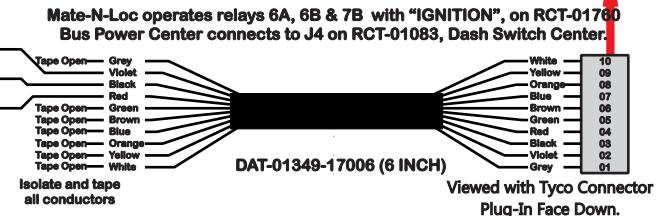

R. C. Tronics Incorporated

2573 East Kercher Road
Goshen, Indiana 46528
Toll Free 1-866-457-7790

Phone 1-574-642-3857
Fax 1-574-642-3858
<http://www.rctronics.com>

RCT-01620-0_50

FAC-01620-00000

Connects to BPC.
Order Separately
DAT-01348-00XX0

S-01083

Mate-N-Loc operates relays 6A, 6B & 7B with "IGNITION", on RCT-01760 Bus Power Center connects to J4 on RCT-01083, Dash Switch Center.