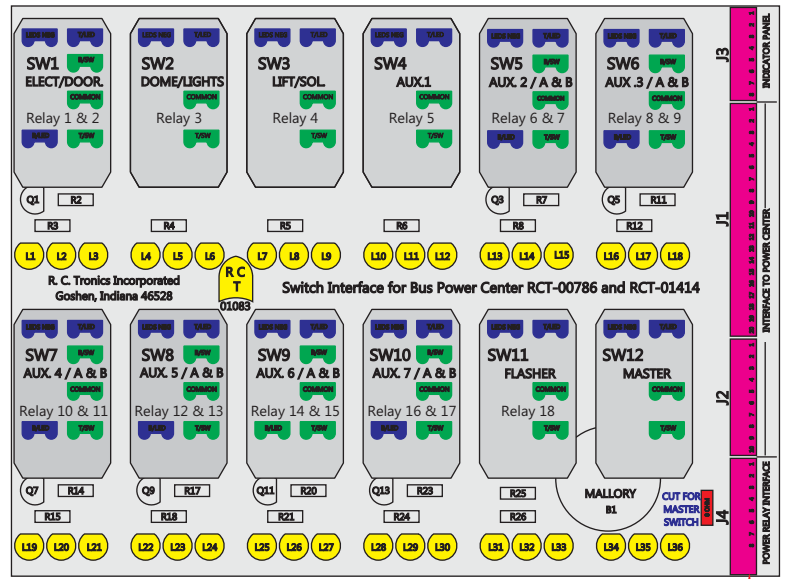

R. C. Tronics Incorporated

2573 East Kercher Road
Goshen, Indiana 46528
Toll Free 1-866-457-7790

Phone 1-574-642-3857
Fax 1-574-642-3858
<http://www.rctronics.com>

RCT-01620-0_50

FAC-01620-00000

Connects to BPC.
Order Separately
DAT-01348-00XX0

S-01083

Mate-N-Loc operates relays 6A, 6B & 7B with "IGNITION", on RCT-01760 Bus Power Center connects to J4 on RCT-01083, Dash Switch Center.