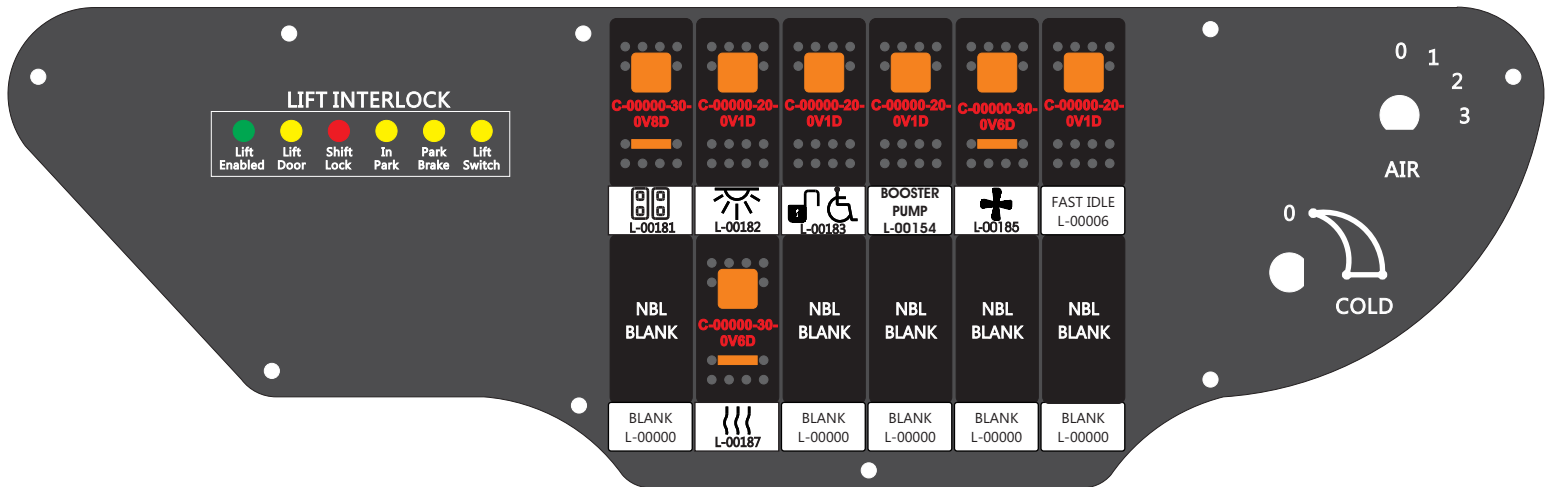

R. C. Tronics Incorporated

2573 East Kercher Road
Goshen, Indiana 46528
Toll Free 1-866-457-7790

Phone 1-574-642-3857
Fax 1-574-642-3858
<http://www.rctronics.com>

RCT-01620-0_50

FAC-01620-00000

Connects to BPC.
Order Separately
DAT-01348-00XX0

S-01083

Mate-N-Loc operates relays 6A, 6B & 7B with "IGNITION", on RCT-01760 Bus Power Center connects to J4 on RCT-01083, Dash Switch Center.