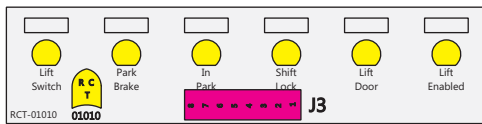

Connects to BPC.
Order Separately
DAT-01348-00XX0