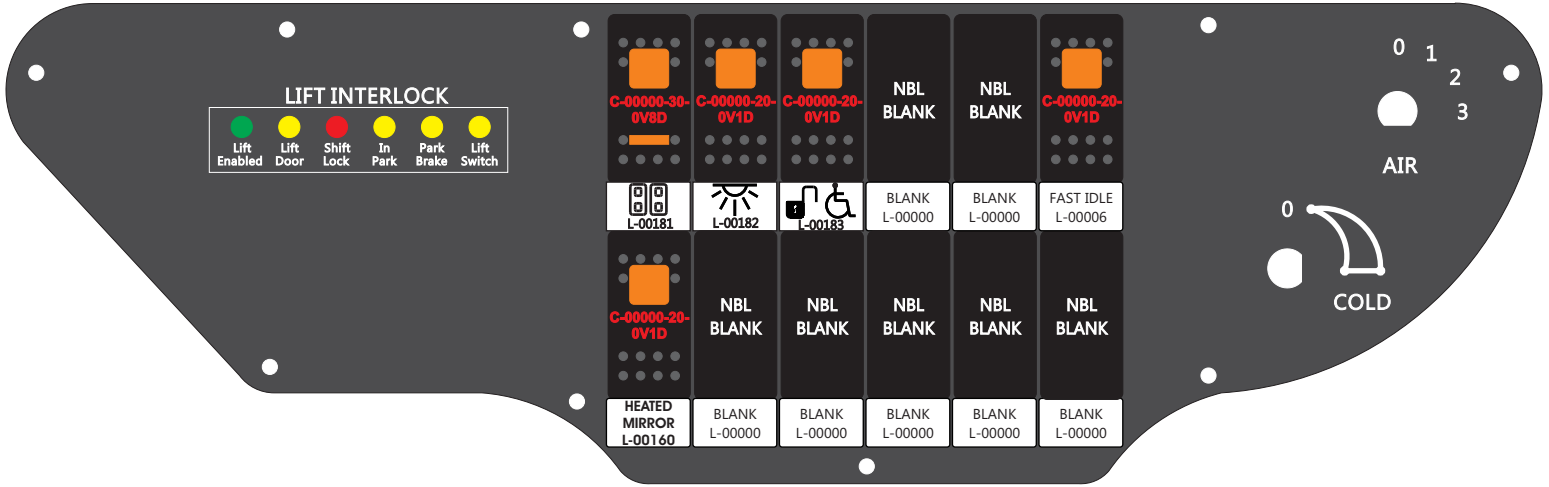

R. C. Tronics Incorporated

2573 East Kercher Road
Goshen, Indiana 46528
Toll Free 1-866-457-7790

Phone 1-574-642-3857
Fax 1-574-642-3858
<http://www.rctronics.com>

RCT-01620-0_51

FAC-01620-00000