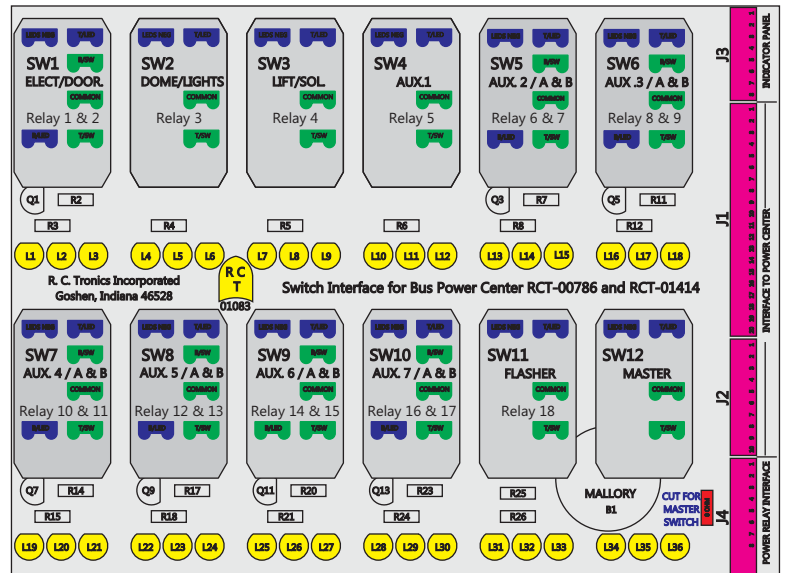

R. C. Tronics Incorporated

2573 East Kercher Road
Goshen, Indiana 46528
Toll Free 1-866-457-7790

Phone 1-574-642-3857
Fax 1-574-642-3858
<http://www.rctronics.com>

RCT-01620-0_51

FAC-01620-00000

Connects to BPC.
Order Separately
DAT-01348-00XX0

S-01083

Mate-N-Loc Connector
2 Pin Part Number 1-480700-0
Tyco Pin Number 350570-1

Mate-N-Loc operates relays 6A, 6B & 7B with "IGNITION", on RCT-01760
Bus Power Center connects to J4 on RCT-01083, Dash Switch Center.