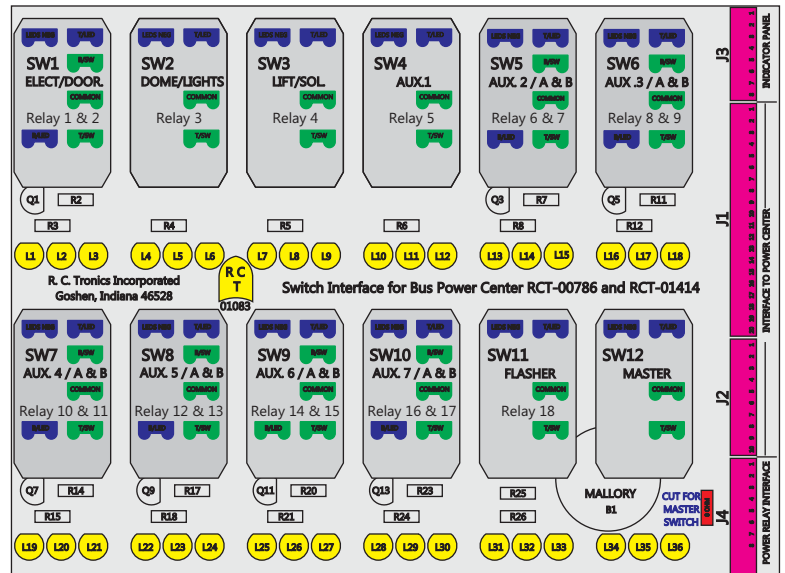

R. C. Tronics Incorporated

2573 East Kercher Road
Goshen, Indiana 46528
Toll Free 1-866-457-7790

Phone 1-574-642-3857
Fax 1-574-642-3858
<http://www.rctronics.com>

RCT-01620-0__52

FAC-01620-00000

Connects to BPC.
Order Separately
DAT-01348-00XX0

Mate-N-Loc Connector
2 Pin Part Number 1-480700-0
Tyco Pin Number 350570-1

Mate-N-Loc operates relays 6A, 6B & 7B with "IGNITION", on RCT-01760
Bus Power Center connects to J4 on RCT-01083, Dash Switch Center.