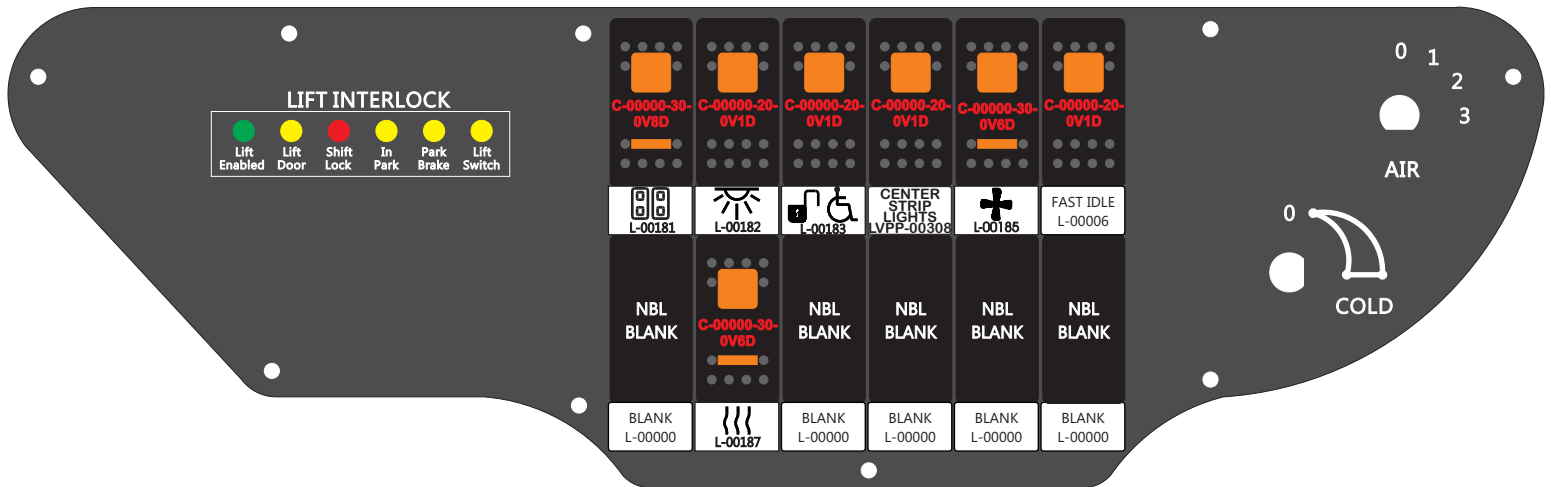

R. C. Tronics Incorporated

2573 East Kercher Road
Goshen, Indiana 46528
Toll Free 1-866-457-7790

Phone 1-574-642-3857
Fax 1-574-642-3858
<http://www.rctronics.com>

RCT-01620-0__52

FAC-01620-00000

Connects to BPC.
Order Separately
DAT-01348-00XX0

Mate-N-Loc Connector
2 Pin Part Number 1-480700-0
Tyco Pin Number 350570-1

Mate-N-Loc operates relays 6A, 6B & 7B with "IGNITION", on RCT-01760
Bus Power Center connects to J4 on RCT-01083, Dash Switch Center.