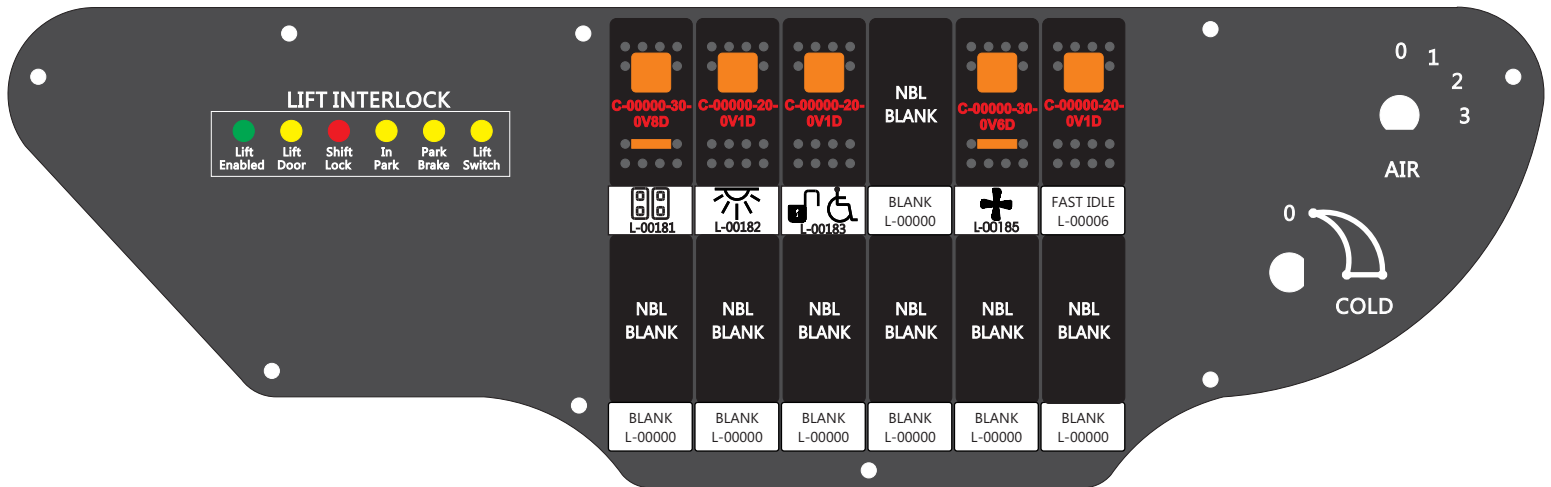

R. C. Tronics Incorporated

2573 East Kercher Road
Goshen, Indiana 46528
Toll Free 1-866-457-7790

Phone 1-574-642-3857
Fax 1-574-642-3858
<http://www.rctronics.com>

RCT-01620-0__53

FAC-01620-00000

Connects to BPC.
Order Separately
DAT-01348-00XX0

S-01083

Mate-N-Loc operates relays 6A, 6B & 7B with "IGNITION", on RCT-01760 Bus Power Center connects to J4 on RCT-01083, Dash Switch Center.

DAT-01349-17006 (6 INCH)

Viewed with Tyco Connector Plug-In Face Down.