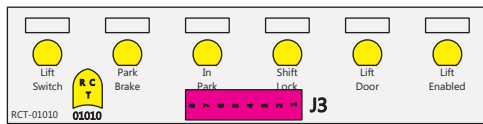

Connects to BPC.
Order Separately
DAT-01348-00XX0