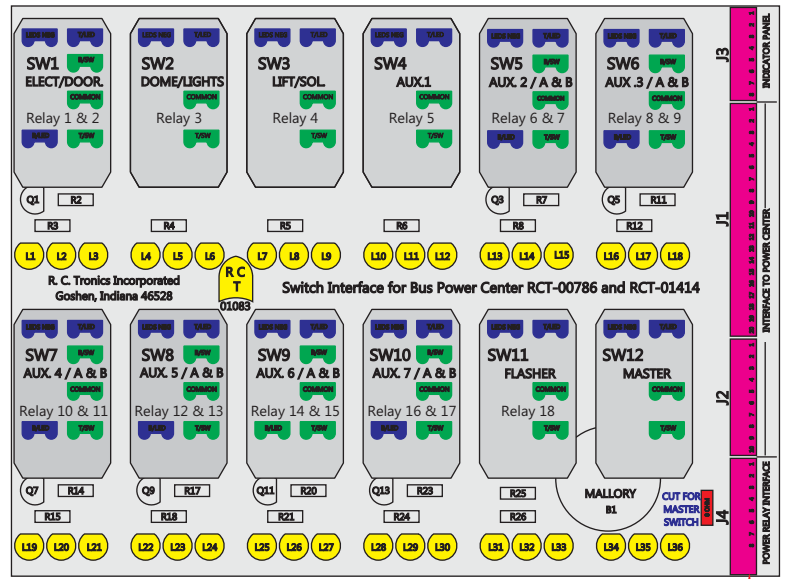

R. C. Tronics Incorporated

2573 East Kercher Road
Goshen, Indiana 46528
Toll Free 1-866-457-7790

Phone 1-574-642-3857
Fax 1-574-642-3858
<http://www.rctronics.com>

RCT-01620-0__53

FAC-01620-00000

Connects to BPC.
Order Separately
DAT-01348-00XX0

S-01083

Mate-N-Loc operates relays 6A, 6B & 7B with "IGNITION", on RCT-01760 Bus Power Center connects to J4 on RCT-01083, Dash Switch Center.

DAT-01349-17006 (6 INCH)

Viewed with Tyco Connector Plug-In Face Down.