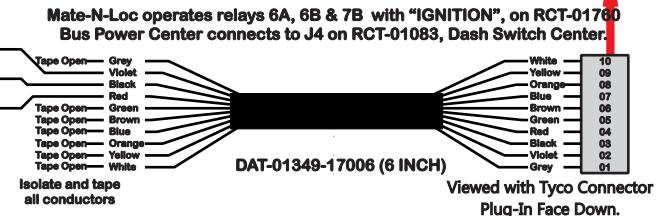

R. C. Tronics Incorporated

2573 East Kercher Road
Goshen, Indiana 46528
Toll Free 1-866-457-7790

Phone 1-574-642-3857
Fax 1-574-642-3858
<http://www.rctronics.com>

RCT-01620-0__53

FAC-01620-00000

Connects to BPC.
Order Separately
DAT-01348-00XX0

S-01083

Mate-N-Loc operates relays 6A, 6B & 7B with "IGNITION", on RCT-01760 Bus Power Center connects to J4 on RCT-01083, Dash Switch Center.

DAT-01349-17006 (6 INCH)

Viewed with Tyco Connector Plug-In Face Down.