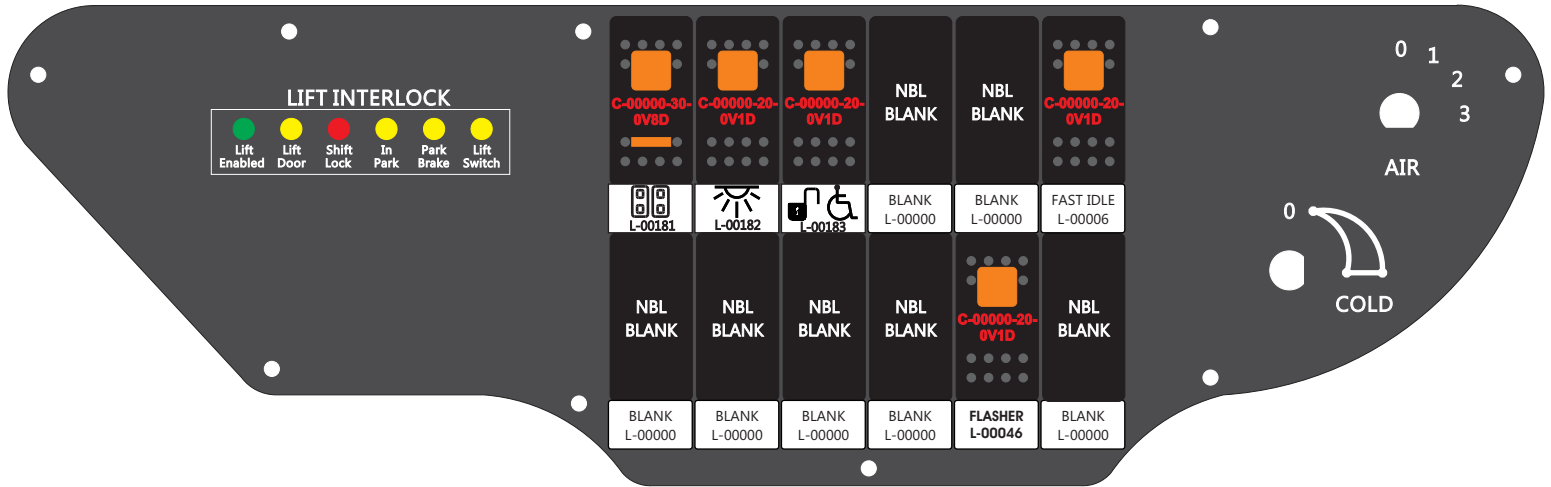

R. C. Tronics Incorporated

2573 East Kercher Road
Goshen, Indiana 46528
Toll Free 1-866-457-7790

Phone 1-574-642-3857
Fax 1-574-642-3858
<http://www.rctronics.com>

RCT-01620-0_54

FAC-01620-00000