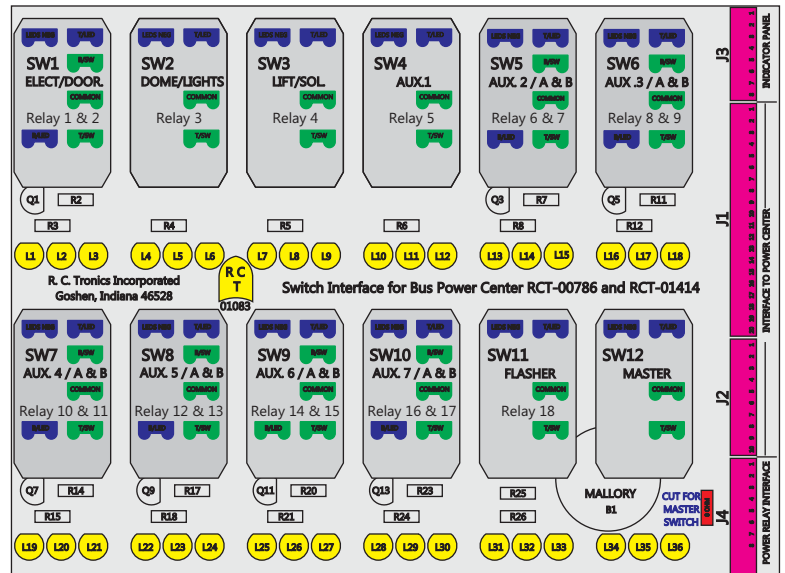

R. C. Tronics Incorporated

2573 East Kercher Road
Goshen, Indiana 46528
Toll Free 1-866-457-7790

Phone 1-574-642-3857
Fax 1-574-642-3858
<http://www.rctronics.com>

RCT-01620-0_54

FAC-01620-00000

Connects to BPC.
Order Separately
DAT-01348-00XX0

Mate-N-Loc Connector
2 Pin Part Number 1-480700-0
Tyco Pin Number 350570-1

Mate-N-Loc operates relays 6A, 6B & 7B with "IGNITION", on RCT-01760
Bus Power Center connects to J4 on RCT-01083, Dash Switch Center.

Isolate and tape all conductors

Viewed with Tyco Connector Plug-In Face Down.