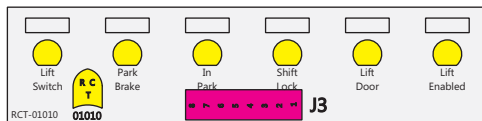

Connects to BPC.
Order Separately
DAT-01348-00XX0