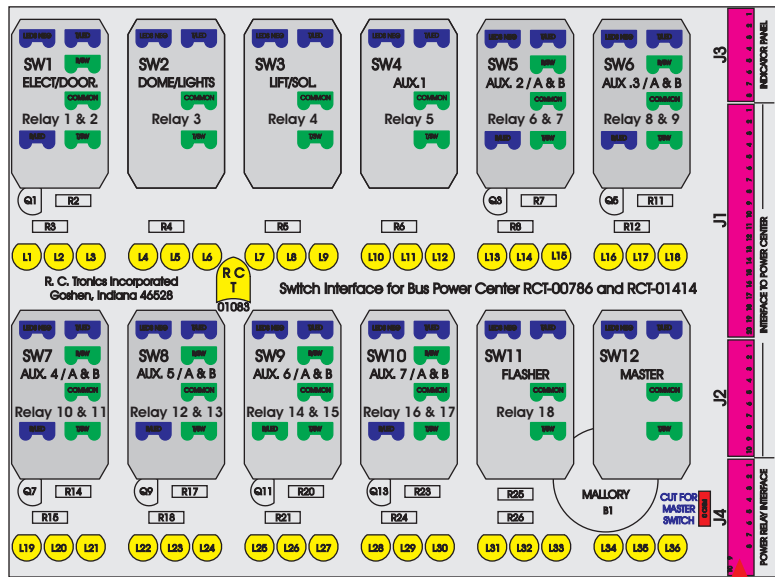

## RCT-01631-0\_\_00, Relays 4A, 4B, 6A, 6B, 7B.

FAC-01631-00000

### S-01083

Amp Maten-Loc Three Pin Part Number 1-480700-0  
Flat Face Down. Red 6/A, Black 6/B & Violet 7/B  
Viewed with Ten Pin Tyco Connector Face Down.

Wire Nut Together  
Operates 4/A & 4/B.

DAT-01349-13006 (6 INCH)

Mate-N-Loc operates relays 6A, 6B & 7B with "IGNITION", on RCT-00786 or RCT-01414,  
Bus Power Center connects to J4 on RCT-01083, Dash Switch Center.  
Blue, Orange and White Operates 4A, 4B, with "IGNITION".