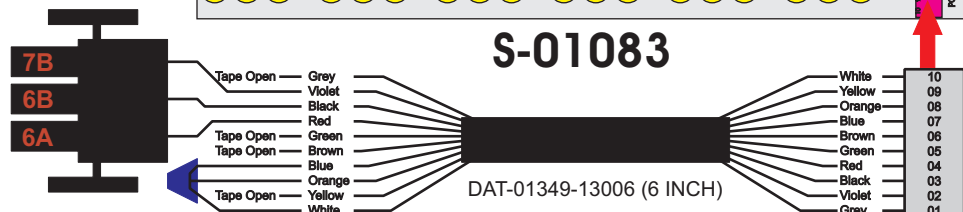

R. C. Tronics Incorporated

2573 East Kercher Road
Goshen, Indiana 46528
Toll Free 1-866-457-7790

Phone 1-574-642-3857
Fax 1-574-642-3858
<http://www.rctronics.com>

RCT-01631-0__01, Relays 4A, 4B, 6A, 6B, 7B.

FAC-01631-00000

S-01083

Amp Maten-Loc Three Pin Part Number 1-480700-0
Flat Face Down. Red 6/A, Black 6/B & Violet 7/B
Viewed with Ten Pin Tyco Connector Face Down.

Wire Nut Together
Operates 4/A & 4/B.

Mate-N-Loc operates relays 6A, 6B & 7B with "IGNITION", on RCT-00786 or RCT-01414,
Bus Power Center connects to J4 on RCT-01083, Dash Switch Center.
Blue, Orange and White Operates 4A, 4B, with "IGNITION".