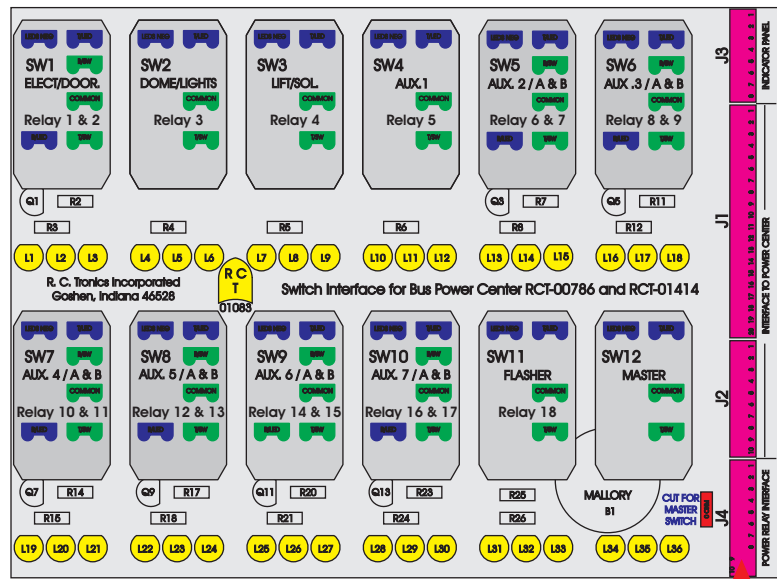

R. C. Tronics Incorporated

2573 East Kercher Road
Goshen, Indiana 46528
Toll Free 1-866-457-7790

Phone 1-574-642-3857
Fax 1-574-642-3858
<http://www.rctronics.com>

RCT-01631-0__01, Relays 4A, 4B, 6A, 6B, 7B.

FAC-01631-00000

S-01083

Amp Maten-Loc Three Pin Part Number 1-480700-0
Flat Face Down. Red 6/A, Black 6/B & Violet 7/B
Viewed with Ten Pin Tyco Connector Face Down.

Wire Nut Together
Operates 4/A & 4/B.

Mate-N-Loc operates relays 6A, 6B & 7B with "IGNITION", on RCT-00786 or RCT-01414,
Bus Power Center connects to J4 on RCT-01083, Dash Switch Center.
Blue, Orange and White Operates 4A, 4B, with "IGNITION".