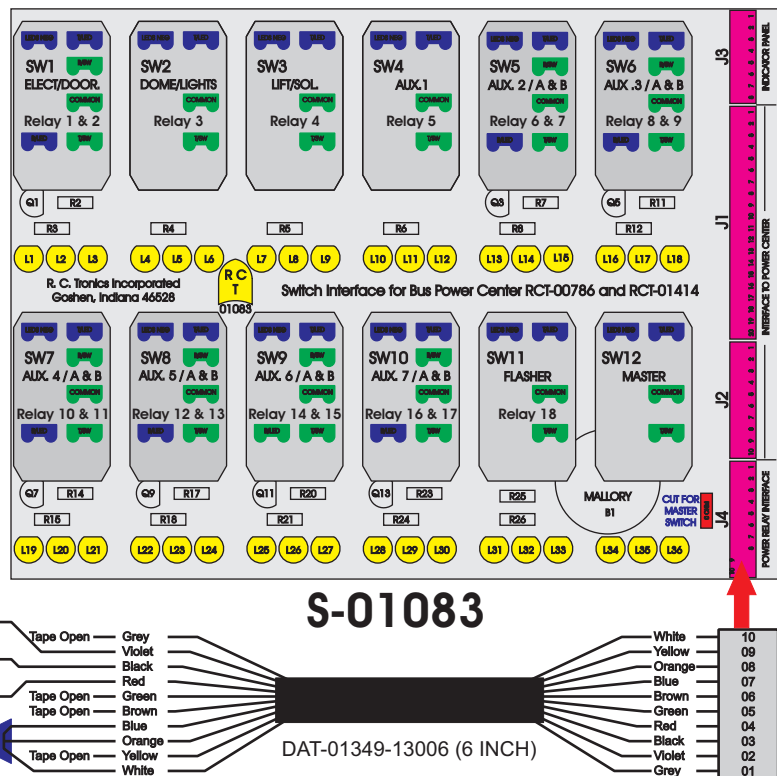

R. C. Tronics Incorporated

2573 East Kercher Road
Goshen, Indiana 46528
Toll Free 1-866-457-7790

Phone 1-574-642-3857
Fax 1-574-642-3858
<http://www.rctronics.com>

RCT-01631-0__02, Relays 4A, 4B, 6A, 6B, 7B.

FAC-01631-00000

1-480700-0
Pin Insert End
Flat Face Down. Red 6/A, Black 6/B & Violet 7/B
Viewed with Ten Pin Tyco Connector Face Down.

Wire Nut Together
Operates 4/A & 4/B.

Mate-N-Loc operates relays 6A, 6B & 7B with "IGNITION", on RCT-00786 or RCT-01414,
Bus Power Center connects to J4 on RCT-01083, Dash Switch Center.
Blue, Orange and White Operates 4A, 4B, with "IGNITION".