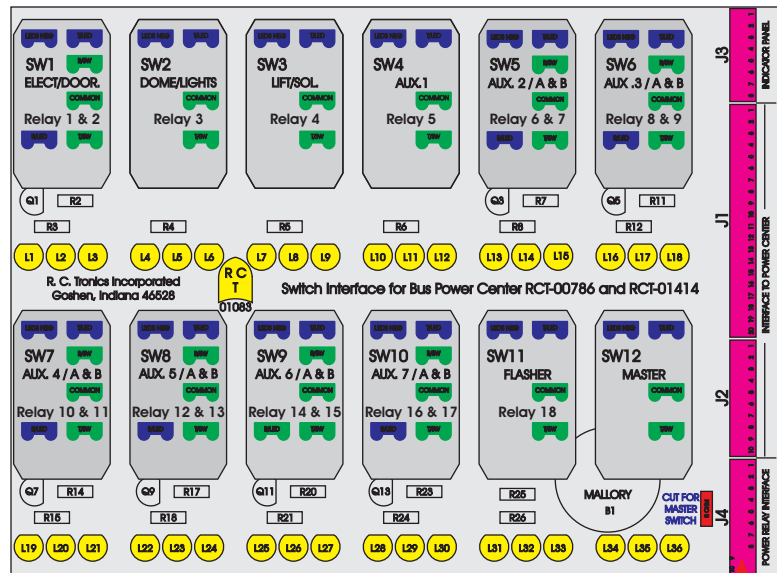

R. C. Tronics Incorporated

2573 East Kercher Road
Goshen, Indiana 46528
Toll Free 1-866-457-7790

Phone 1-574-642-3857
Fax 1-574-642-3858
<http://www.rctronics.com>

RCT-01631-0__03, Relays 4A, 4B, 6A, 6B, 7B.

FAC-01631-00000

S-01083

Amp Mate-Loc Three Pin Part Number 1-480700-0
Flat Face Down. Red 6/A, Black 6/B & Violet 7/B
Viewed with Ten Pin Tyco Connector Face Down.

Wire Nut Together
Operates 4/A & 4/B.

DAT-01349-13006 (6 INCH)

Mate-N-Loc operates relays 6A, 6B & 7B with "IGNITION", on RCT-00786 or RCT-01414,
Bus Power Center connects to J4 on RCT-01083, Dash Switch Center.
Blue, Orange and White Operates 4A, 4B, with "IGNITION".