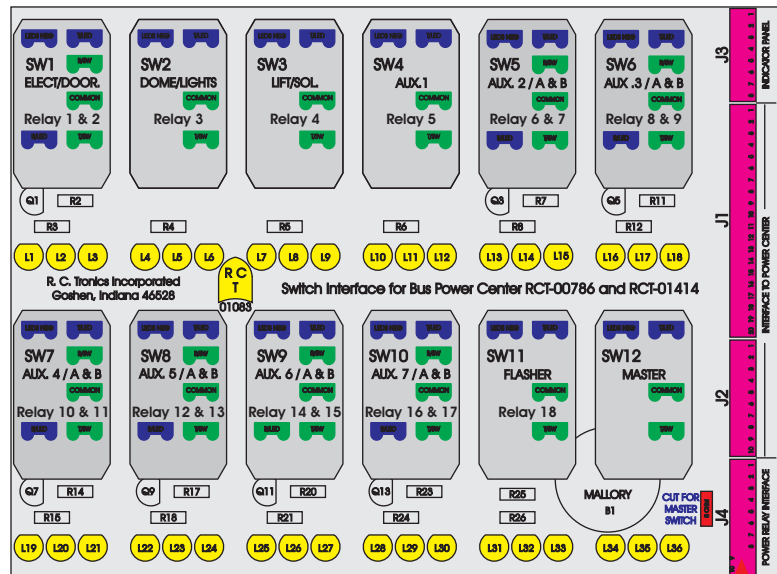

# R. C. Tronics Incorporated

2573 East Kercher Road  
Goshen, Indiana 46528  
Toll Free 1-866-457-7790

Phone 1-574-642-3857  
Fax 1-574-642-3858  
<http://www.rctronics.com>

## RCT-01631-0\_\_04, Relays 4A, 4B, 6A, 6B, 7B.

FAC-01631-00000

S-01083

Amp Maten-Loc Three Pin Part Number 1-480700-0  
Flat Face Down. Red 6/A, Black 6/B & Violet 7/B  
Viewed with Ten Pin Tyco Connector Face Down.

Wire Nut Together  
Operates 4/A & 4/B.

Mate-N-Loc operates relays 6A, 6B & 7B with "IGNITION", on RCT-00786 or RCT-01414,  
Bus Power Center connects to J4 on RCT-01083, Dash Switch Center.  
Blue, Orange and White Operates 4A, 4B, with "IGNITION".