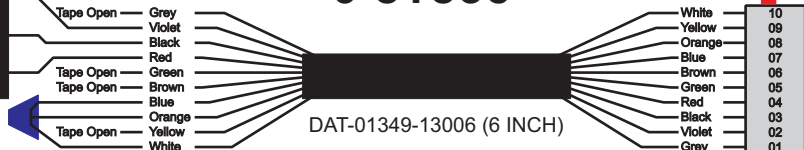

## RCT-01631-0\_\_04, Relays 4A, 4B, 6A, 6B, 7B.

FAC-01631-00000

S-01083

Amp Maten-Loc Three Pin Part Number 1-480700-0  
Flat Face Down. Red 6/A, Black 6/B & Violet 7/B  
Viewed with Ten Pin Tyco Connector Face Down.

Wire Nut Together  
Operates 4/A & 4/B.

Mate-N-Loc operates relays 6A, 6B & 7B with "IGNITION", on RCT-00786 or RCT-01414,  
Bus Power Center connects to J4 on RCT-01083, Dash Switch Center.  
Blue, Orange and White Operates 4A, 4B, with "IGNITION".