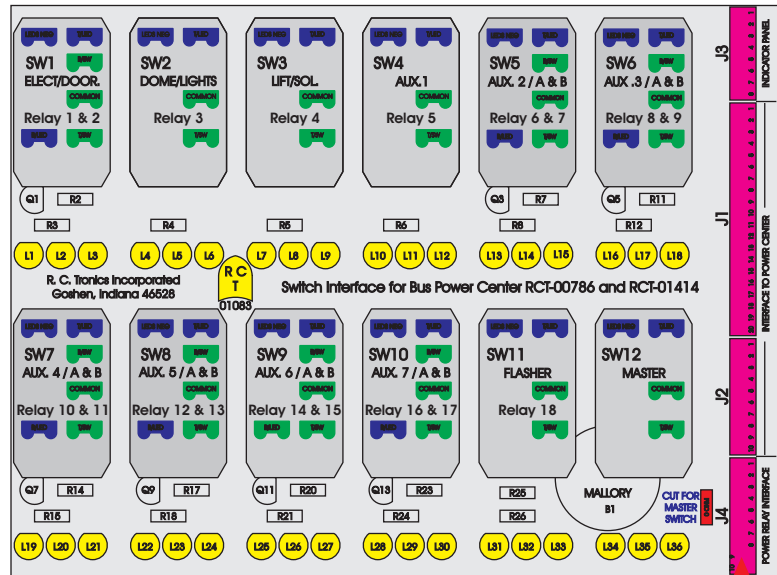

R. C. Tronics Incorporated

2573 East Kercher Road
Goshen, Indiana 46528
Toll Free 1-866-457-7790

Phone 1-574-642-3857
Fax 1-574-642-3858
<http://www.rctronics.com>

RCT-01631-0__05, Relays 4A, 4B, 6A, 6B, 7B.

FAC-01631-00000

S-01083

1-480700-0
Pin Insert End
Flat Face Down. Red 6/A, Black 6/B & Violet 7/B
Viewed with Ten Pin Tyco Connector Face Down.

Wire Nut Together
Operates 4/A & 4/B.

Mate-N-Loc operates relays 6A, 6B & 7B with "IGNITION", on RCT-00786 or RCT-01414,
Bus Power Center connects to J4 on RCT-01083, Dash Switch Center.
Blue, Orange and White Operates 4A, 4B, with "IGNITION".