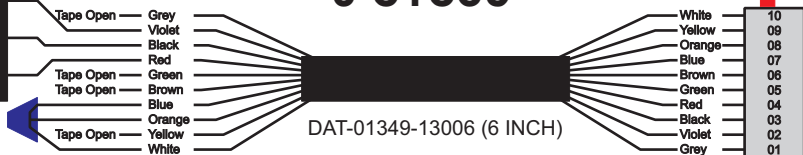

FAC-01631-00000

S-01083

1-480700-0
Pin Insert End
Flat Face Down. Red 6/A, Black 6/B & Violet 7/B
Viewed with Ten Pin Tyco Connector Face Down.

Wire Nut Together
Operates 4/A & 4/B.

Mate-N-Loc operates relays 6A, 6B & 7B with "IGNITION", on RCT-00786 or RCT-01414,
Bus Power Center connects to J4 on RCT-01083, Dash Switch Center.
Blue, Orange and White Operates 4A, 4B, with "IGNITION".