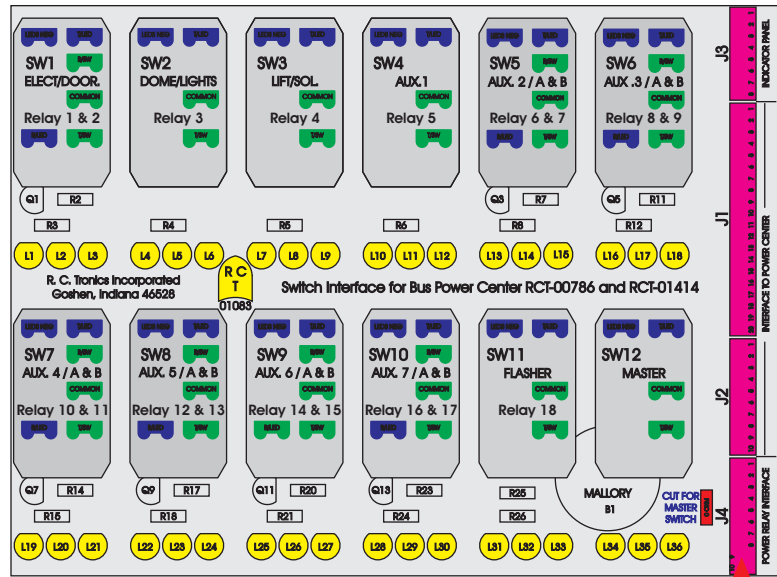

## RCT-01631-0\_\_06, Relays 4A, 4B, 6A, 6B, 7B.

FAC-01631-00000

S-01083

Amp Maten-Loc Three Pin Part Number 1-480700-0  
Flat Face Down. Red 6/A, Black 6/B & Violet 7/B  
Viewed with Ten Pin Tyco Connector Face Down.

Wire Nut Together  
Operates 4/A & 4/B.

DAT-01349-13006 (6 INCH)

Mate-N-Loc operates relays 6A, 6B & 7B with "IGNITION", on RCT-00786 or RCT-01414,  
Bus Power Center connects to J4 on RCT-01083, Dash Switch Center.  
Blue, Orange and White Operates 4A, 4B, with "IGNITION".