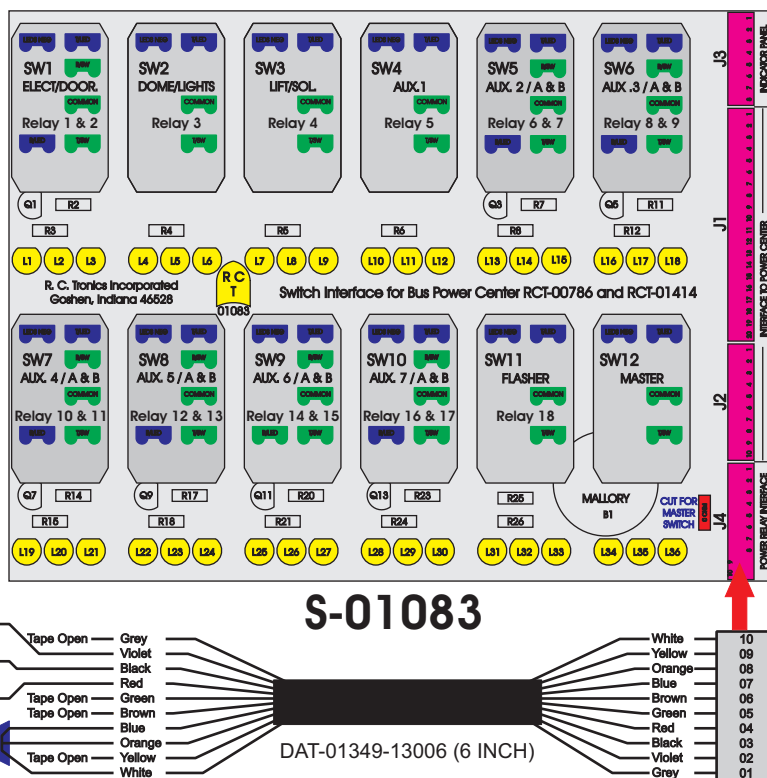

R. C. Tronics Incorporated

2573 East Kercher Road
Goshen, Indiana 46528
Toll Free 1-866-457-7790

Phone 1-574-642-3857
Fax 1-574-642-3858
<http://www.rctronics.com>

RCT-01631-0__07, Relays 4A, 4B, 6A, 6B, 7B.

FAC-01631-00000

1-480700-0
Pin Insert End
Flat Face Down. Red 6/A, Black 6/B & Violet 7/B
Viewed with Ten Pin Tyco Connector Face Down.

Wire Nut Together
Operates 4/A & 4/B.

Mate-N-Loc operates relays 6A, 6B & 7B with "IGNITION", on RCT-00786 or RCT-01414,
Bus Power Center connects to J4 on RCT-01083, Dash Switch Center.
Blue, Orange and White Operates 4A, 4B, with "IGNITION".