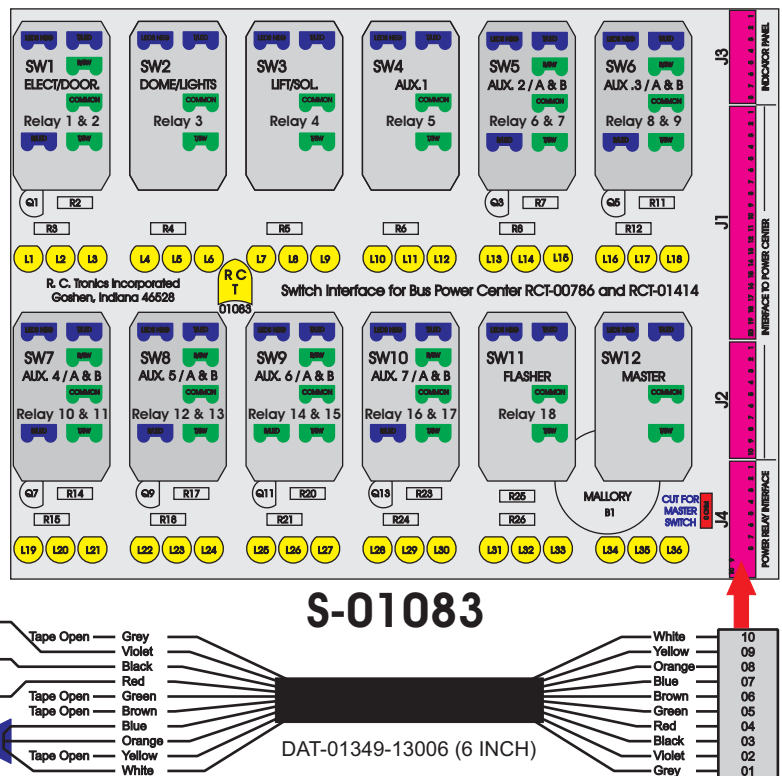

R. C. Tronics Incorporated

2573 East Kercher Road
Goshen, Indiana 46528
Toll Free 1-866-457-7790

Phone 1-574-642-3857
Fax 1-574-642-3858
<http://www.rctronics.com>

RCT-01631-0__08, Relays 4A, 4B, 6A, 6B, 7B.

FAC-01631-00000

Wire Nut Together
Operates 4/A & 4/B.

S-01083

DAT-01349-13006 (6 INCH)

Amp Maten-Loc Three Pin Part Number 1-480700-0
Flat Face Down. Red 6/A, Black 6/B & Violet 7/B
Viewed with Ten Pin Tyco Connector Face Down.

Mate-N-Loc operates relays 6A, 6B & 7B with "IGNITION", on RCT-00786 or RCT-01414,
Bus Power Center connects to J4 on RCT-01083, Dash Switch Center.
Blue, Orange and White Operates 4A, 4B, with "IGNITION".