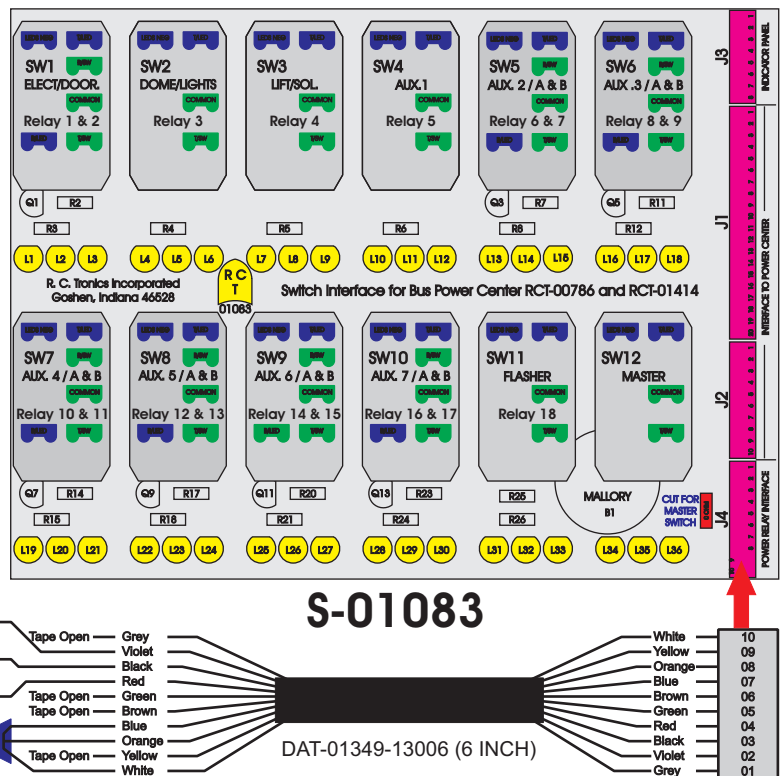

R. C. Tronics Incorporated

2573 East Kercher Road
Goshen, Indiana 46528
Toll Free 1-866-457-7790

Phone 1-574-642-3857
Fax 1-574-642-3858
<http://www.rctronics.com>

RCT-01631-0__09, Relays 4A, 4B, 6A, 6B, 7B.

FAC-01631-00000

Amp Maten-Loc Three Pin Part Number 1-480700-0
Flat Face Down. Red 6/A, Black 6/B & Violet 7/B
Viewed with Ten Pin Tyco Connector Face Down.

Wire Nut Together
Operates 4/A & 4/B.

Mate-N-Loc operates relays 6A, 6B & 7B with "IGNITION", on RCT-00786 or RCT-01414,
Bus Power Center connects to J4 on RCT-01083, Dash Switch Center.
Blue, Orange and White Operates 4A, 4B, with "IGNITION".